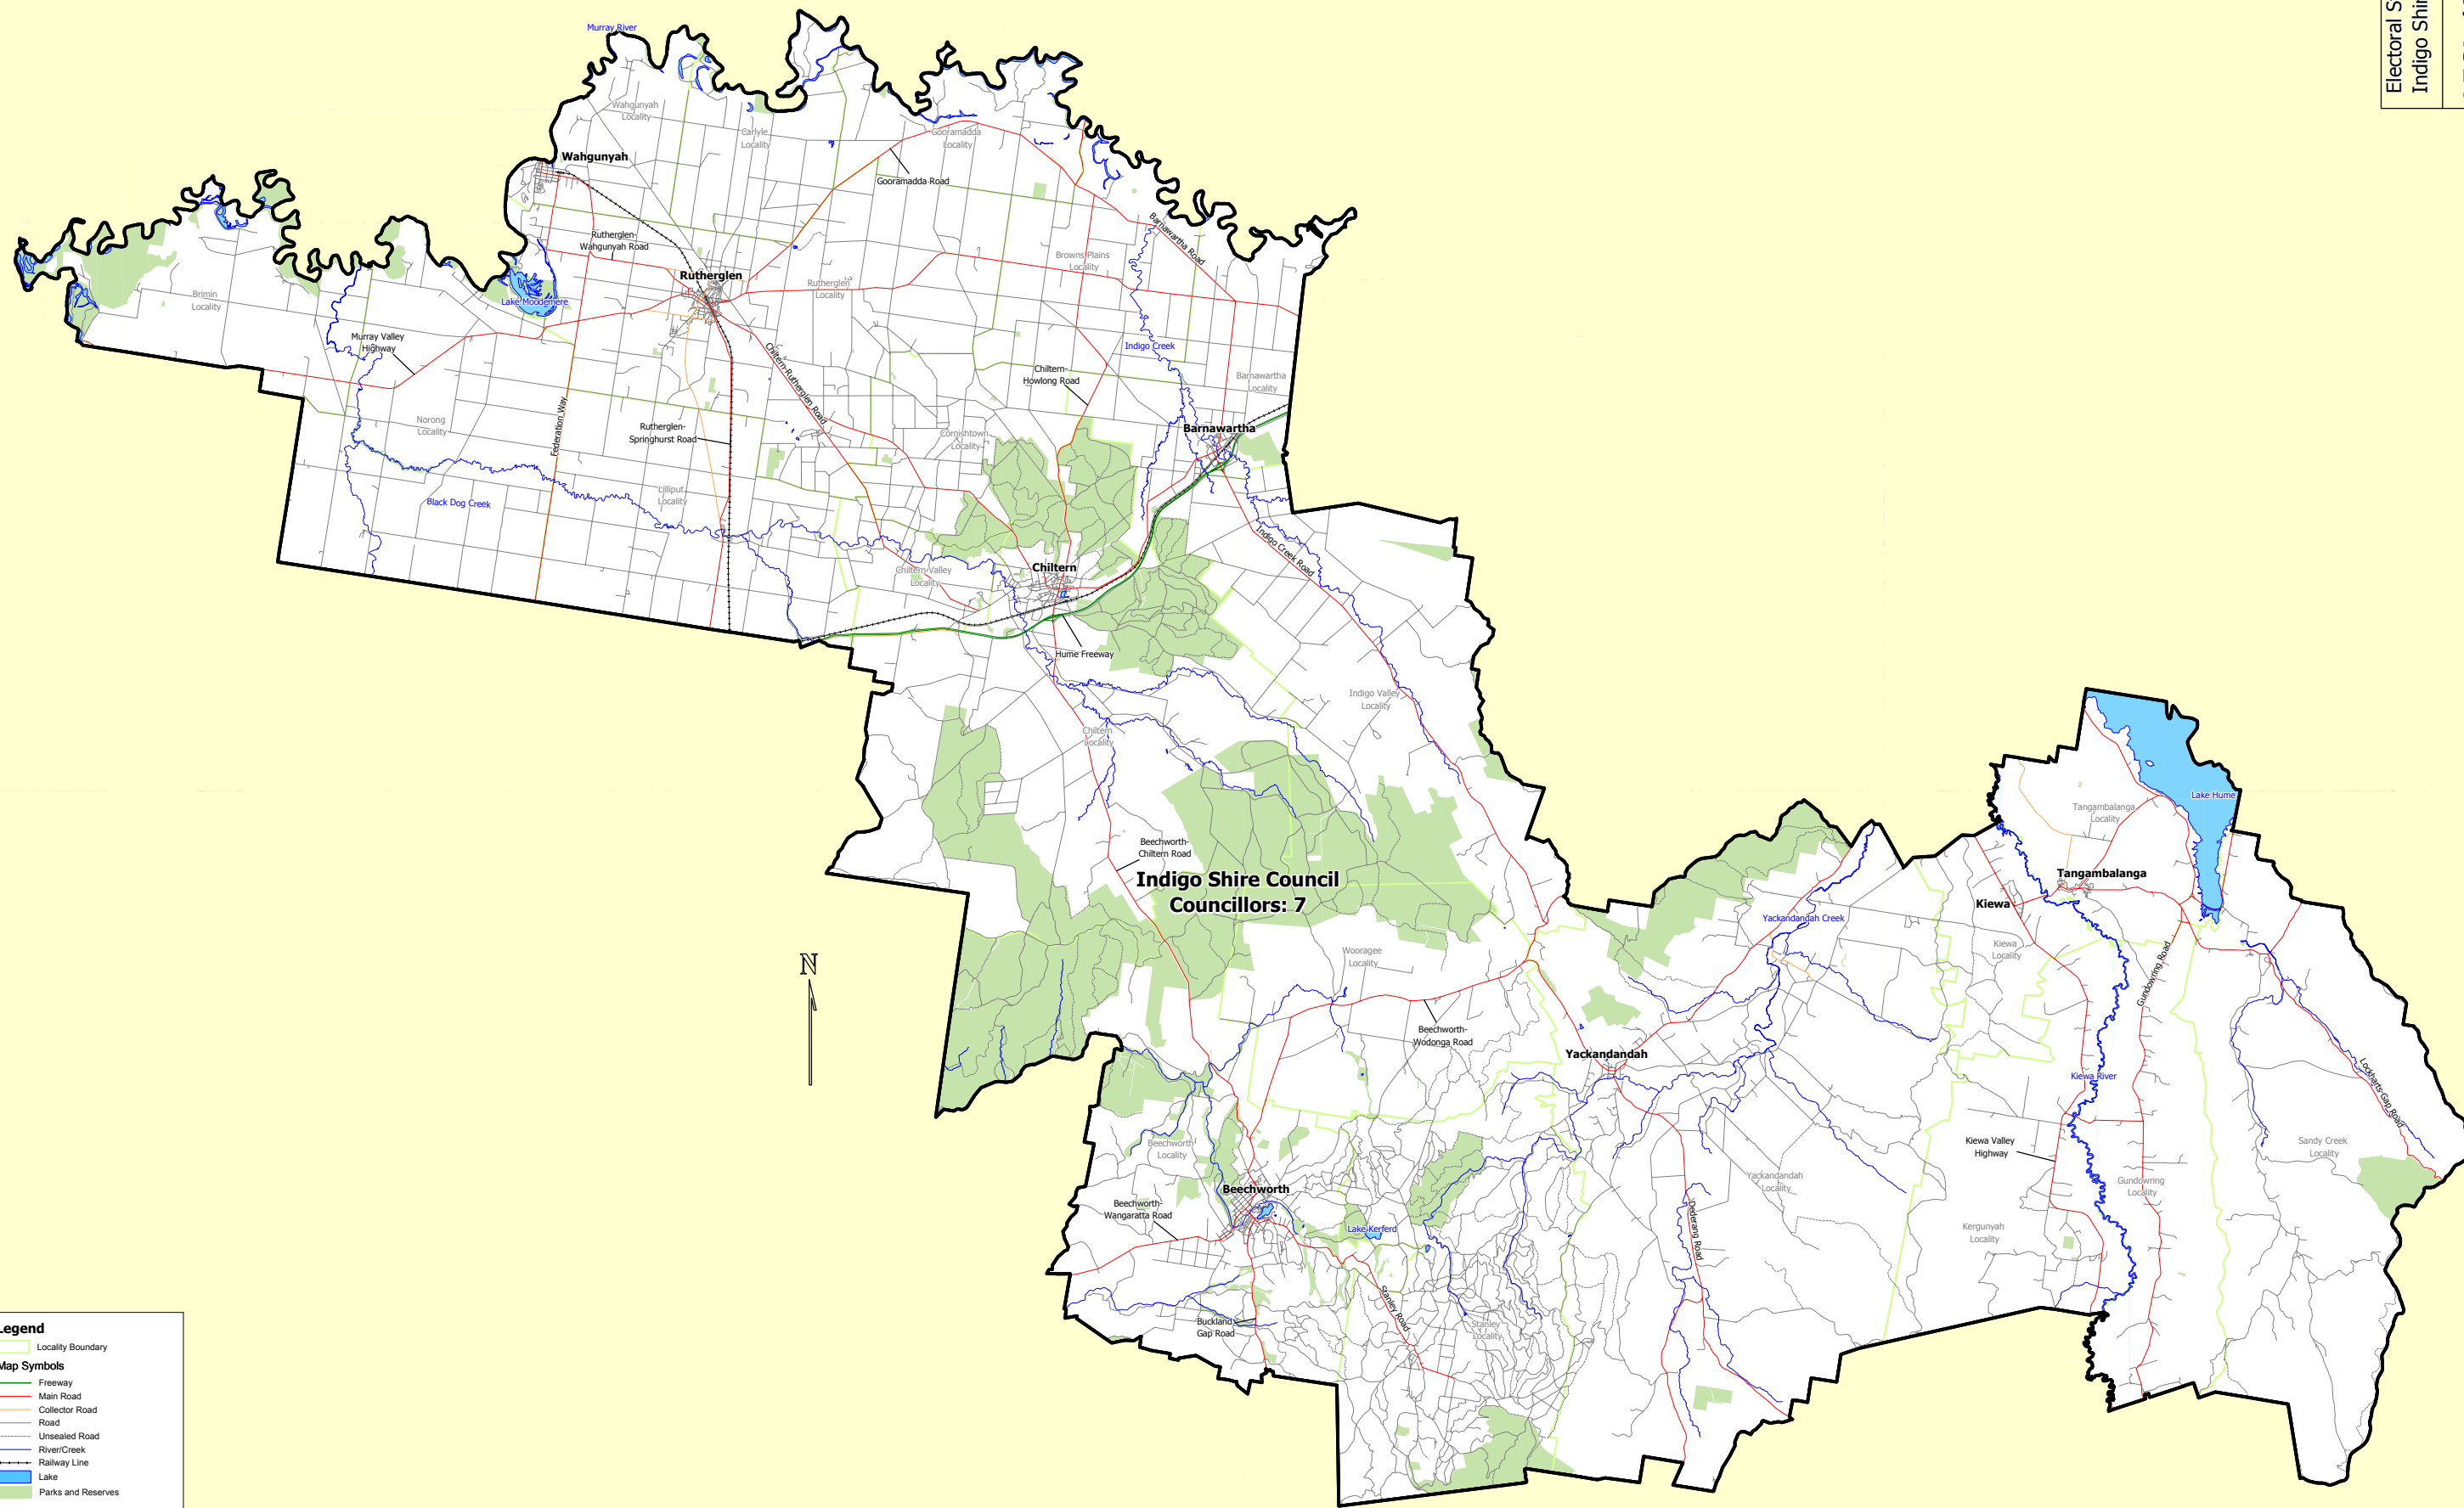

ELECTORAL STRUCTURE OF INDIGO SHIRE COUNCIL

**Legend**

- Locality Boundary
- Map Symbols**
- Freeway
- Main Road
- Collector Road
- Road
- Unsealed Road
- River/Creek
- Railway Line
- Lake
- Parks and Reserves

I hereby certify that the electoral boundaries shown on this map are as presented in the Electoral Representation Review Final Report for Indigo Shire Council, submitted to the Minister for Local Government on September 27, 2004.