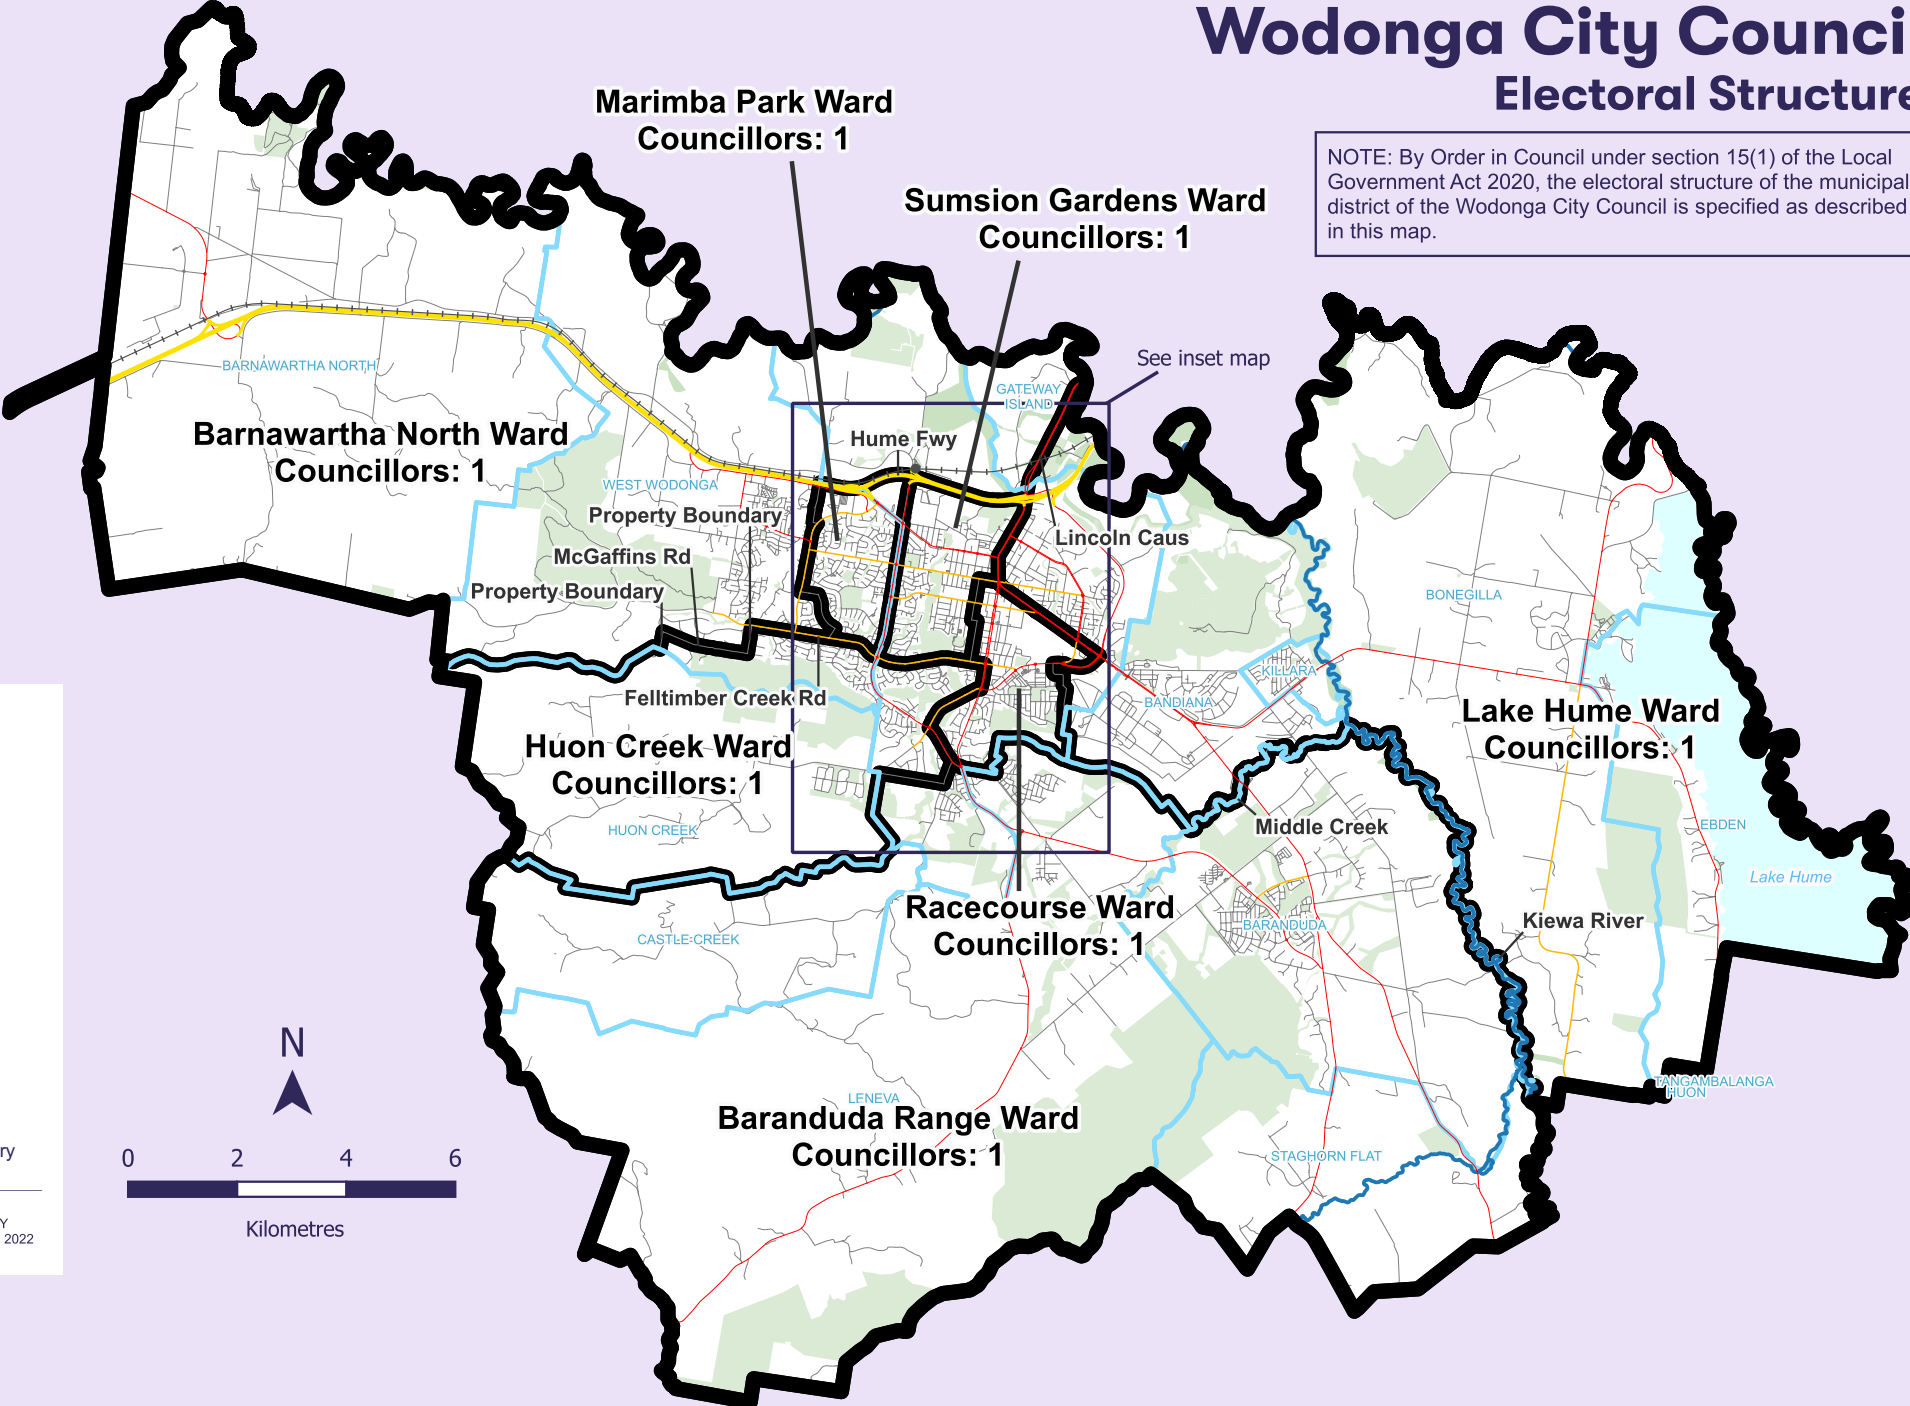

Wodonga City Council Electoral Structure

NOTE: By Order in Council under section 15(1) of the Local Government Act 2020, the electoral structure of the municipal district of the Wodonga City Council is specified as described in this map.

Legend

- Ward boundary
- Freeway
- Main road
- Collector road
- Minor road
- Railway
- Railway station
- River or creek
- Lake
- Park or reserve
- Locality boundary

DATASETS FOR BOUNDARY ALIGNMENT AS AT NOVEMBER 2022

Wodonga City Council

Inset map