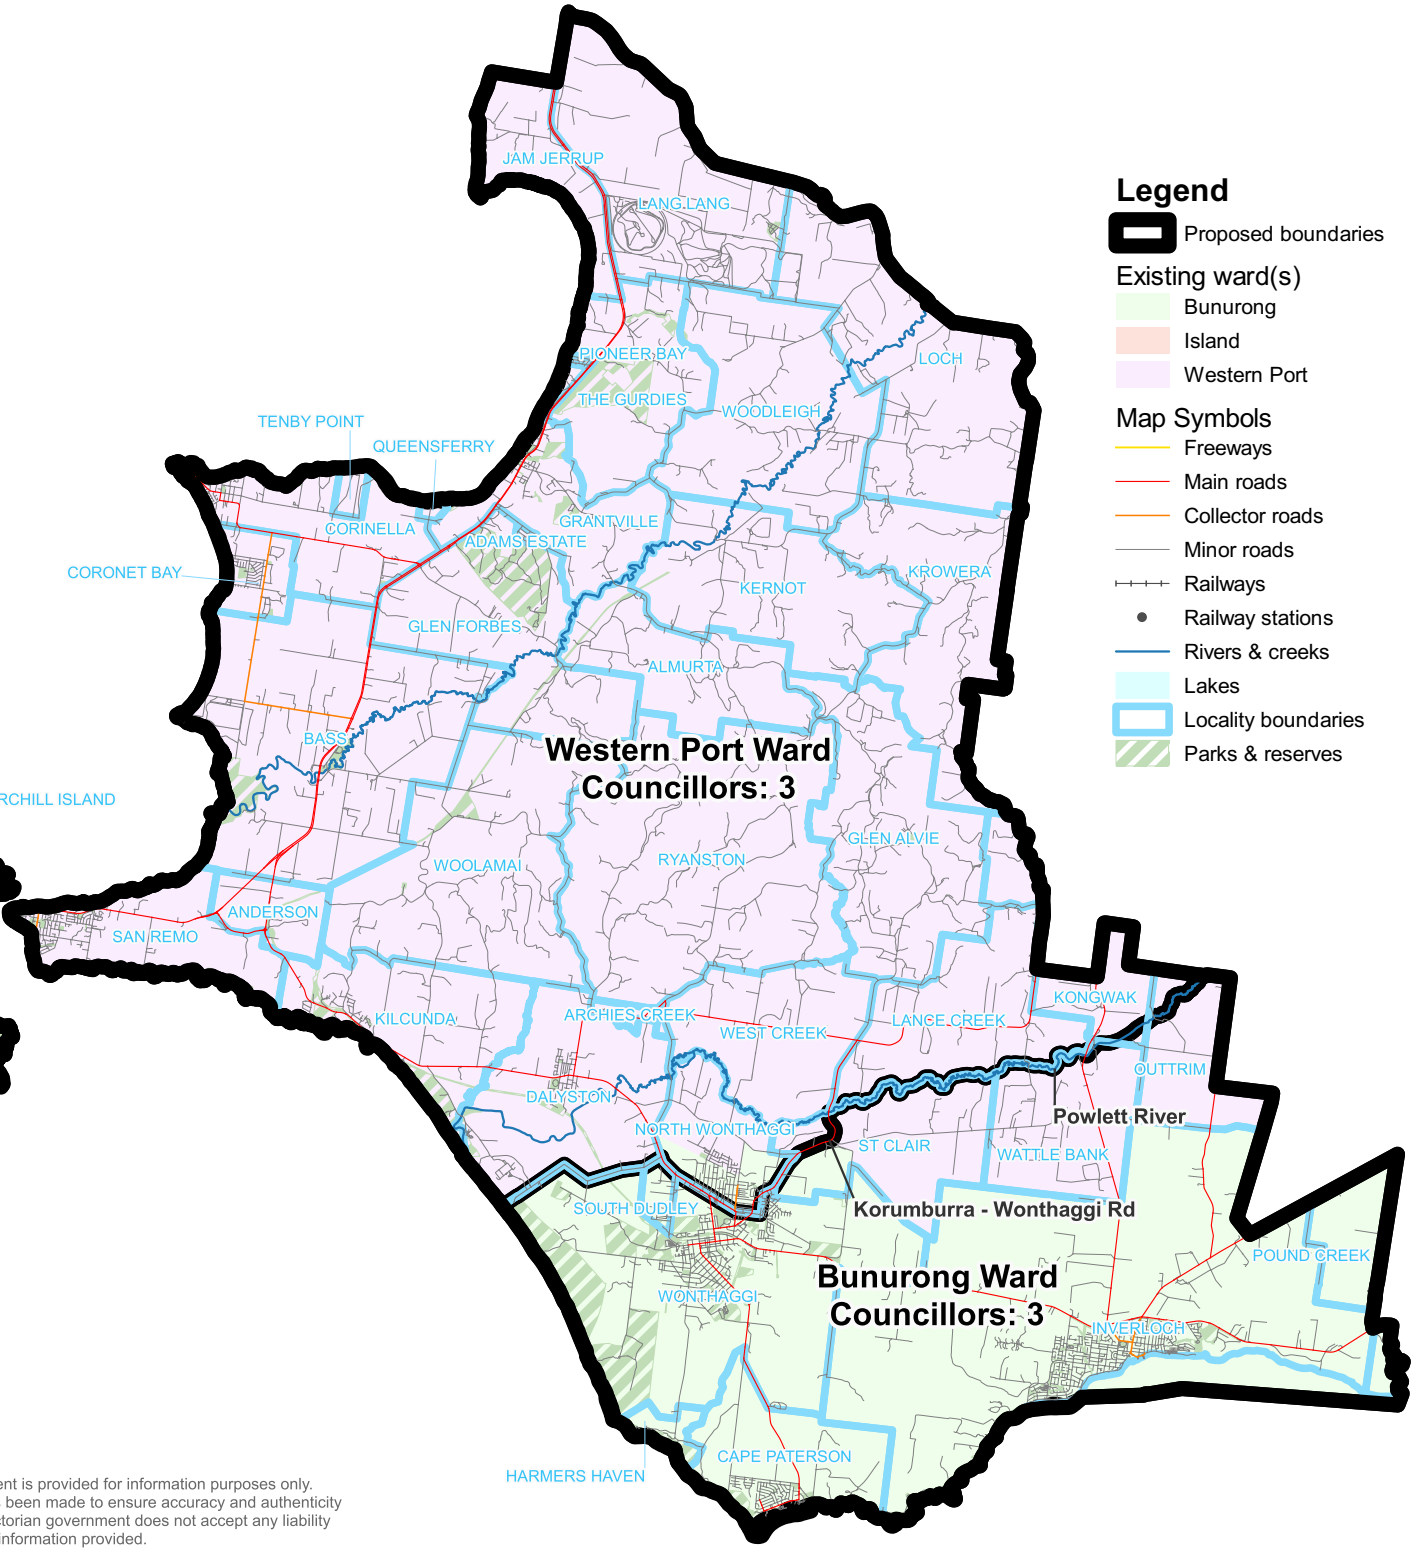

Bass Coast Shire Council

Preliminary model 2

Ward	Councillors	Electors*	Deviation†	Area sq km
Bunurong	3	13,115	-4.61%	215
Island	3	15,279	+11.13%	94
Western Port	3	12,851	-6.53%	555
Total	9	41,245		864
Average		13,748		288

*Elector numbers as at 3 November 2023

†The deviations of all wards are projected to be within +/-10% by the time of the 2024 local government elections.

Legend

- Proposed boundaries
- Existing ward(s)**
 - Bunurong
 - Island
 - Western Port
- Map Symbols**
 - Freeways
 - Main roads
 - Collector roads
 - Minor roads
 - Railways
 - Railway stations
 - Rivers & creeks
 - Lakes
 - Locality boundaries
 - Parks & reserves