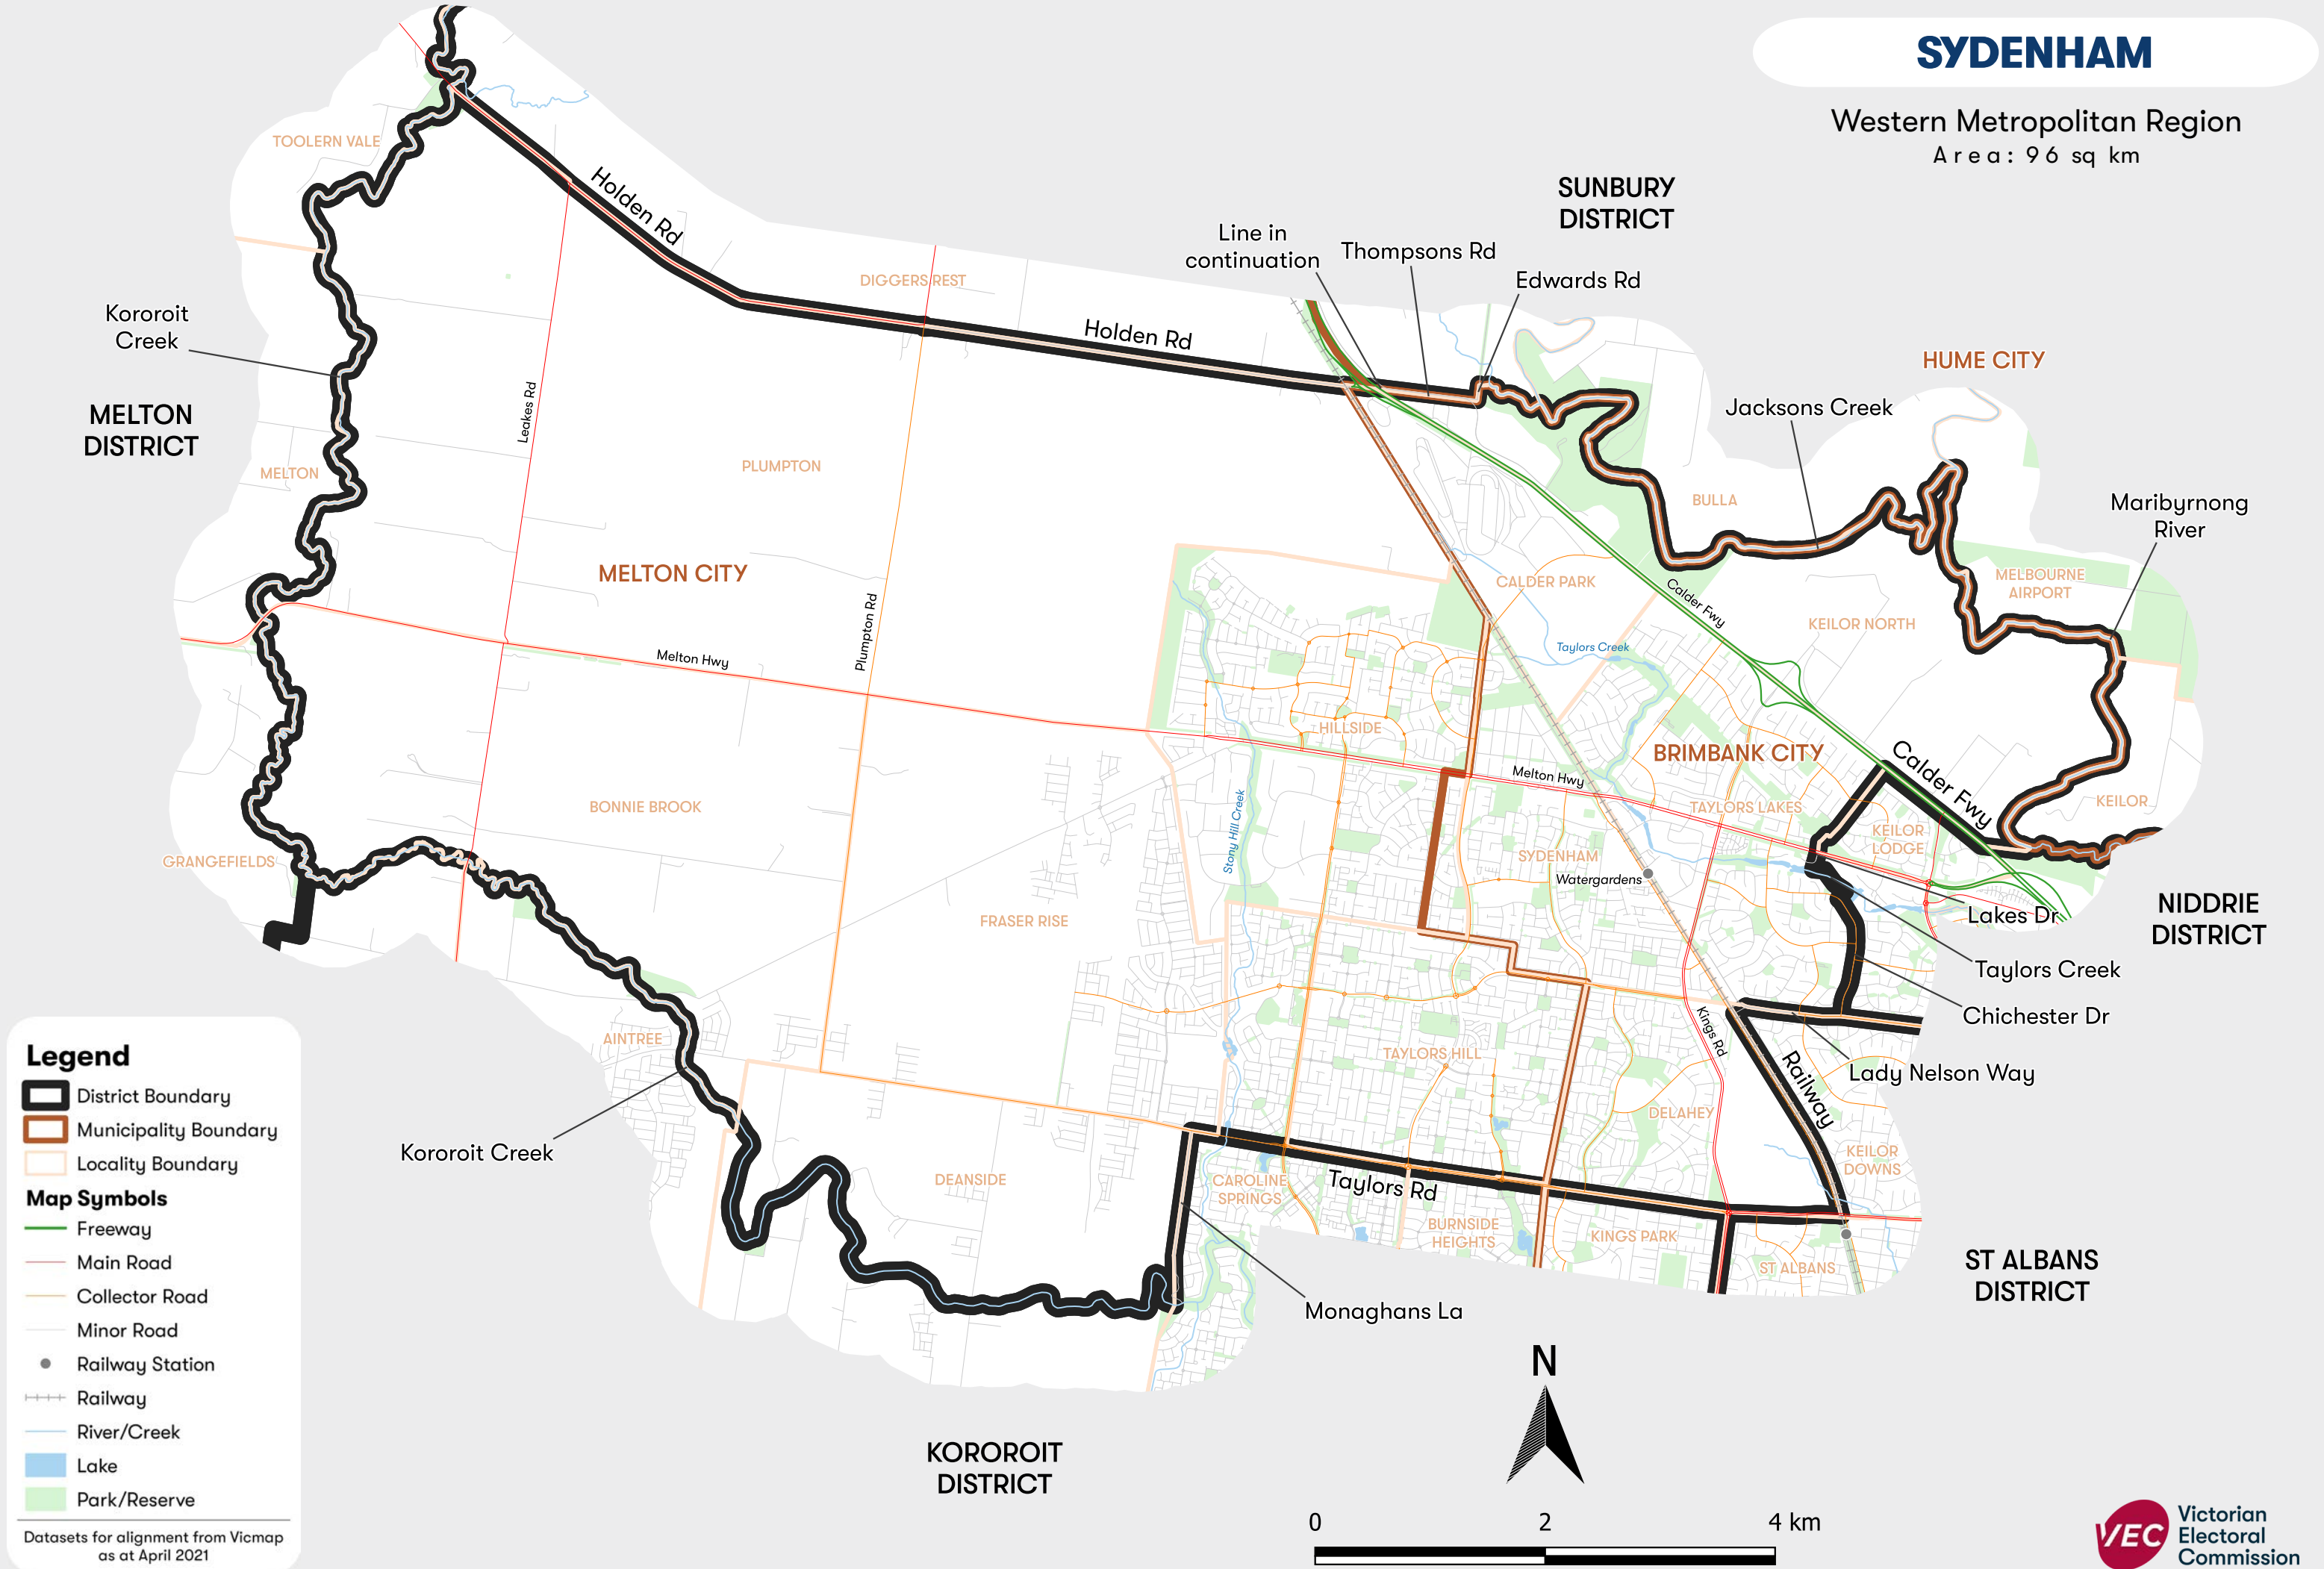

Electoral District

SYDENHAM

Western Metropolitan Region
Area: 96 sq km

Legend

- District Boundary
- Municipality Boundary
- Locality Boundary

Map Symbols

- Freeway
- Main Road
- Collector Road
- Minor Road
- Railway Station
- Railway
- River/Creek
- Lake
- Park/Reserve

Datasets for alignment from Vicmap as at April 2021