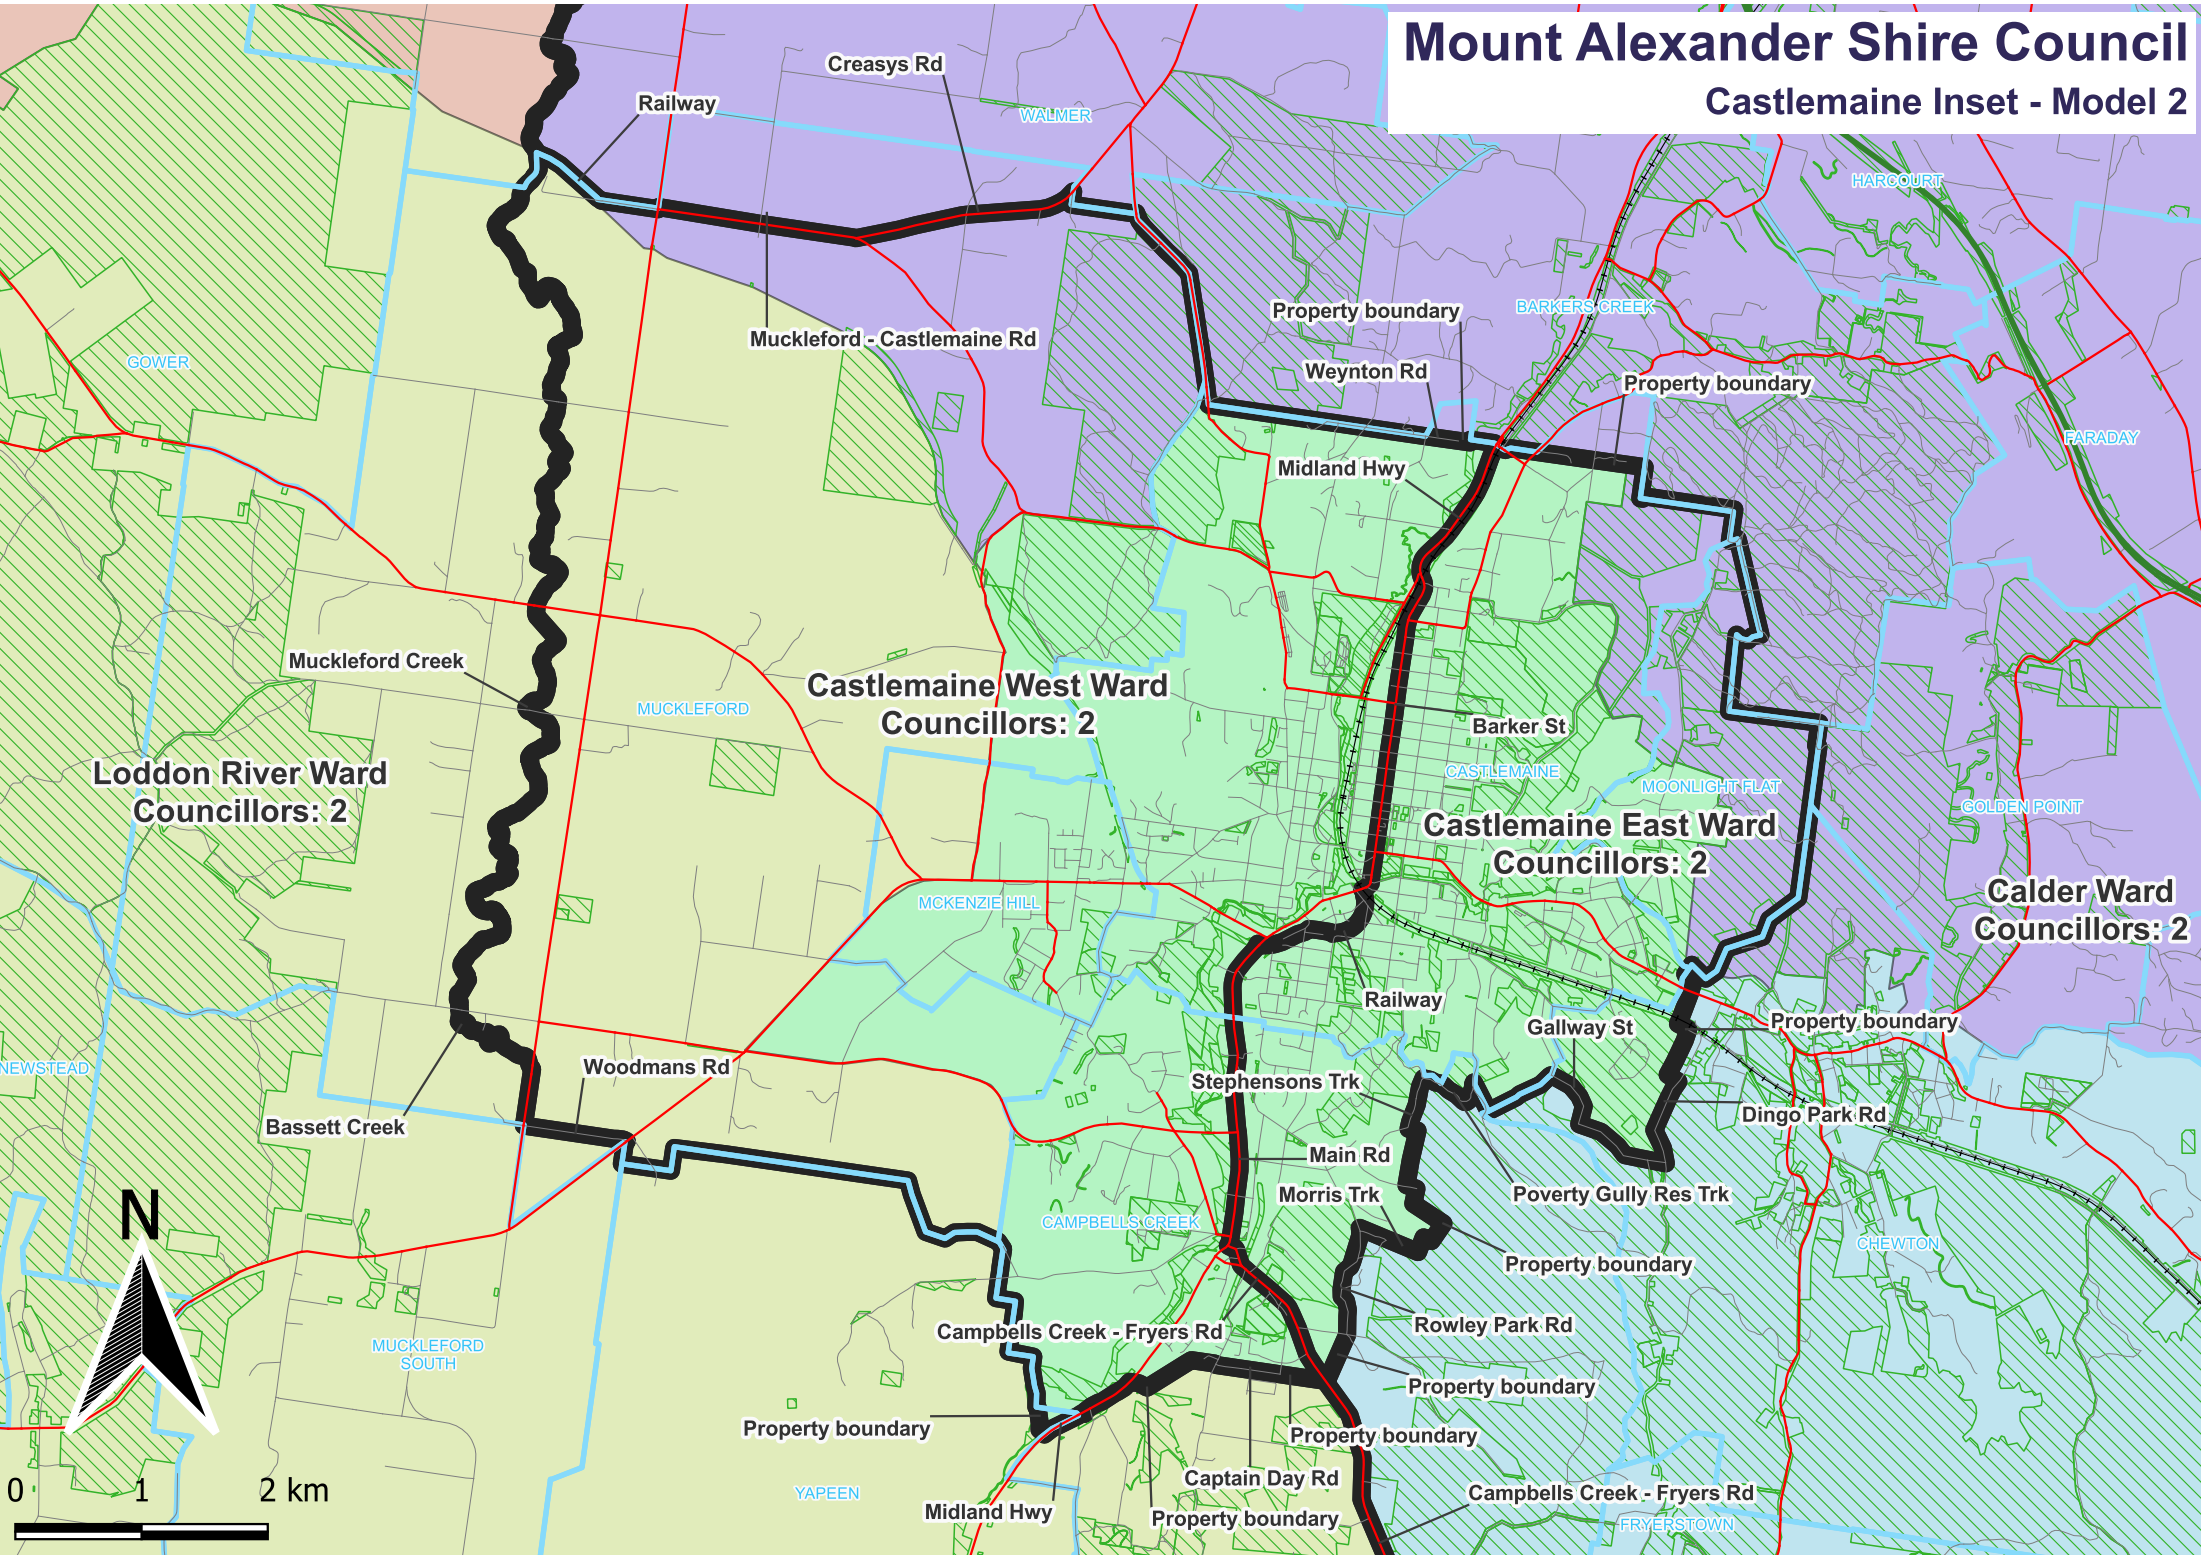

Mount Alexander Shire Council

Castlemaine Inset - Model 2

Loddon River Ward
Councillors: 2

Castlemaine West Ward
Councillors: 2

Castlemaine East Ward
Councillors: 2

Calder Ward
Councillors: 2