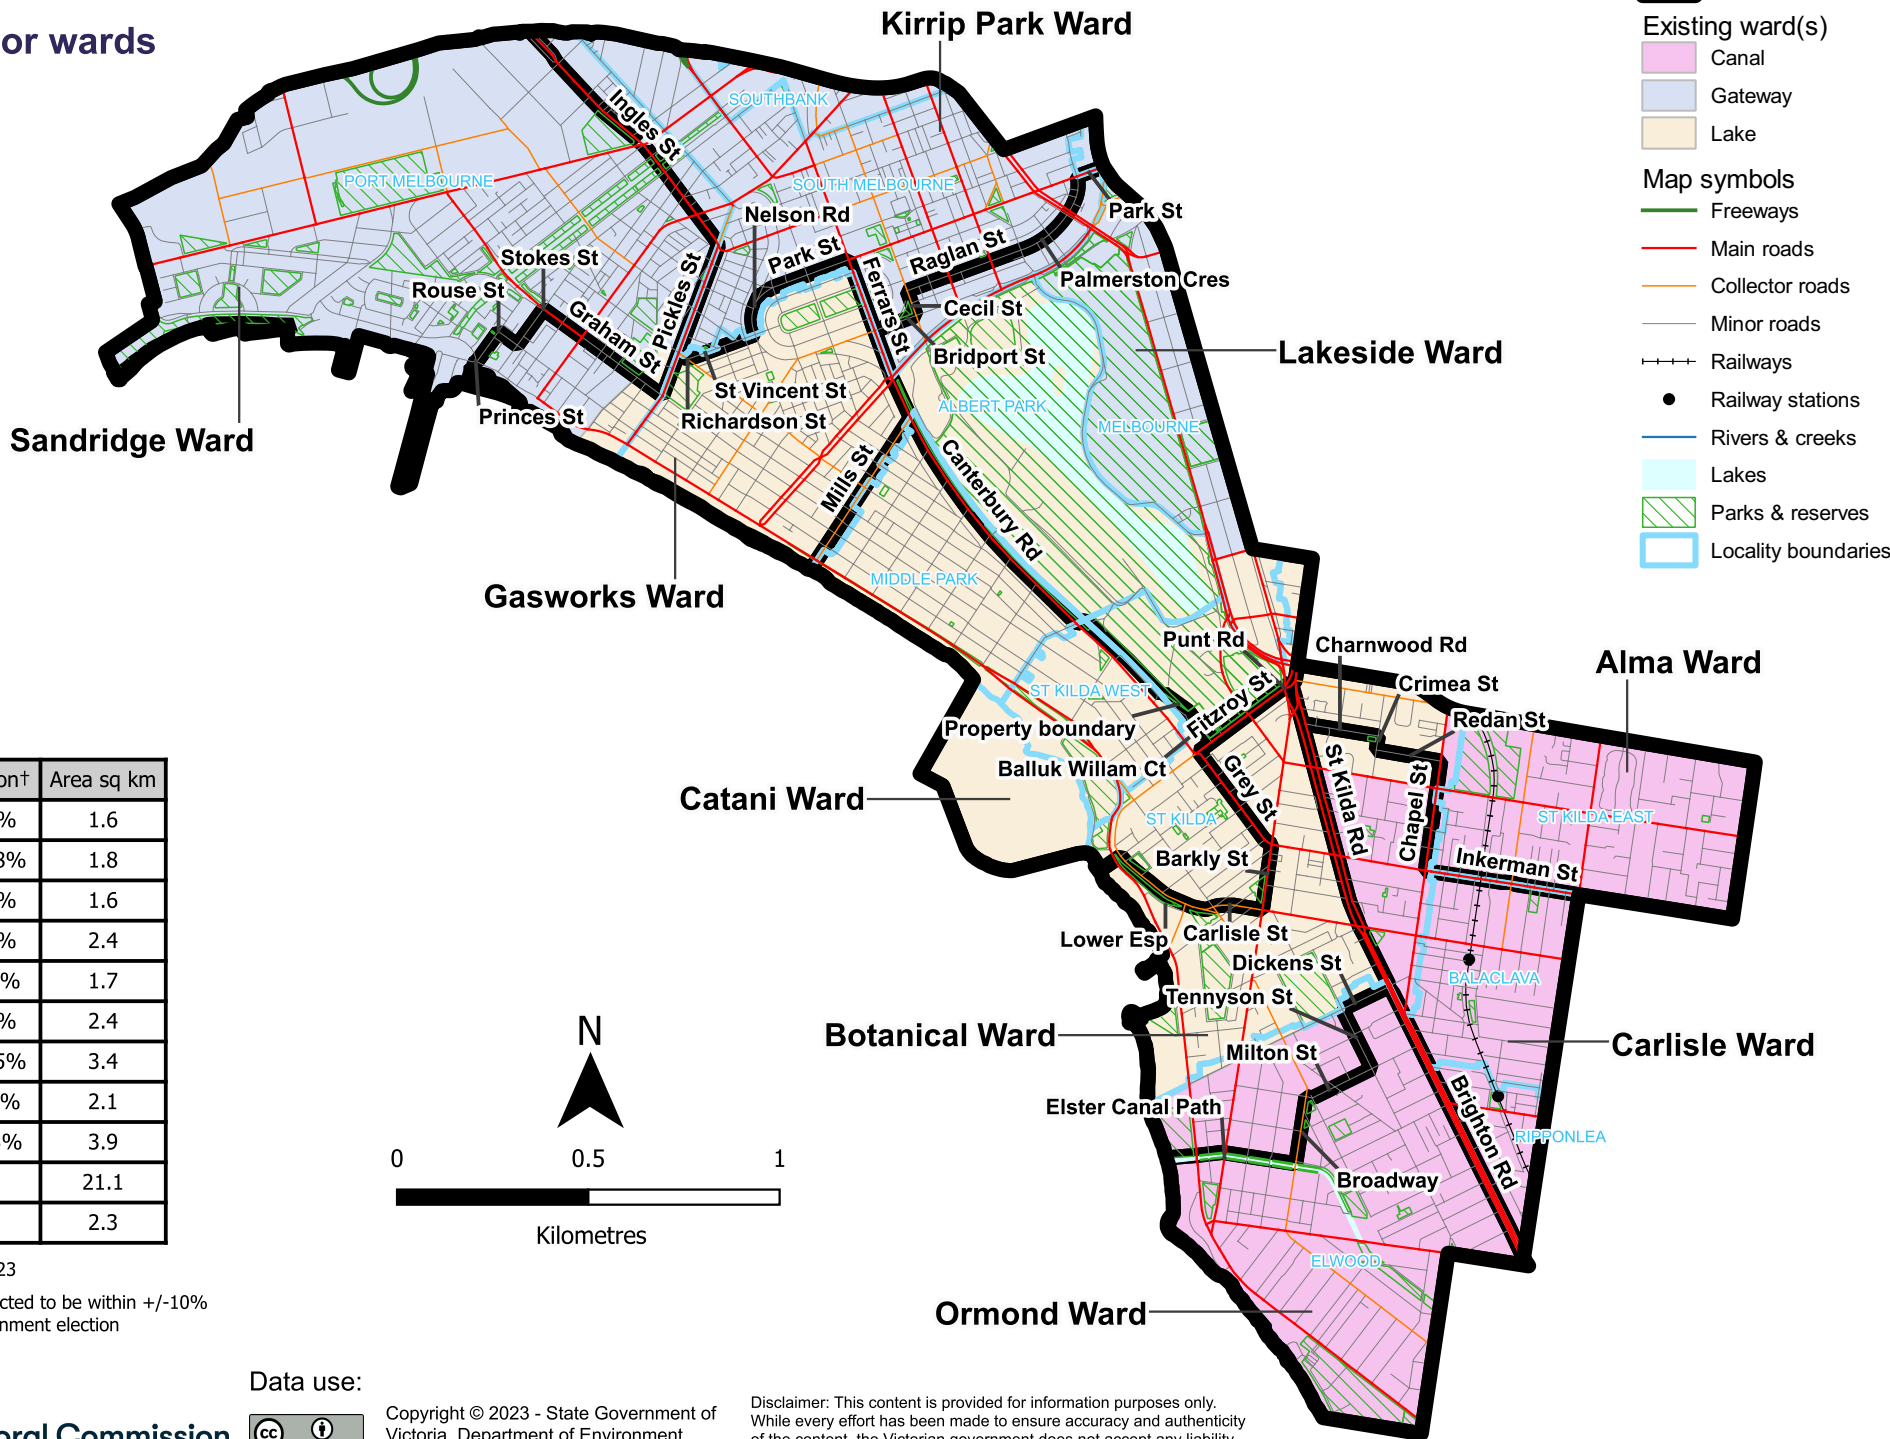

Port Phillip City Council

Model 3

9 single-councillor wards

*Elector numbers as at 30 March 2023

†The deviation of all wards are projected to be within +/-10% by the time of the 2024 local government election

Map prepared by:

Data use: