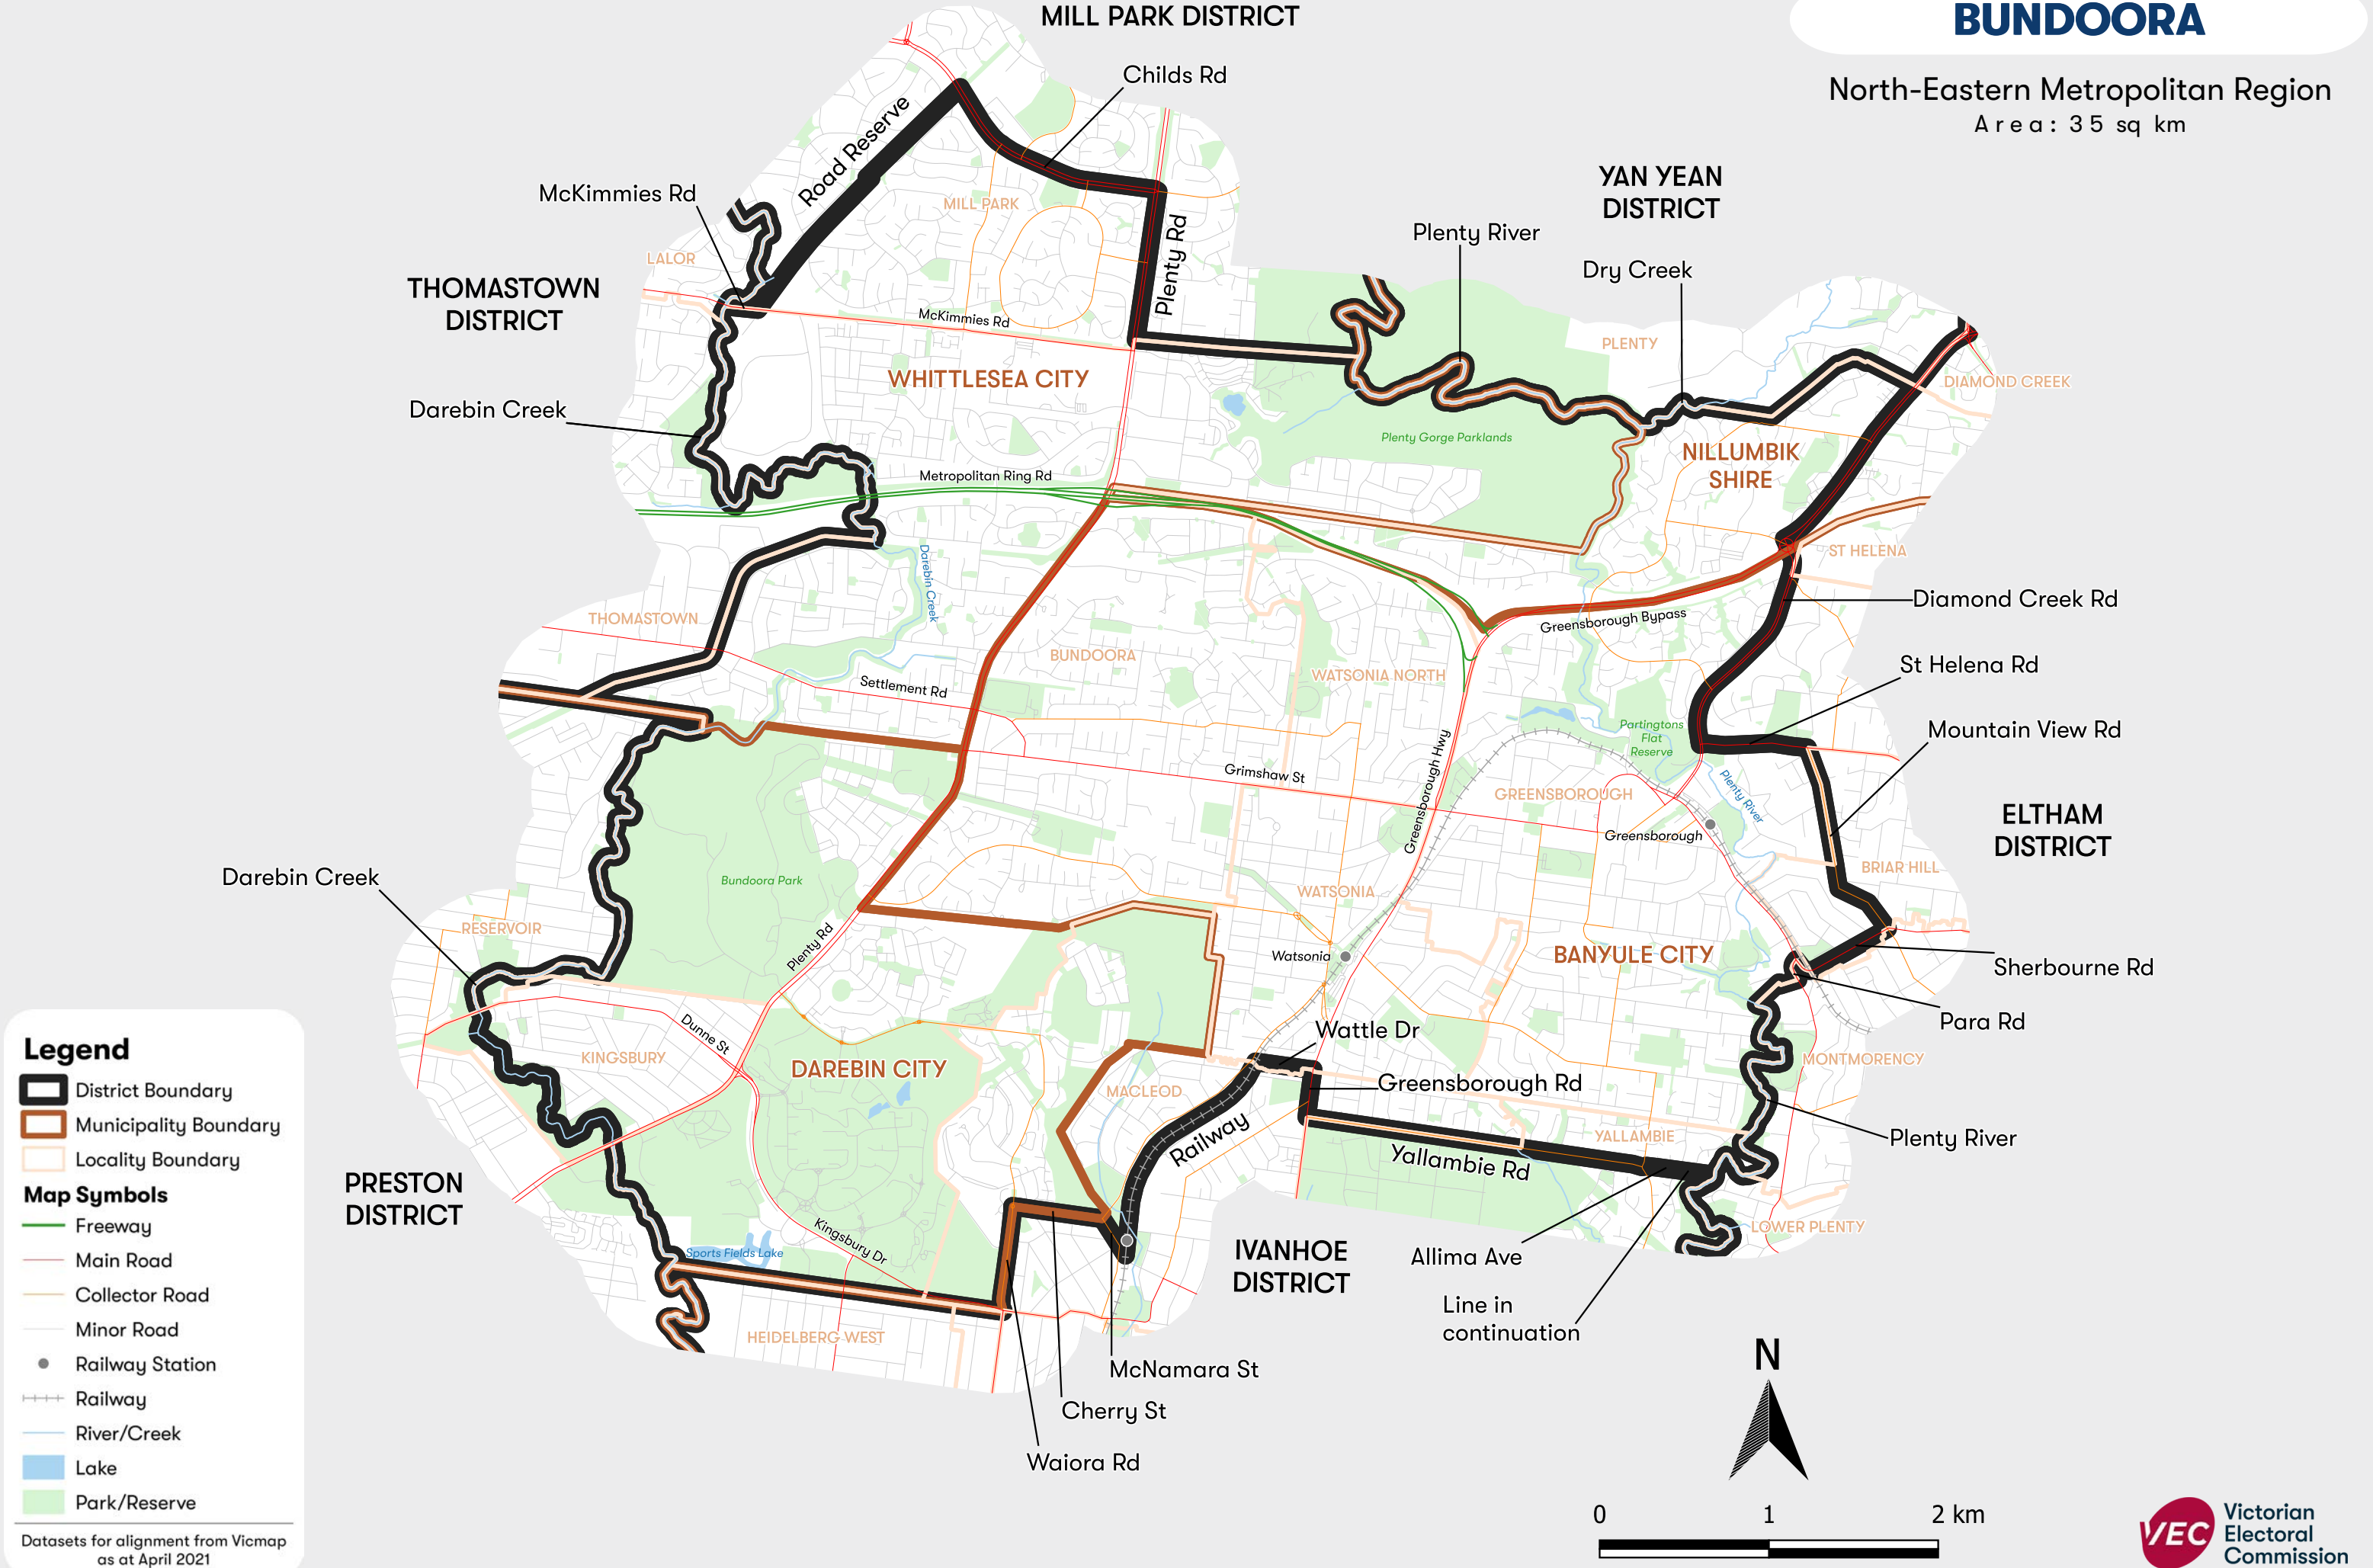

BUNDOORA

North-Eastern Metropolitan Region
Area: 35 sq km

Legend

- District Boundary
- Municipality Boundary
- Locality Boundary
- Map Symbols**
- Freeway
- Main Road
- Collector Road
- Minor Road
- Railway Station
- Railway
- River/Creek
- Lake
- Park/Reserve

Datasets for alignment from Vicmap as at April 2021

N

0 1 2 km