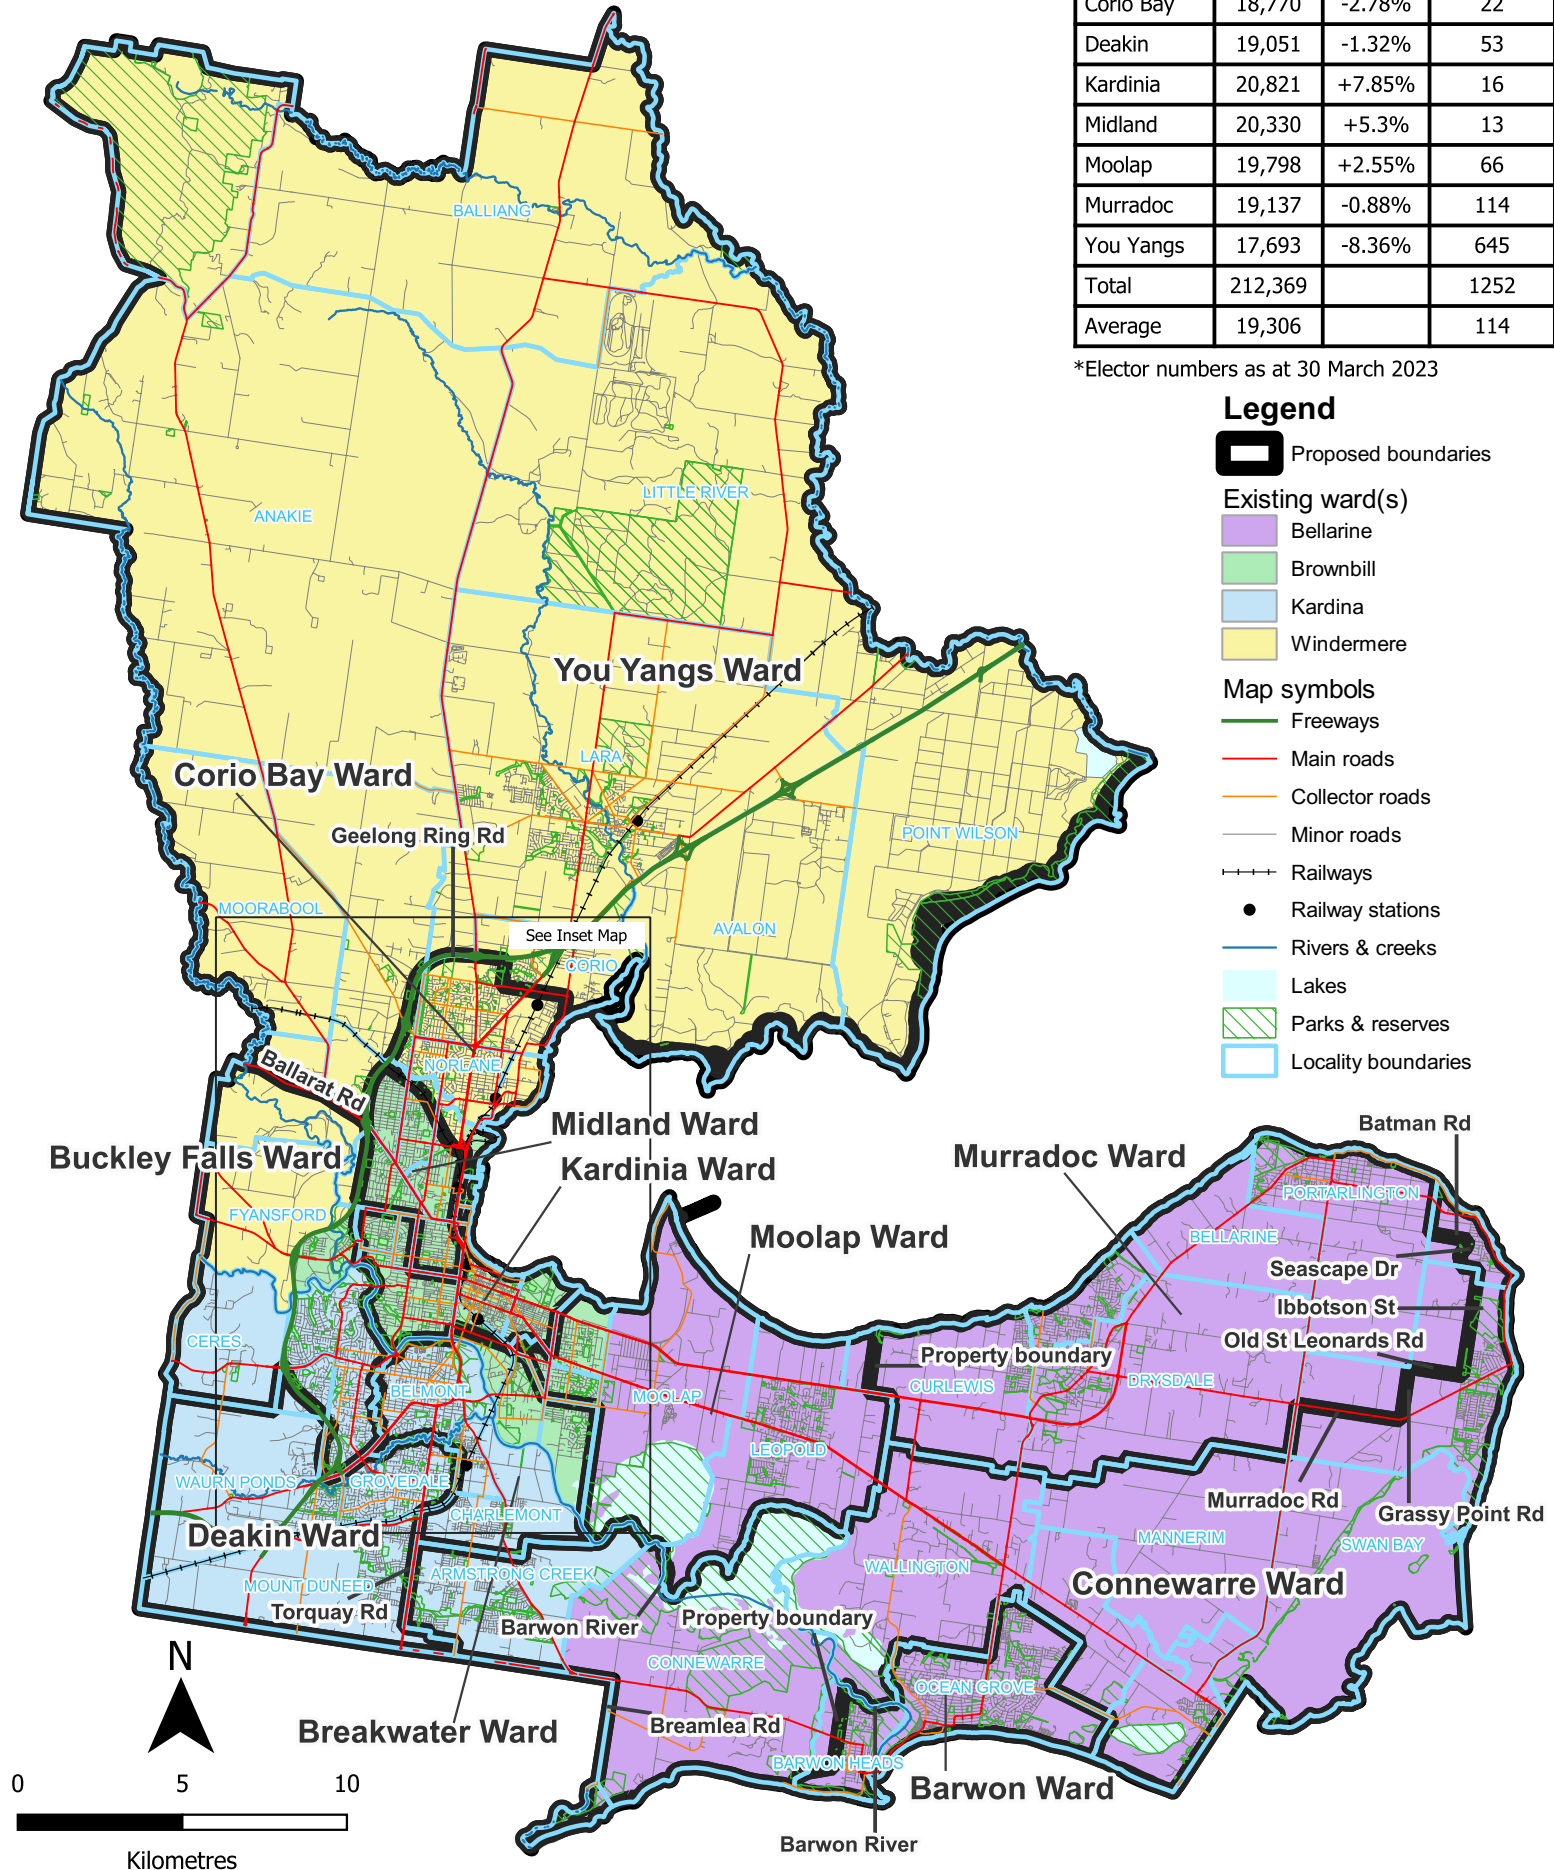

Greater Geelong City Council

Model 2

11 single-councillor wards

Ward	Electors*	Deviation	Area sq km
Barwon	19,255	-0.27%	24
Breakwater	19,722	+2.15%	30
Buckley Falls	18,142	-6.03%	53
Connewarre	19,650	+1.78%	216
Corio Bay	18,770	-2.78%	22
Deakin	19,051	-1.32%	53
Kardinia	20,821	+7.85%	16
Midland	20,330	+5.3%	13
Moolap	19,798	+2.55%	66
Murradoc	19,137	-0.88%	114
You Yangs	17,693	-8.36%	645
Total	212,369		1252
Average	19,306		114

*Elector numbers as at 30 March 2023

Map prepared by:

Data use:

Copyright © 2023 - State Government of Victoria, Department of Environment, Land, Water and Planning

Disclaimer: This content is provided for information purposes only. While every effort has been made to ensure accuracy and authenticity of the content, the Victorian government does not accept any liability to any person for the information provided.

Greater Geelong City Council

Inset - Model 2