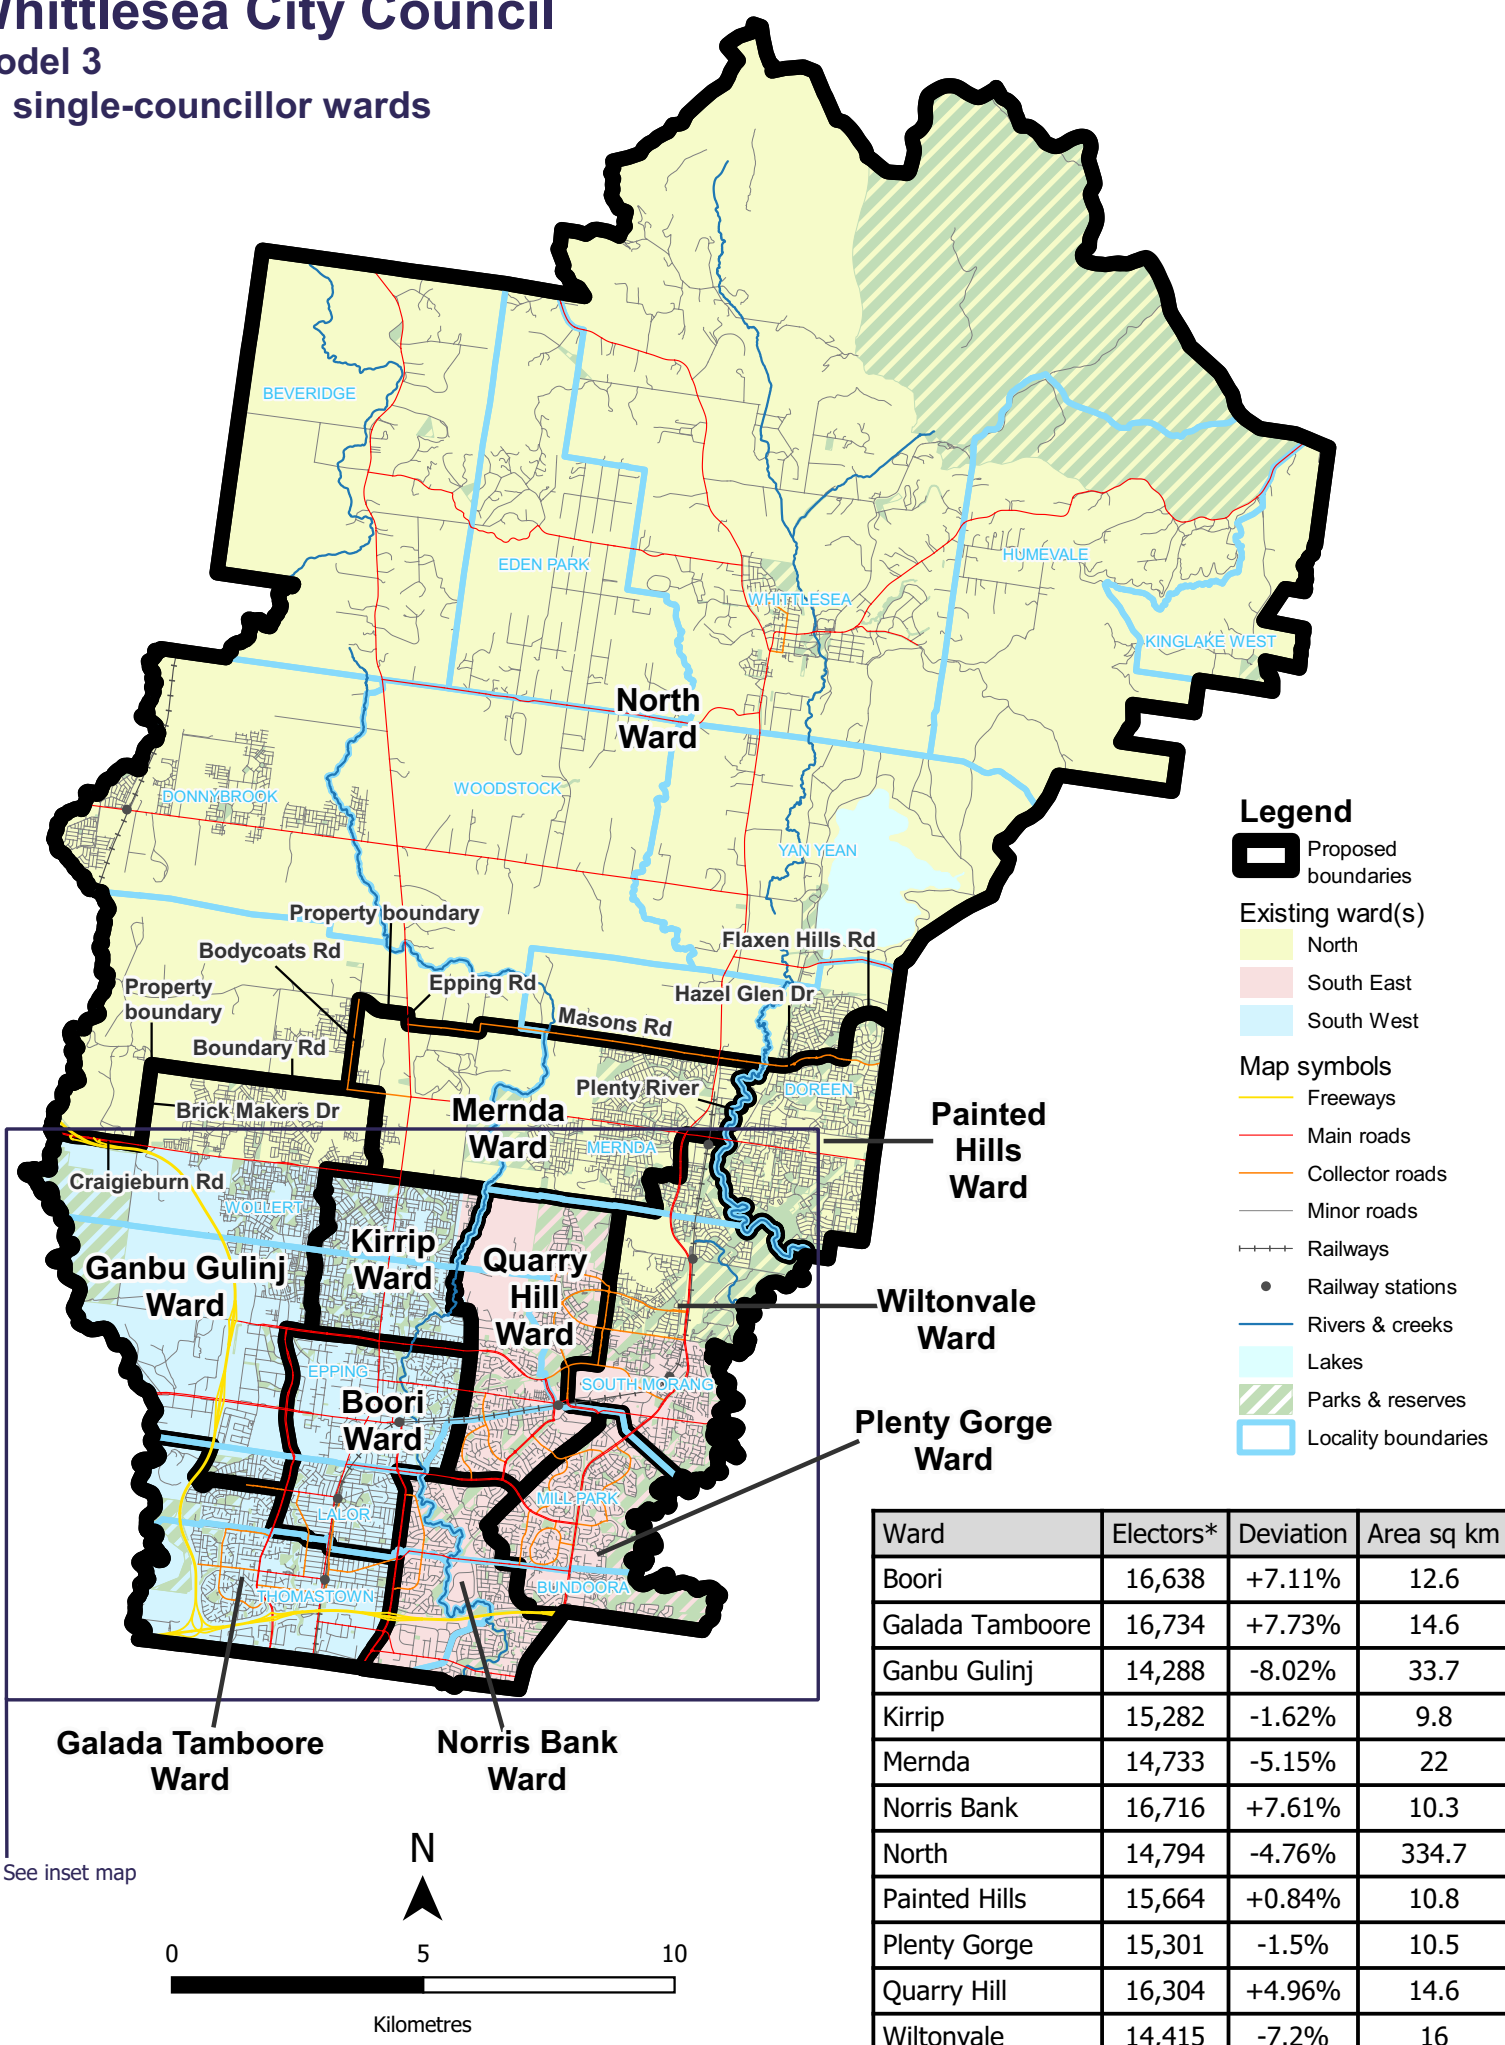

Whittlesea City Council

Model 3

11 single-councillor wards

Ward	Electors*	Deviation	Area sq km
Boori	16,638	+7.11%	12.6
Galada Tamboore	16,734	+7.73%	14.6
Ganbu Gulinj	14,288	-8.02%	33.7
Kirrip	15,282	-1.62%	9.8
Mernda	14,733	-5.15%	22
Norris Bank	16,716	+7.61%	10.3
North	14,794	-4.76%	334.7
Painted Hills	15,664	+0.84%	10.8
Plenty Gorge	15,301	-1.5%	10.5
Quarry Hill	16,304	+4.96%	14.6
Wiltonvale	14,415	-7.2%	16
Total	170,869		489.6
Average	15,534		45

*Elector numbers as at 25 July 2023

Whittlesea City Council

Inset map of model 3