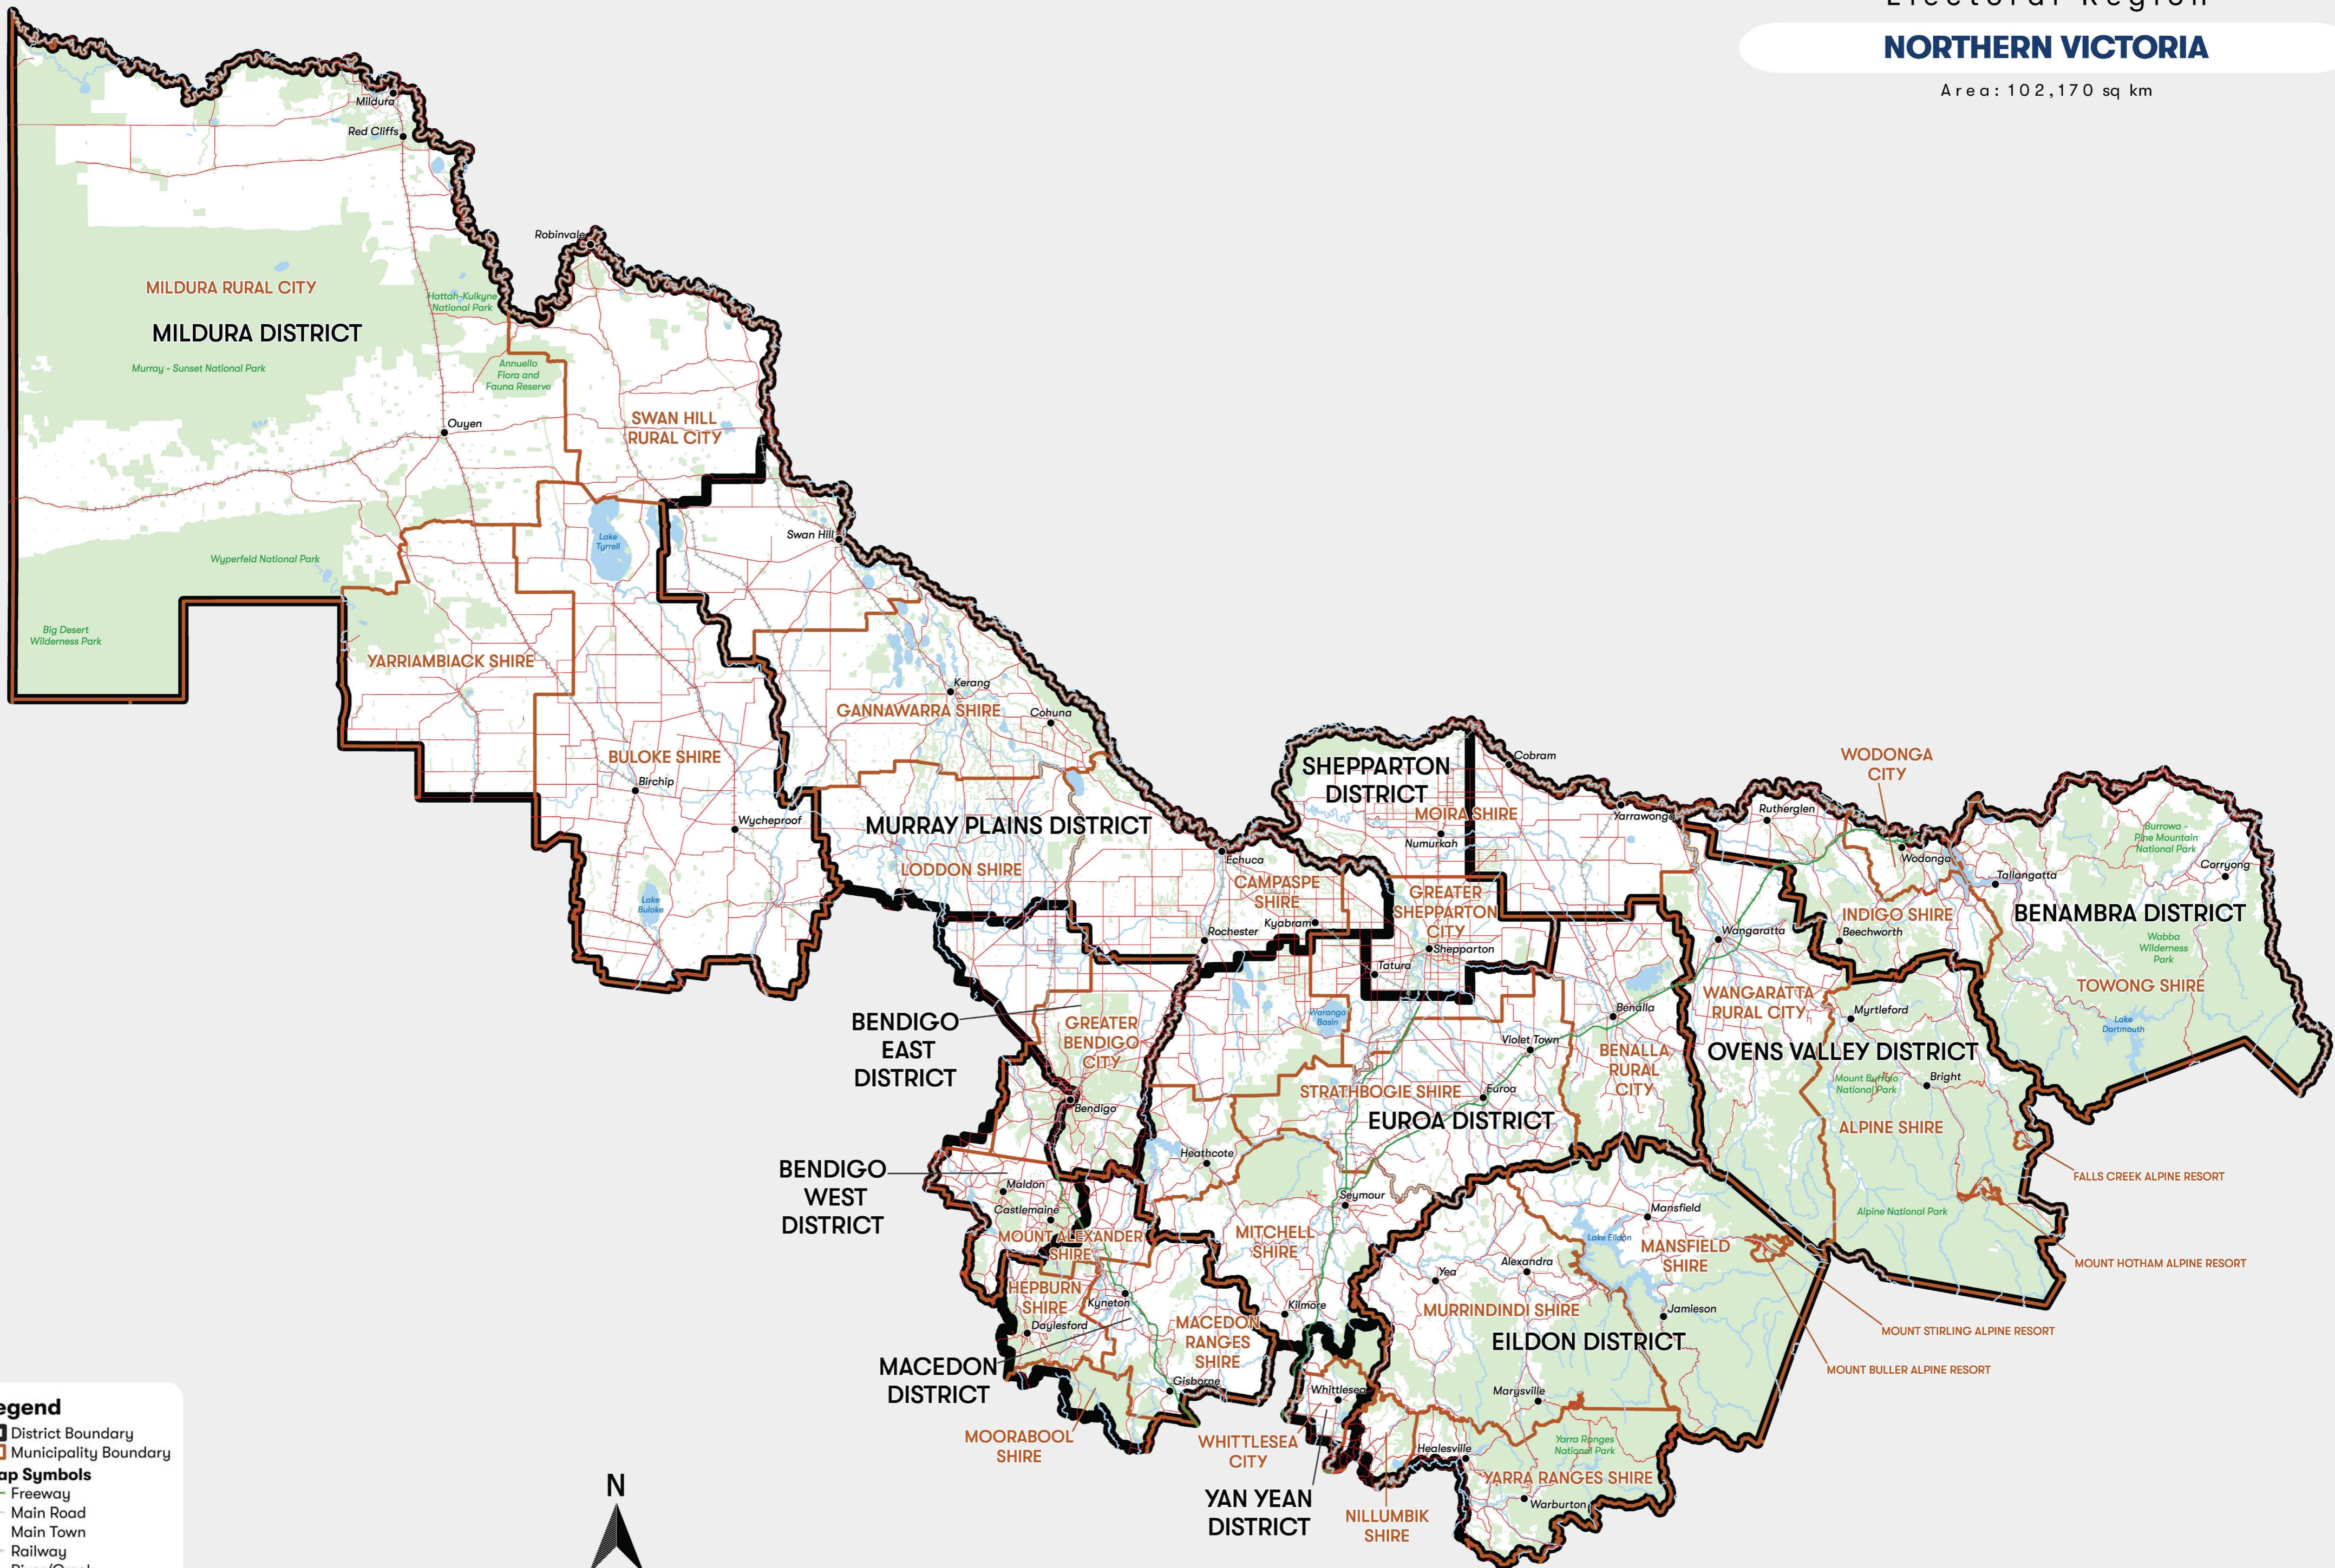

NORTHERN VICTORIA

Area: 102,170 sq km

Legend

- District Boundary
- Municipality Boundary

Map Symbols

- Freeway
- Main Road
- Main Town
- Railway
- River/Creek
- Lake
- Park/Reserve

Datasets for alignment from Vicmap as at April 2021