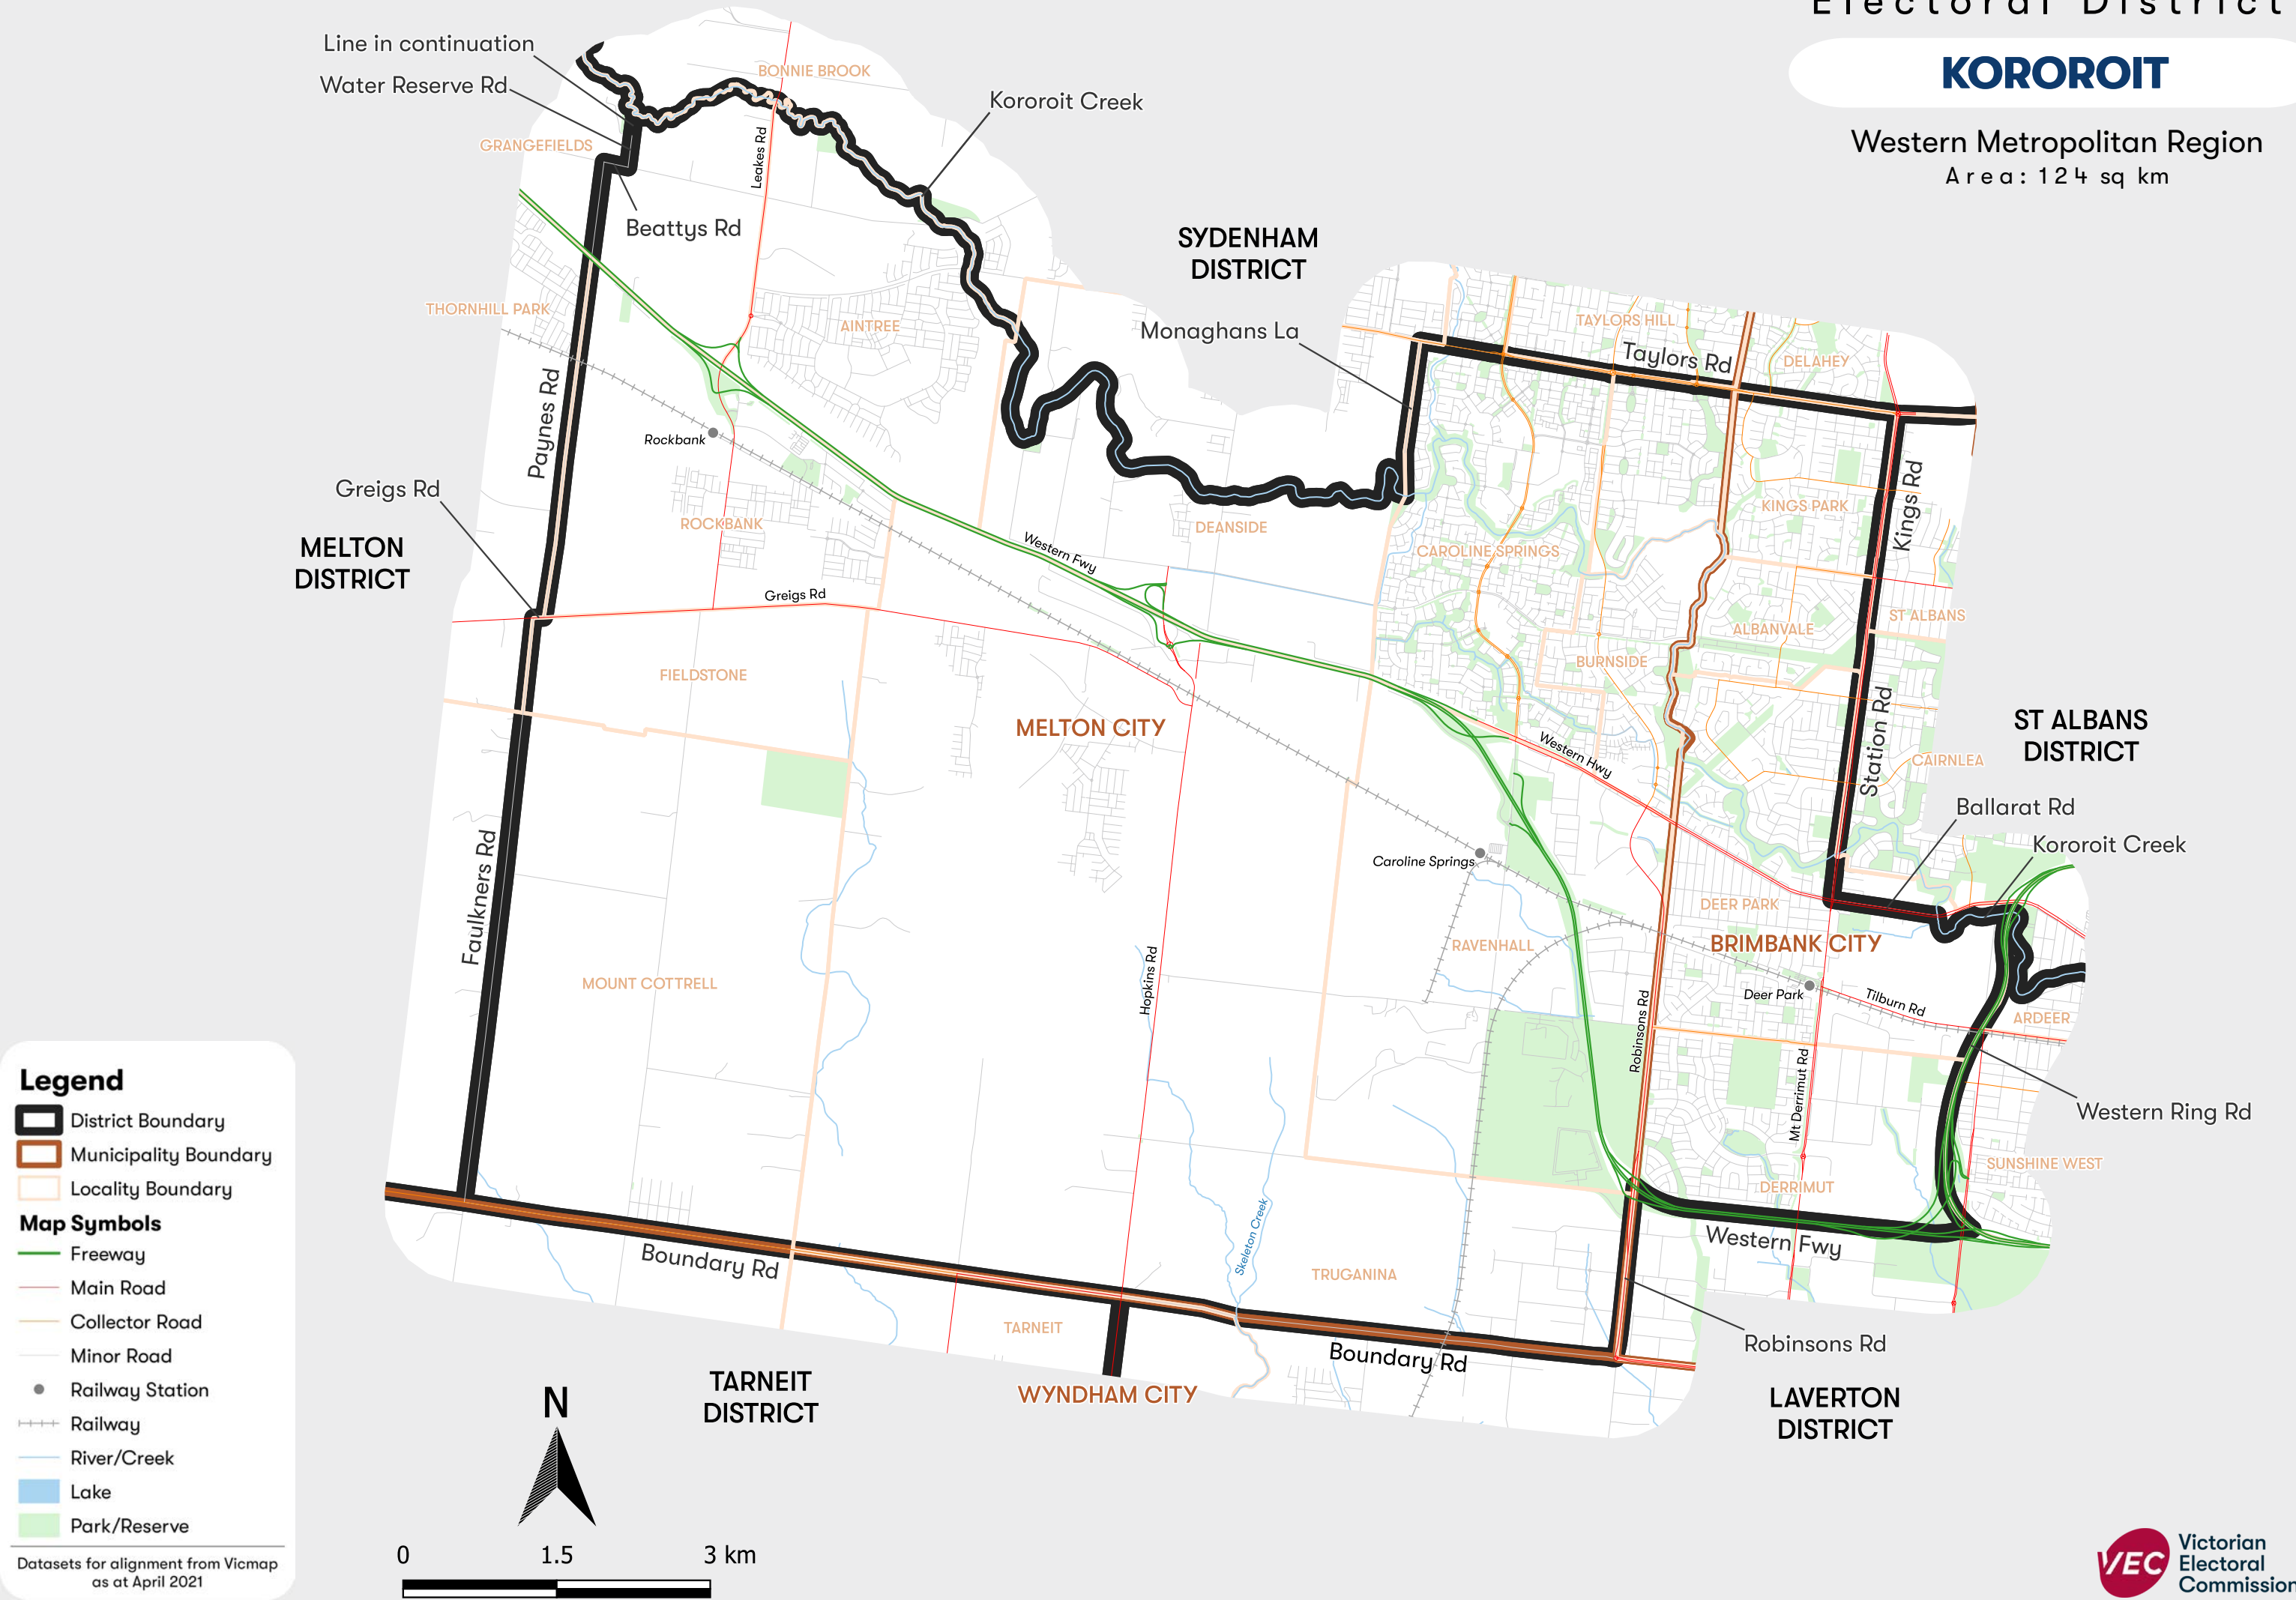

KOROROIT

Western Metropolitan Region
Area: 124 sq km

Line in continuation
Water Reserve Rd

GRANGEFIELDS

BONNIE BROOK

Kororoit Creek

Beattys Rd

SYDENHAM DISTRICT

Caroline Springs

RAVENHALL

BRIMBANK CITY

Ballarat Rd

Kororoit Creek

Hopkins Rd

Deer Park

Tilburn Rd

ARDEER

Western Ring Rd

Boundary Rd

TRUGANINA

TARNEIT

Boundary Rd

Western Fwy

Robinsons Rd

LAVERTON DISTRICT

0 1.5 3 km