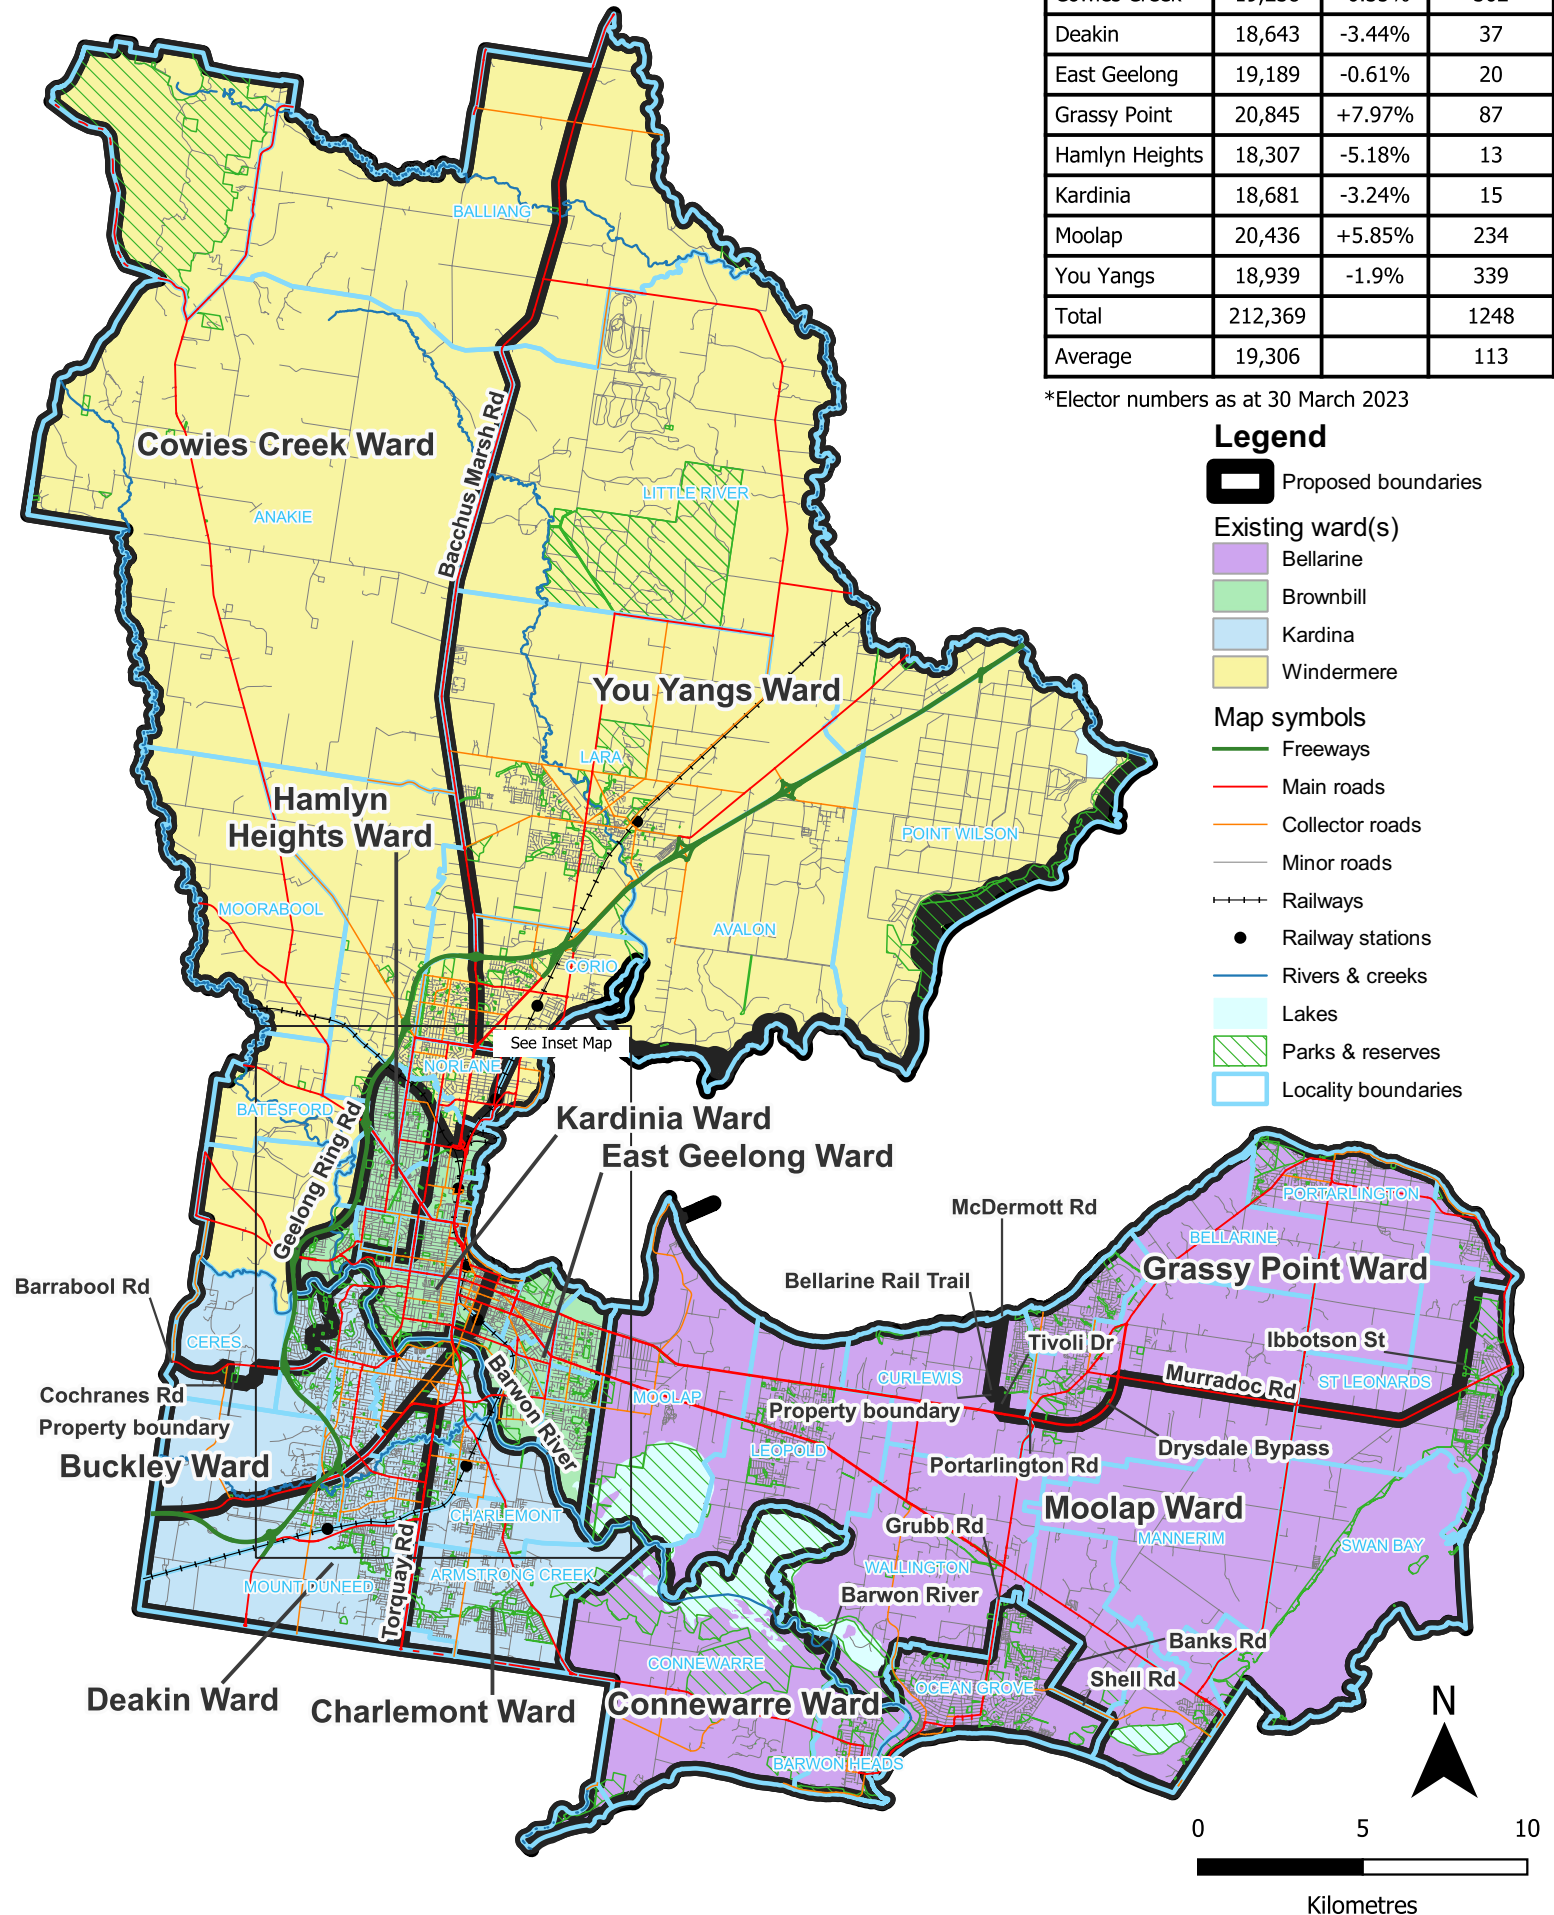

Greater Geelong City Council

Model 1

11 single-councillor wards

Ward	Electors*	Deviation	Area sq km
Buckley	20,170	+4.47%	31
Charlemont	17,790	-7.85%	37
Connewarre	20,131	+4.27%	73
Cowies Creek	19,238	-0.35%	362
Deakin	18,643	-3.44%	37
East Geelong	19,189	-0.61%	20
Grassy Point	20,845	+7.97%	87
Hamlyn Heights	18,307	-5.18%	13
Kardinia	18,681	-3.24%	15
Moolap	20,436	+5.85%	234
You Yangs	18,939	-1.9%	339
Total	212,369		1248
Average	19,306		113

*Elector numbers as at 30 March 2023

Map prepared by:

VEC Victorian Electoral Commission

Data use:

Copyright © 2023 - State Government of Victoria, Department of Environment, Land, Water and Planning

Disclaimer: This content is provided for information purposes only. While every effort has been made to ensure accuracy and authenticity of the content, the Victorian government does not accept any liability to any person for the information provided.