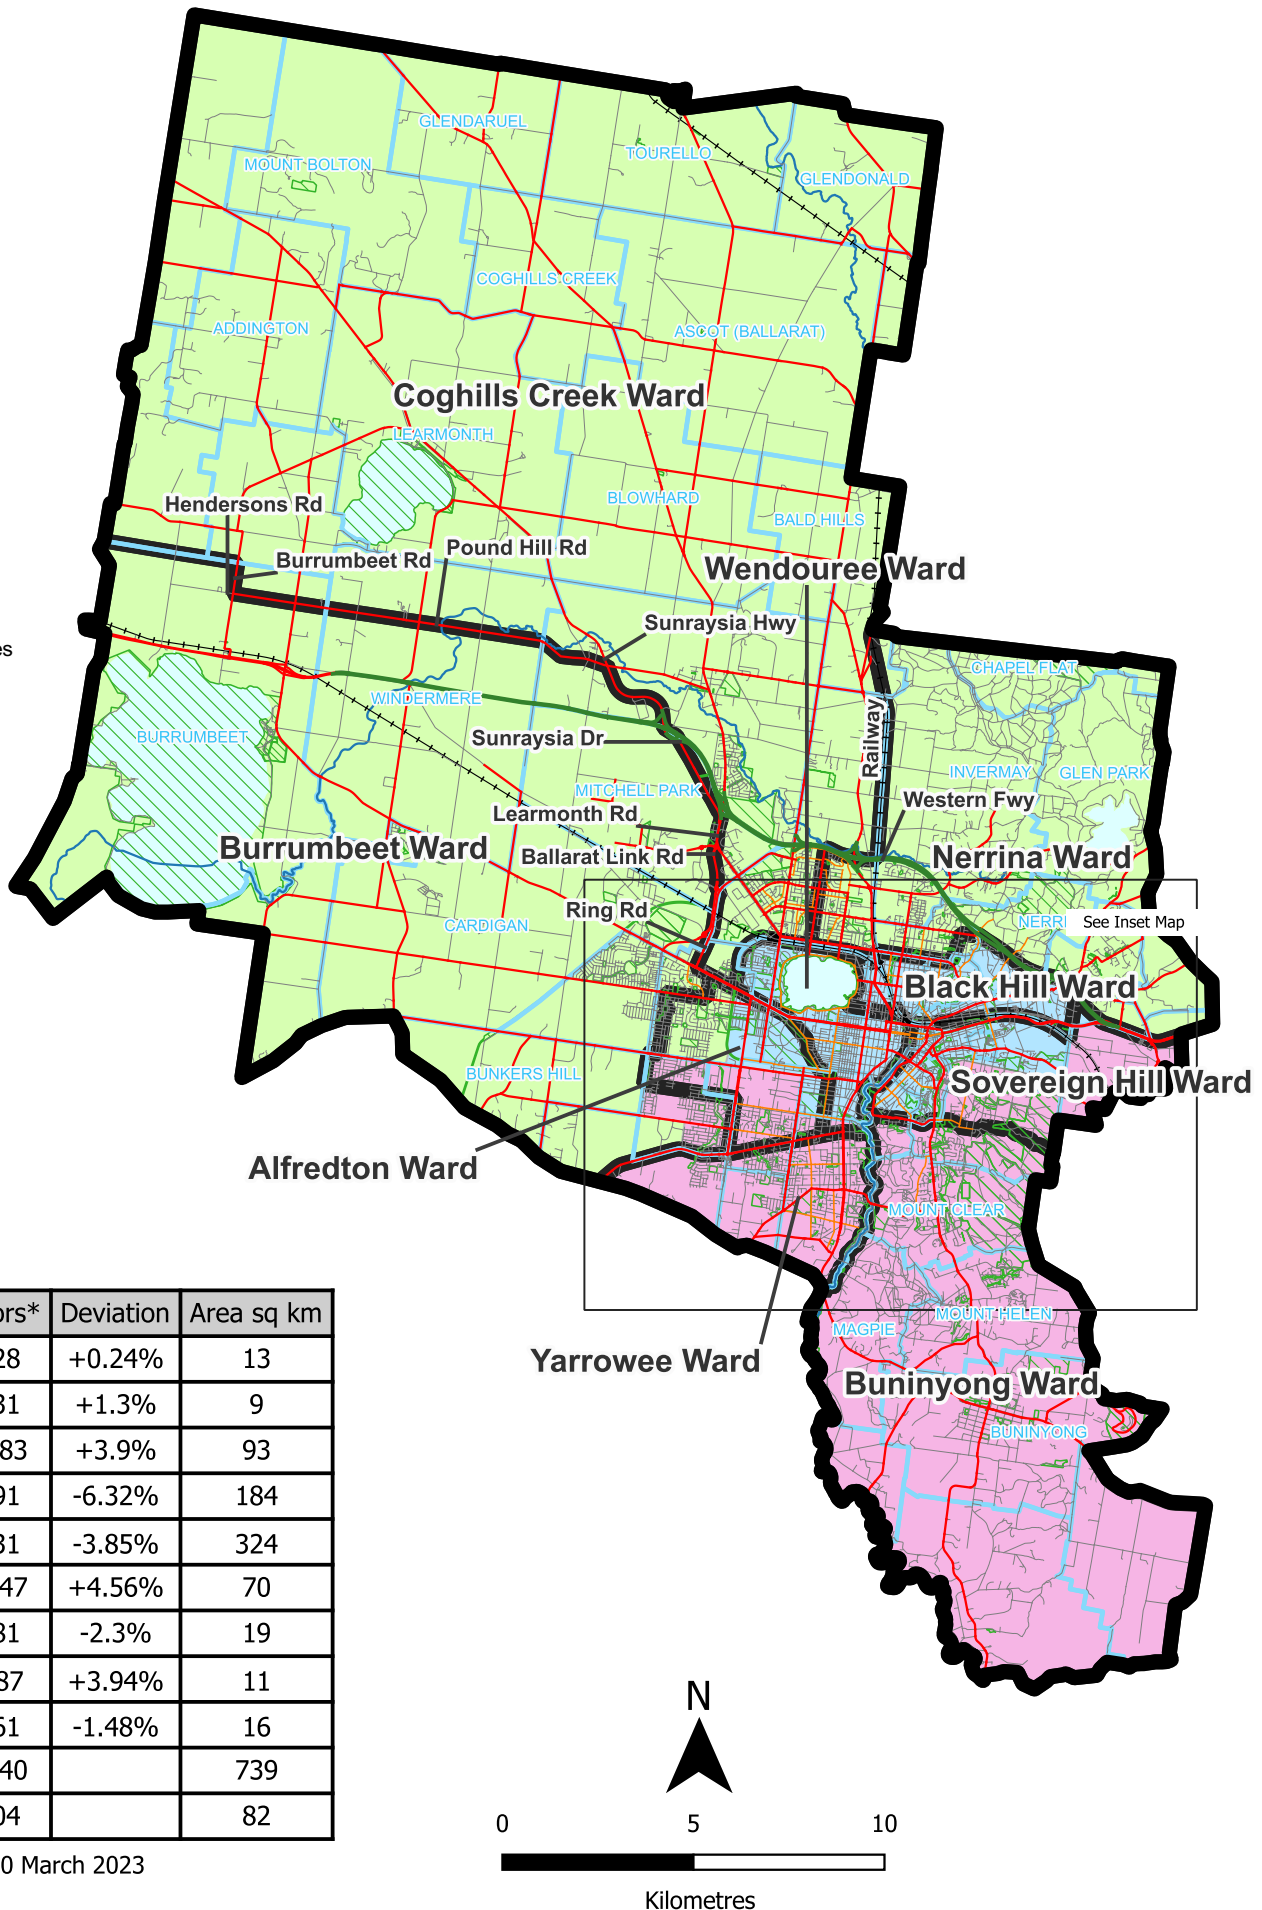

Ballarat City Council

Model 2

9 single-councillor wards

Map prepared by:

Data use:

Copyright © 2023 - State Government of Victoria, Department of Environment, Land, Water and Planning

Disclaimer: This content is provided for information purposes only. While every effort has been made to ensure accuracy and authenticity of the content, the Victorian government does not accept any liability to any person for the information provided.

Ballarat City Council

Inset - Model 2