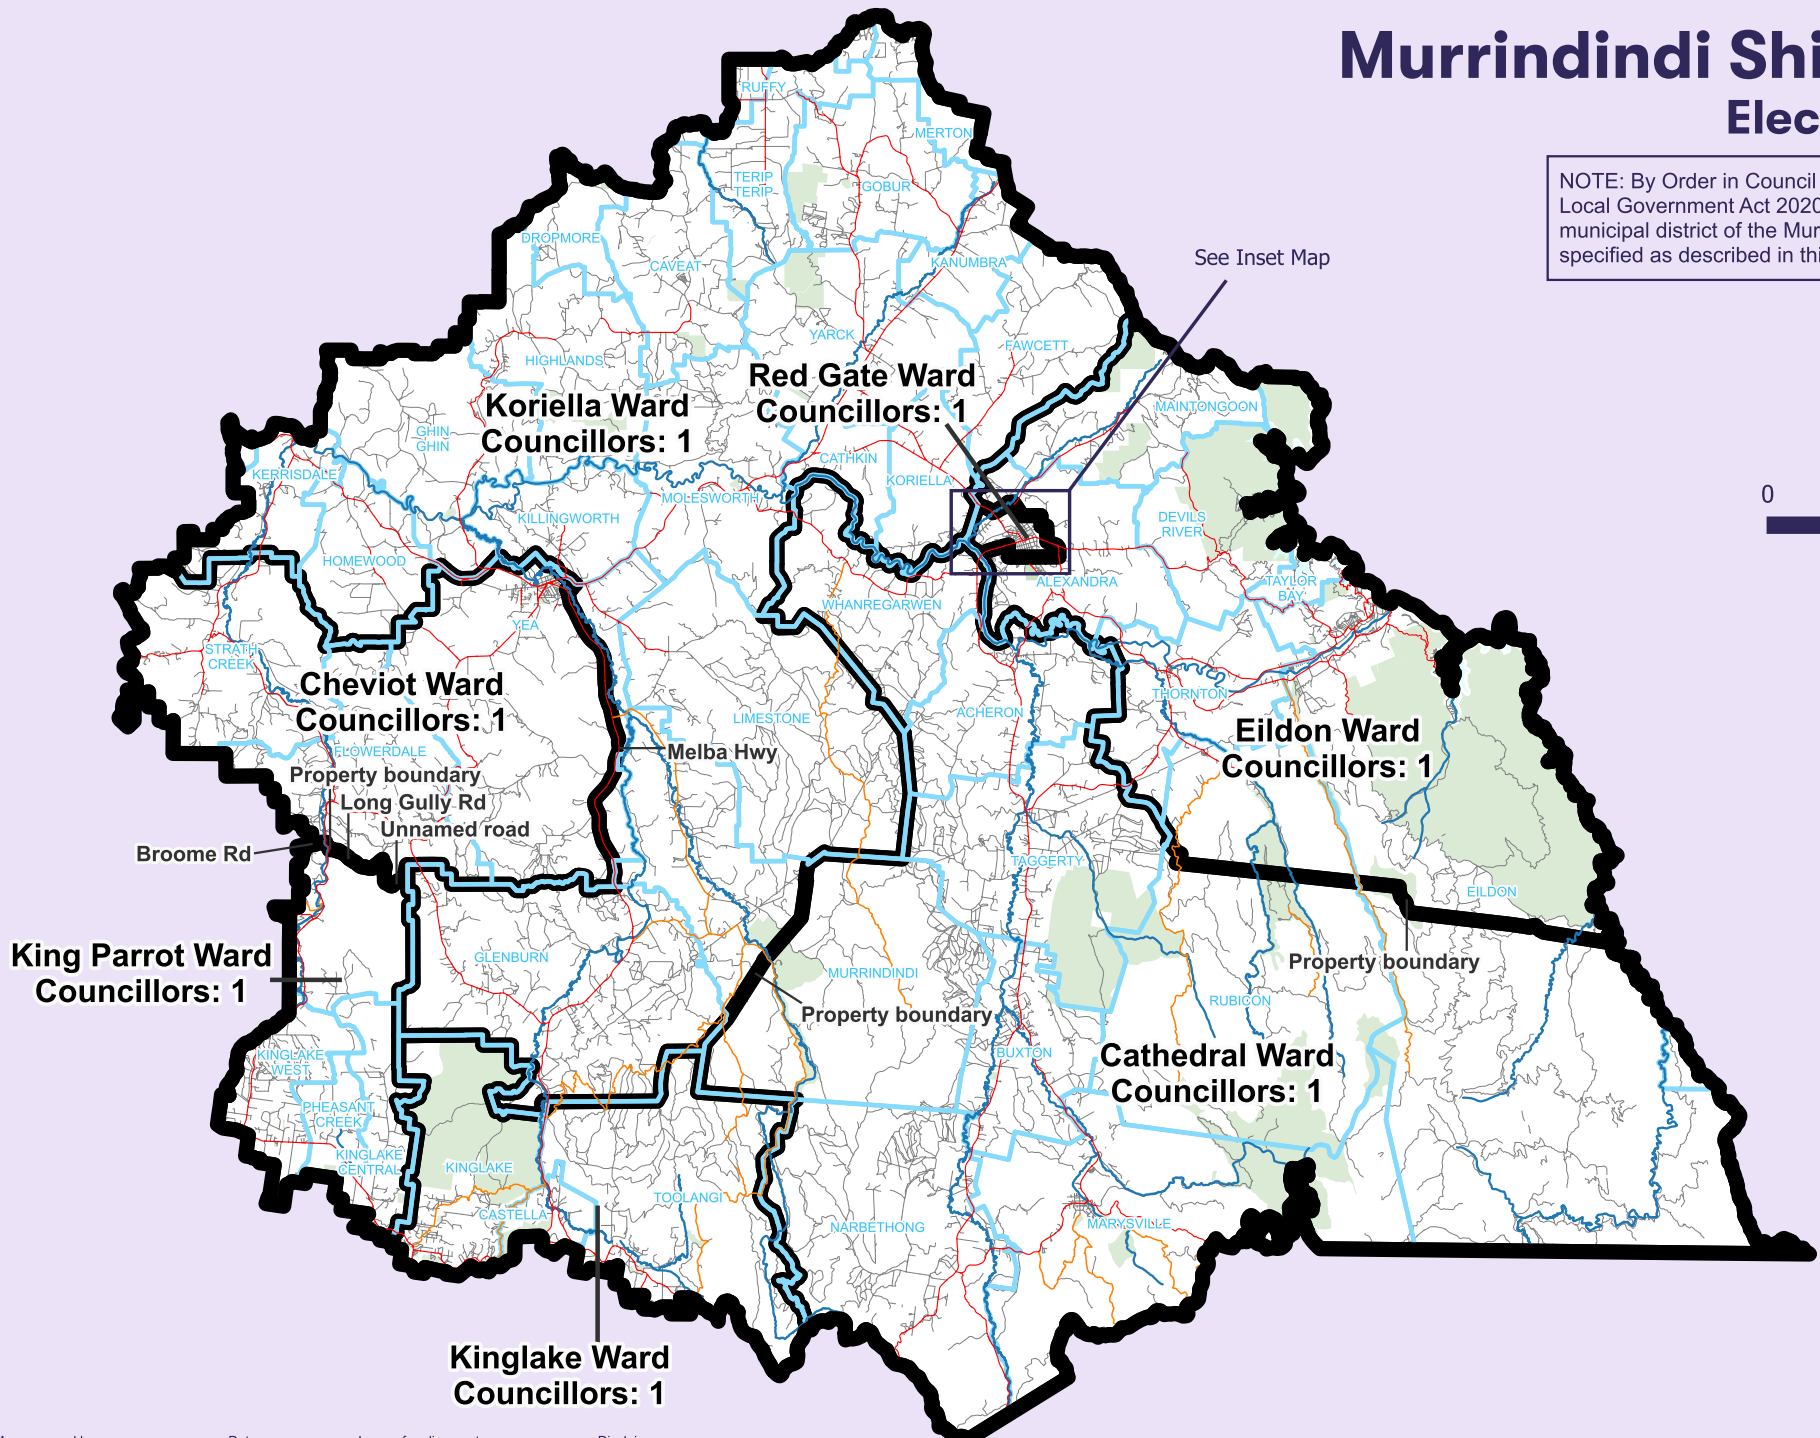

Murrindindi Shire Council Electoral Structure

NOTE: By Order in Council under section 15(1)(b)(iii) of the Local Government Act 2020, the boundaries of wards of the municipal district of the Murrindindi Shire Council are specified as described in this map.

See Inset Map

Legend

- Ward boundary
- Freeway
- Main road
- Collector road
- Minor road
- Railway
- Railway station
- River or creek
- Lake
- Park or reserve
- Locality boundary

DATASETS FOR BOUNDARY ALIGNMENT AS AT NOVEMBER 2022

Murrindindi Shire Council

Inset map

Koriella Ward
Councillors: 1

Eildon Ward
Councillors: 1

Red Gate Ward
Councillors: 1

Cathedral Ward
Councillors: 1

KORIELLA

ALEXANDRA

WHANREGARWEN

Maroondah Hwy

Property boundary

Property boundary

Gordon St

Lethbridge St

Property boundary

Lethbridge St