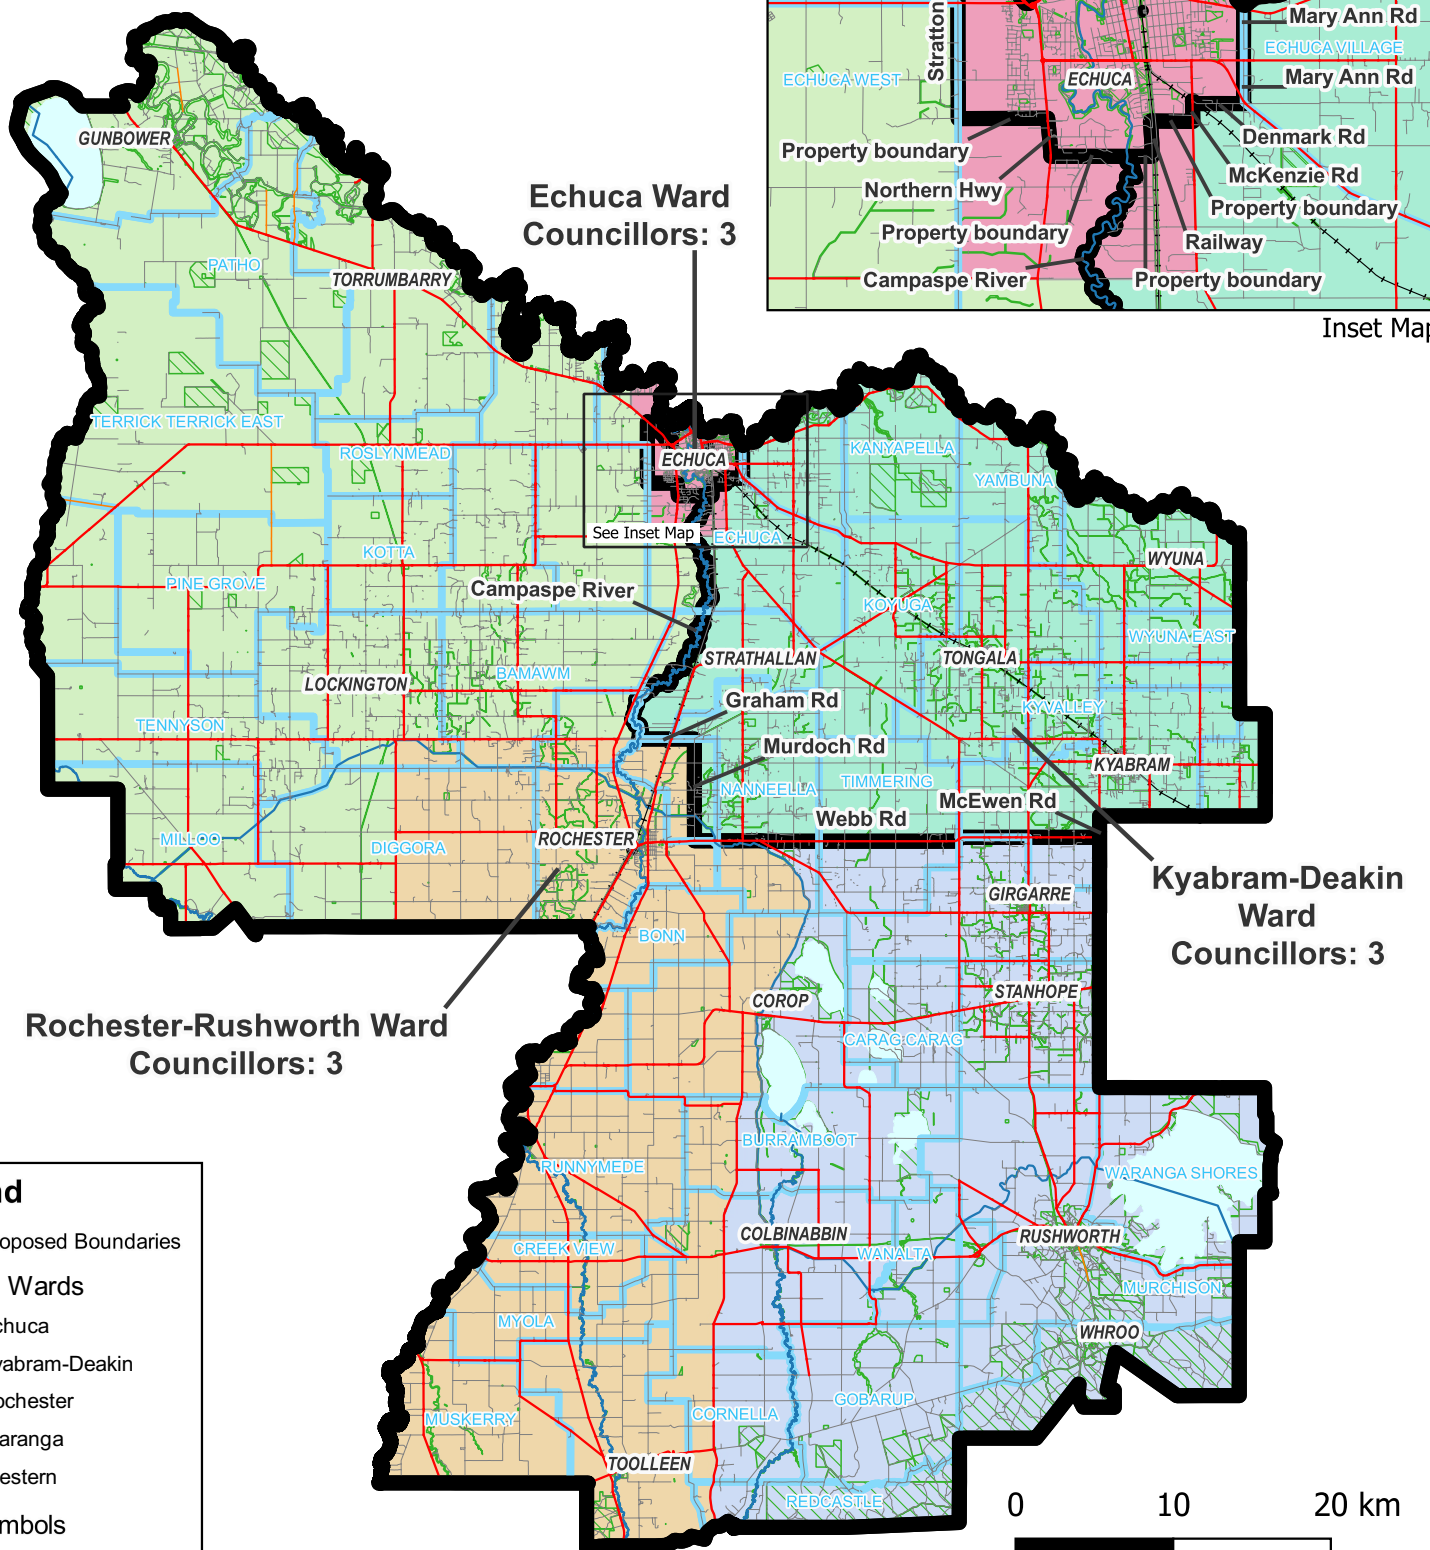

CAMPASPE SHIRE COUNCIL

MODEL 2

Echuca Ward
Councillors: 3

Rochester-Rushworth Ward
Councillors: 3

Kyabram-Deakin Ward
Councillors: 3

Legend

- Proposed Boundaries
- Existing Wards**
- Echuca
- Kyabram-Deakin
- Rochester
- Waranga
- Western
- Map Symbols**
- Freeways
- Main Roads
- Collector Roads
- Minor Roads
- Railways
- Railway Stations
- Rivers & Creeks
- Lakes
- Parks & Reserves
- Locality Boundaries

Ward	Councillors	Electors*	Deviation	Area sq km
Echuca Ward	3	10,783	+4.2%	24
Kyabram-Deakin Ward	3	10,042	-2.96%	890
Rochester-Rushworth Ward	3	10,221	-1.23%	3,604
Total	9	31,046		4,518
Average		3,450		1,506

*Electors as at 11 Nov 2022

Map prepared by:

Data use: