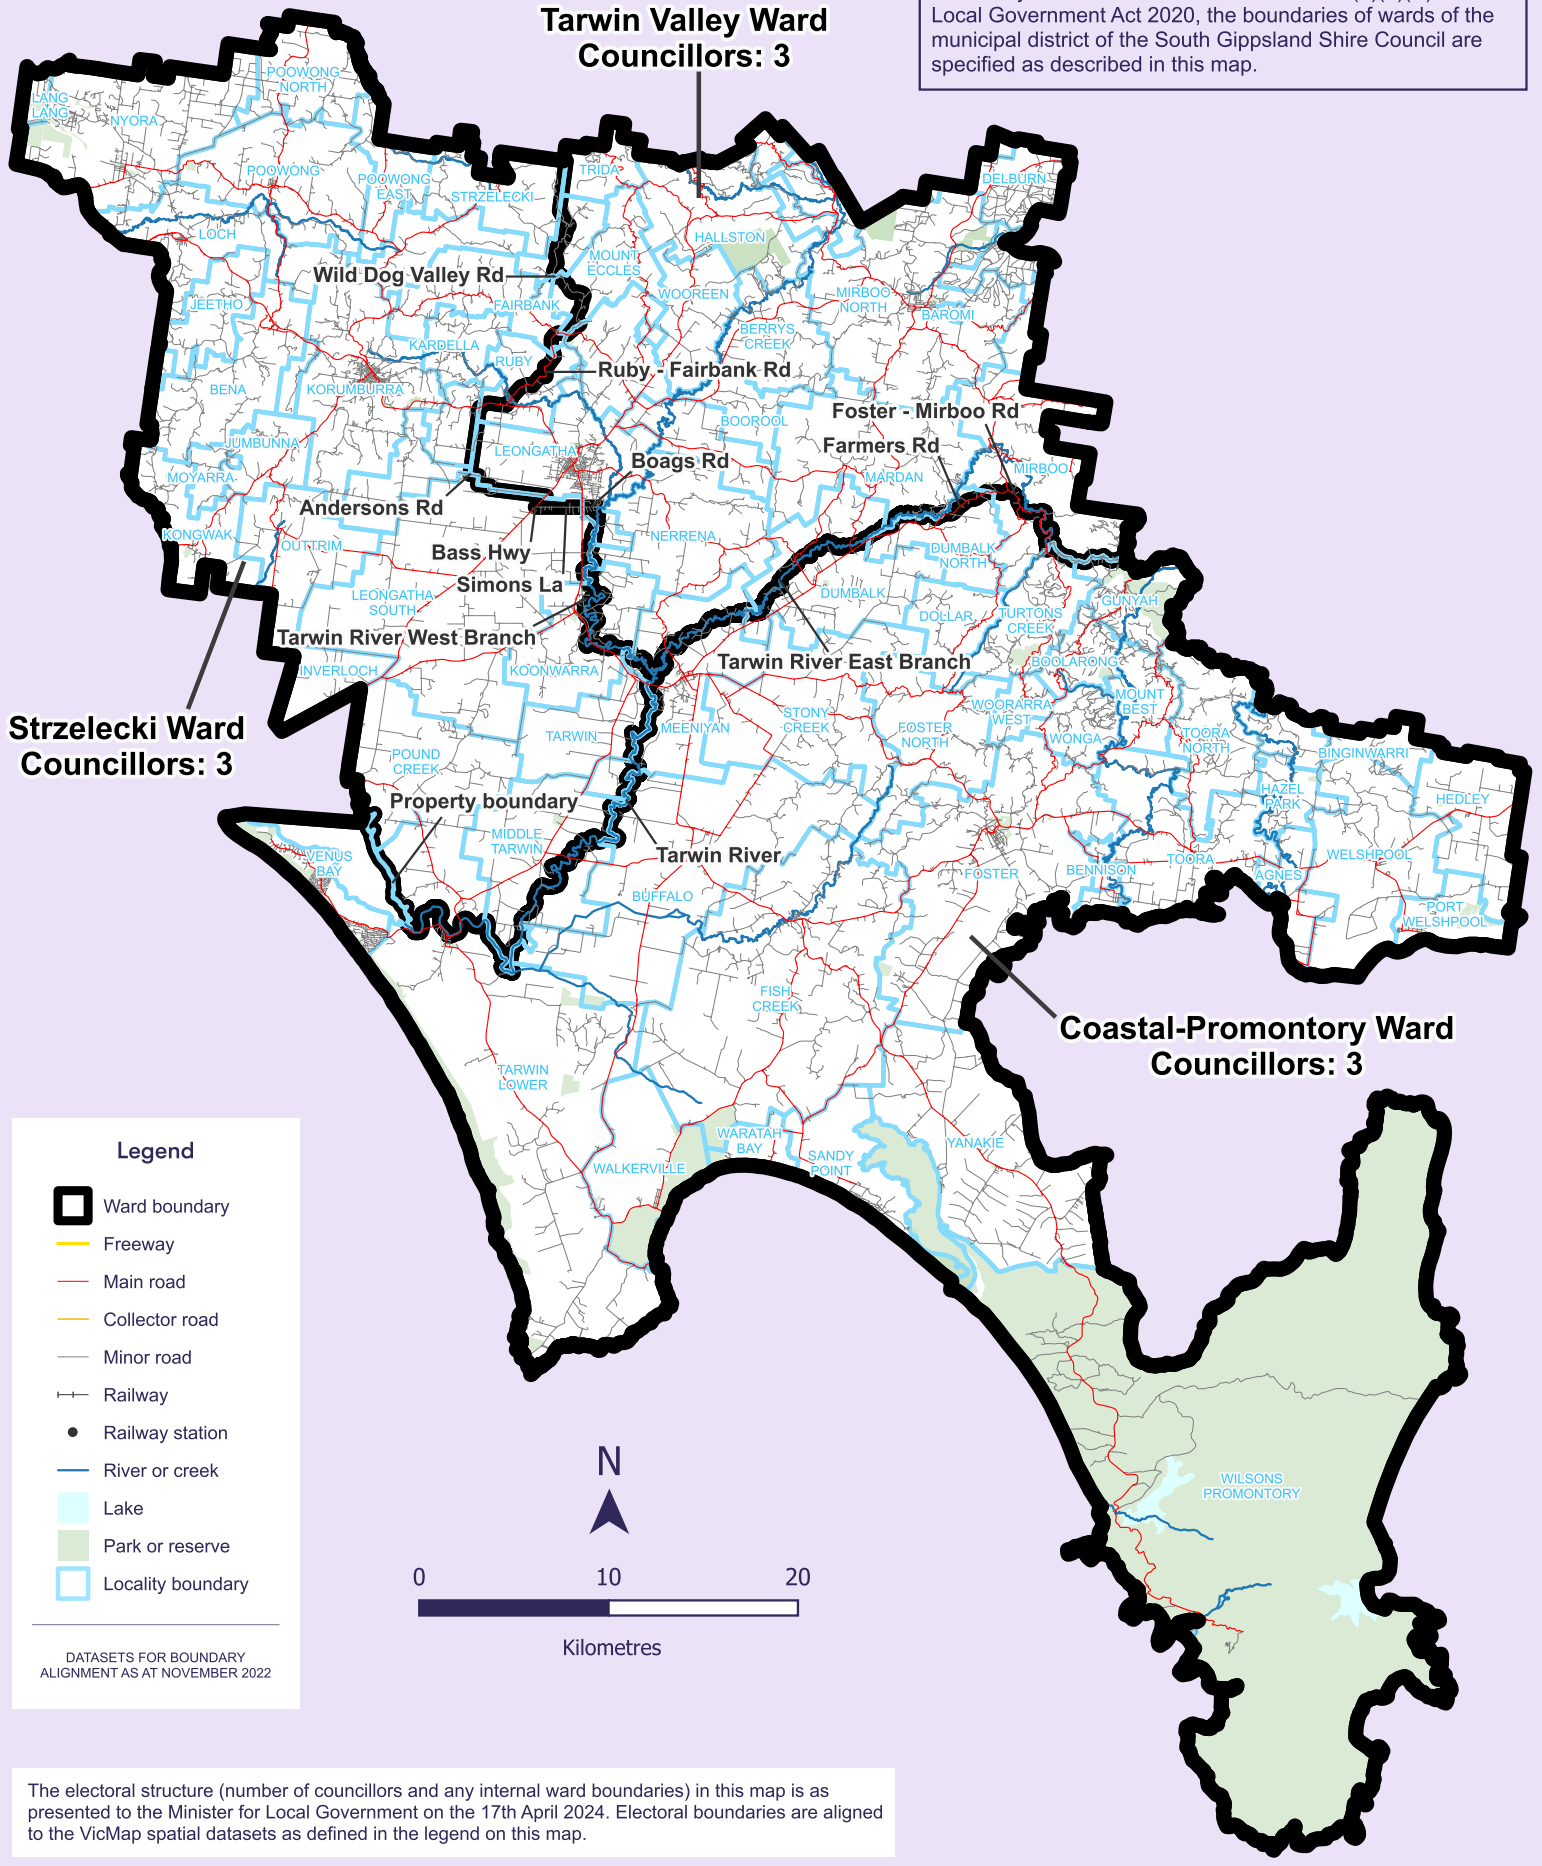

# South Gippsland Shire Council Electoral Structure

NOTE: By Order in Council under section 15(1)(b)(iii) of the Local Government Act 2020, the boundaries of wards of the municipal district of the South Gippsland Shire Council are specified as described in this map.

The electoral structure (number of councillors and any internal ward boundaries) in this map is as presented to the Minister for Local Government on the 17th April 2024. Electoral boundaries are aligned to the VicMap spatial datasets as defined in the legend on this map.

Map prepared by:

Data use:

Layers for alignment:

Disclaimer

© State of Victoria  
(Department of Energy,  
Environment and Climate  
Action)

This content is provided for information purposes only. While every effort has been made to ensure accuracy and authenticity of the content, the Victorian government does not accept any liability to any person for the information provided.