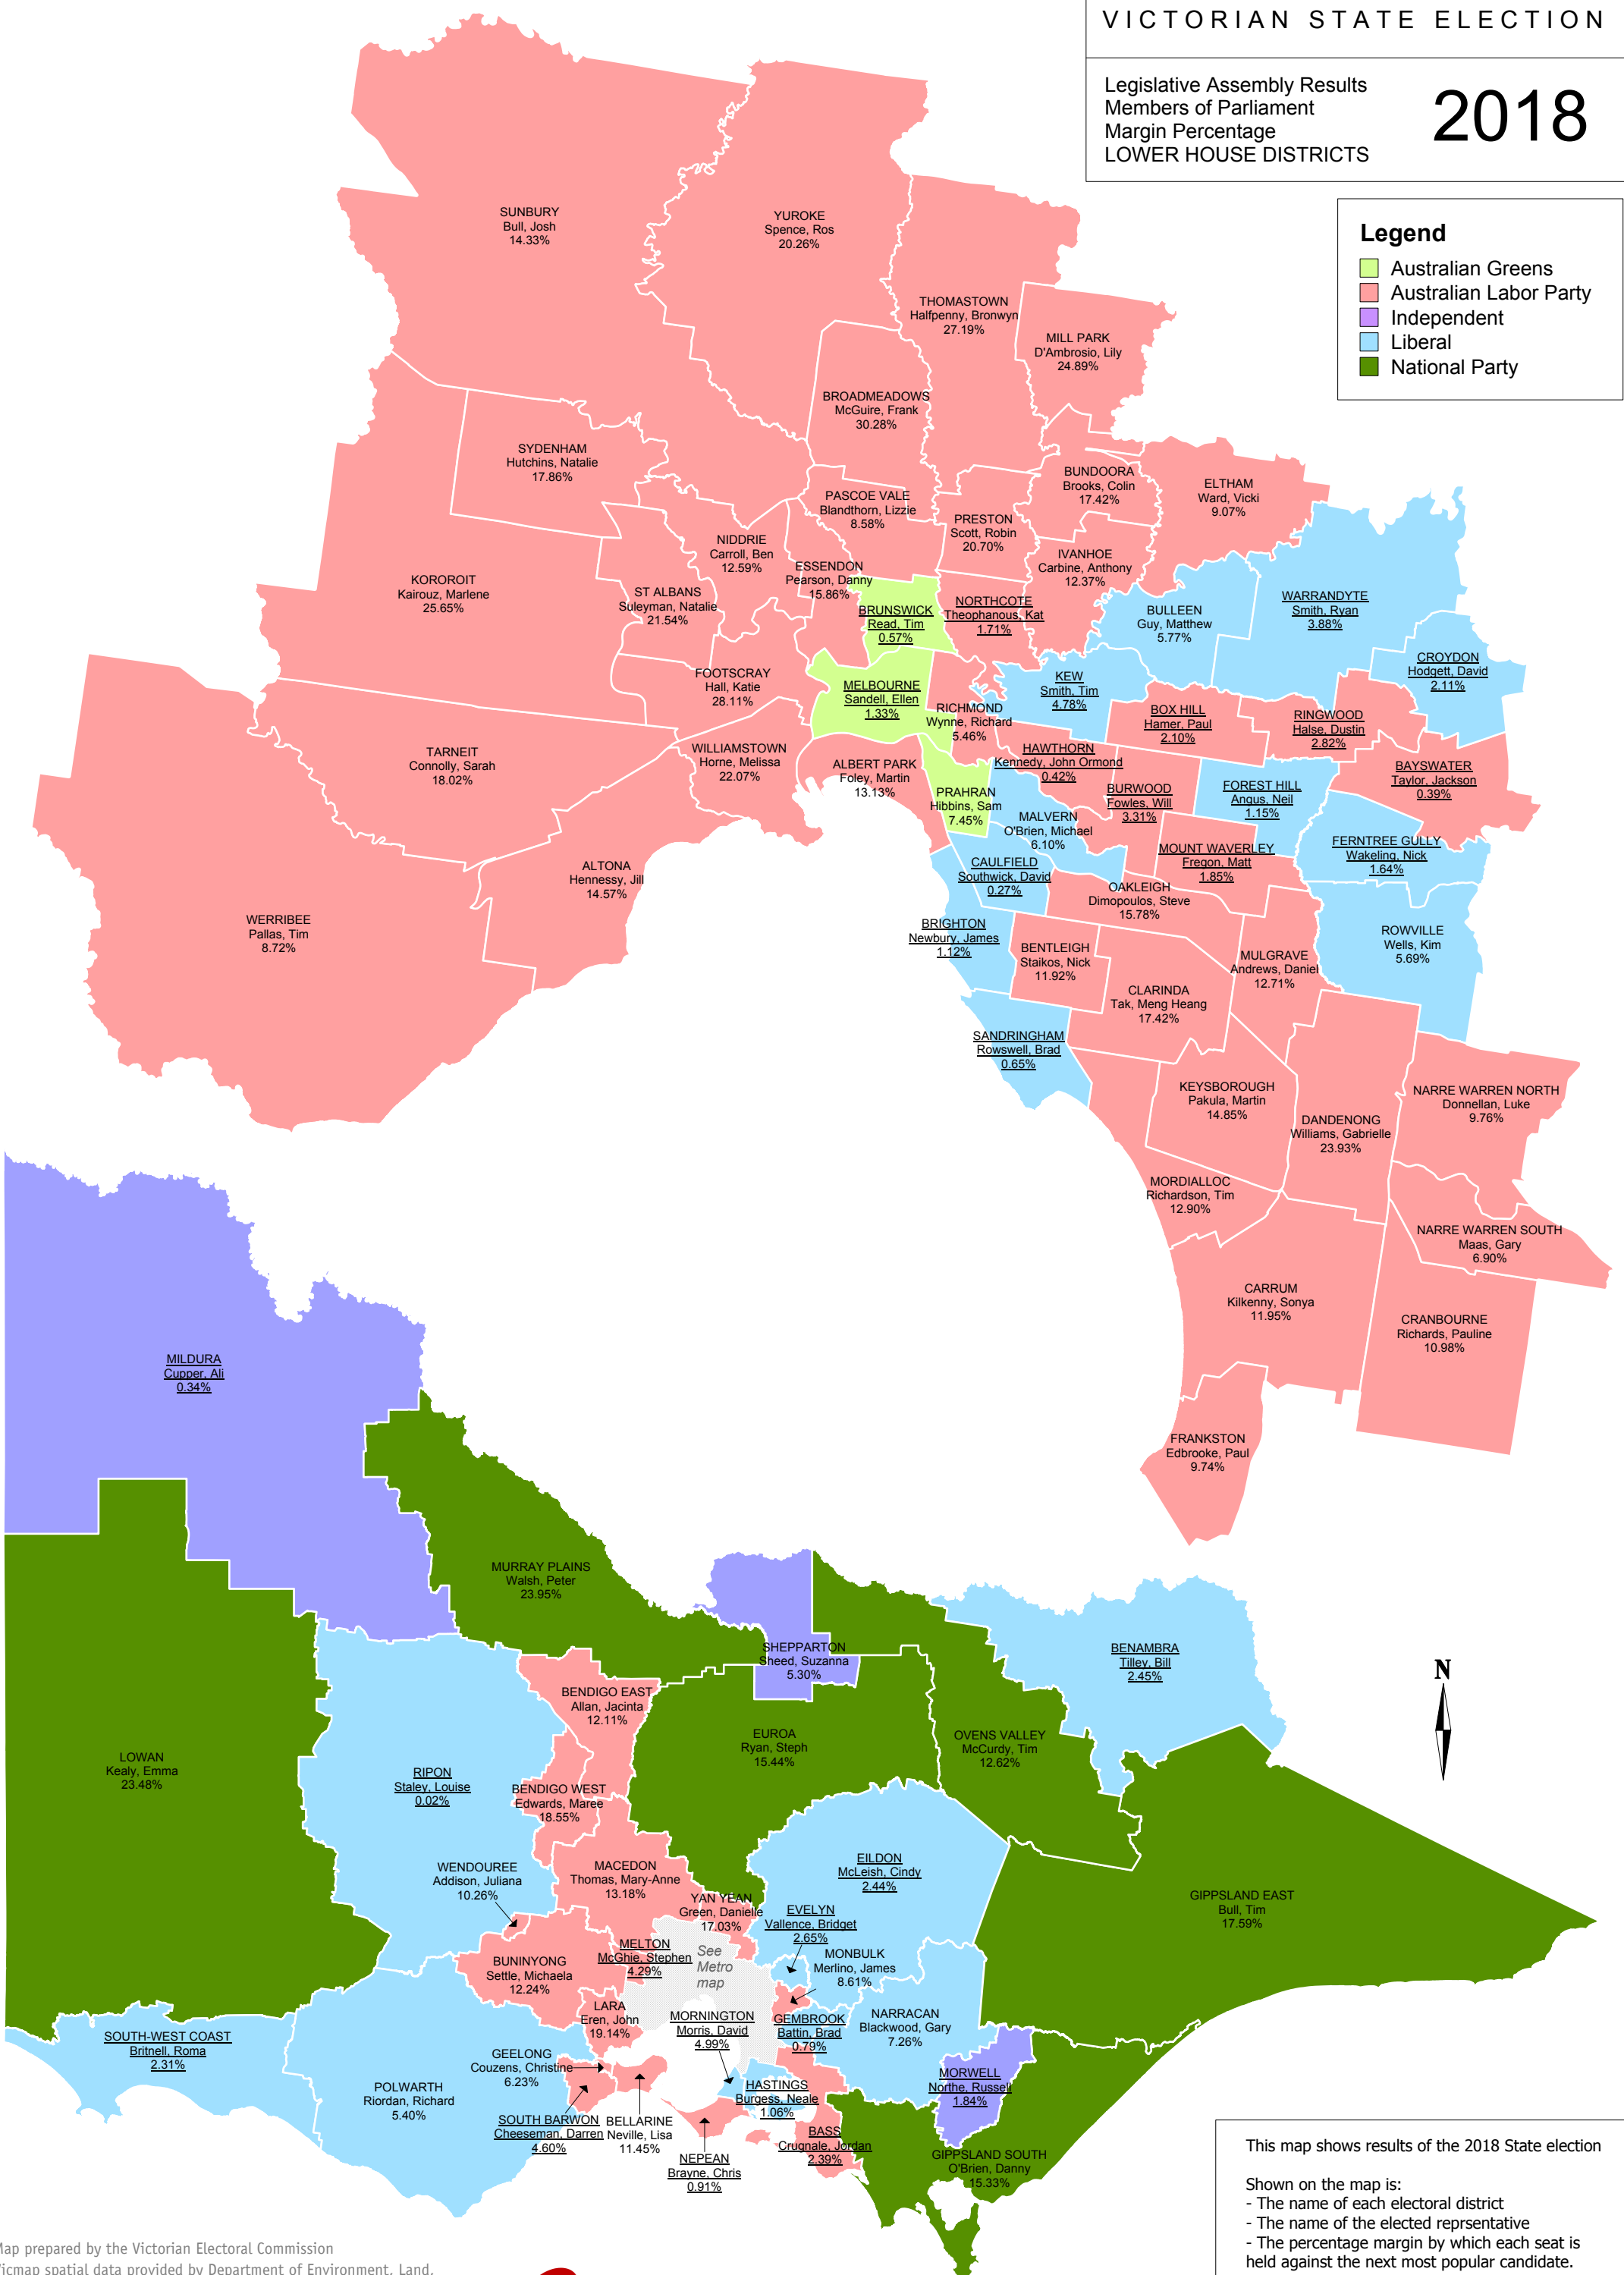

VICTORIAN STATE ELECTION

Legislative Assembly Results
Members of Parliament
Margin Percentage
LOWER HOUSE DISTRICTS

2018

Legend

- Australian Greens
- Australian Labor Party
- Independent
- Liberal
- National Party

This map shows results of the 2018 State election

Shown on the map is:

- The name of each electoral district
- The name of the elected representative
- The percentage margin by which each seat is held against the next most popular candidate.

(Margins of less than 5% are underlined.)