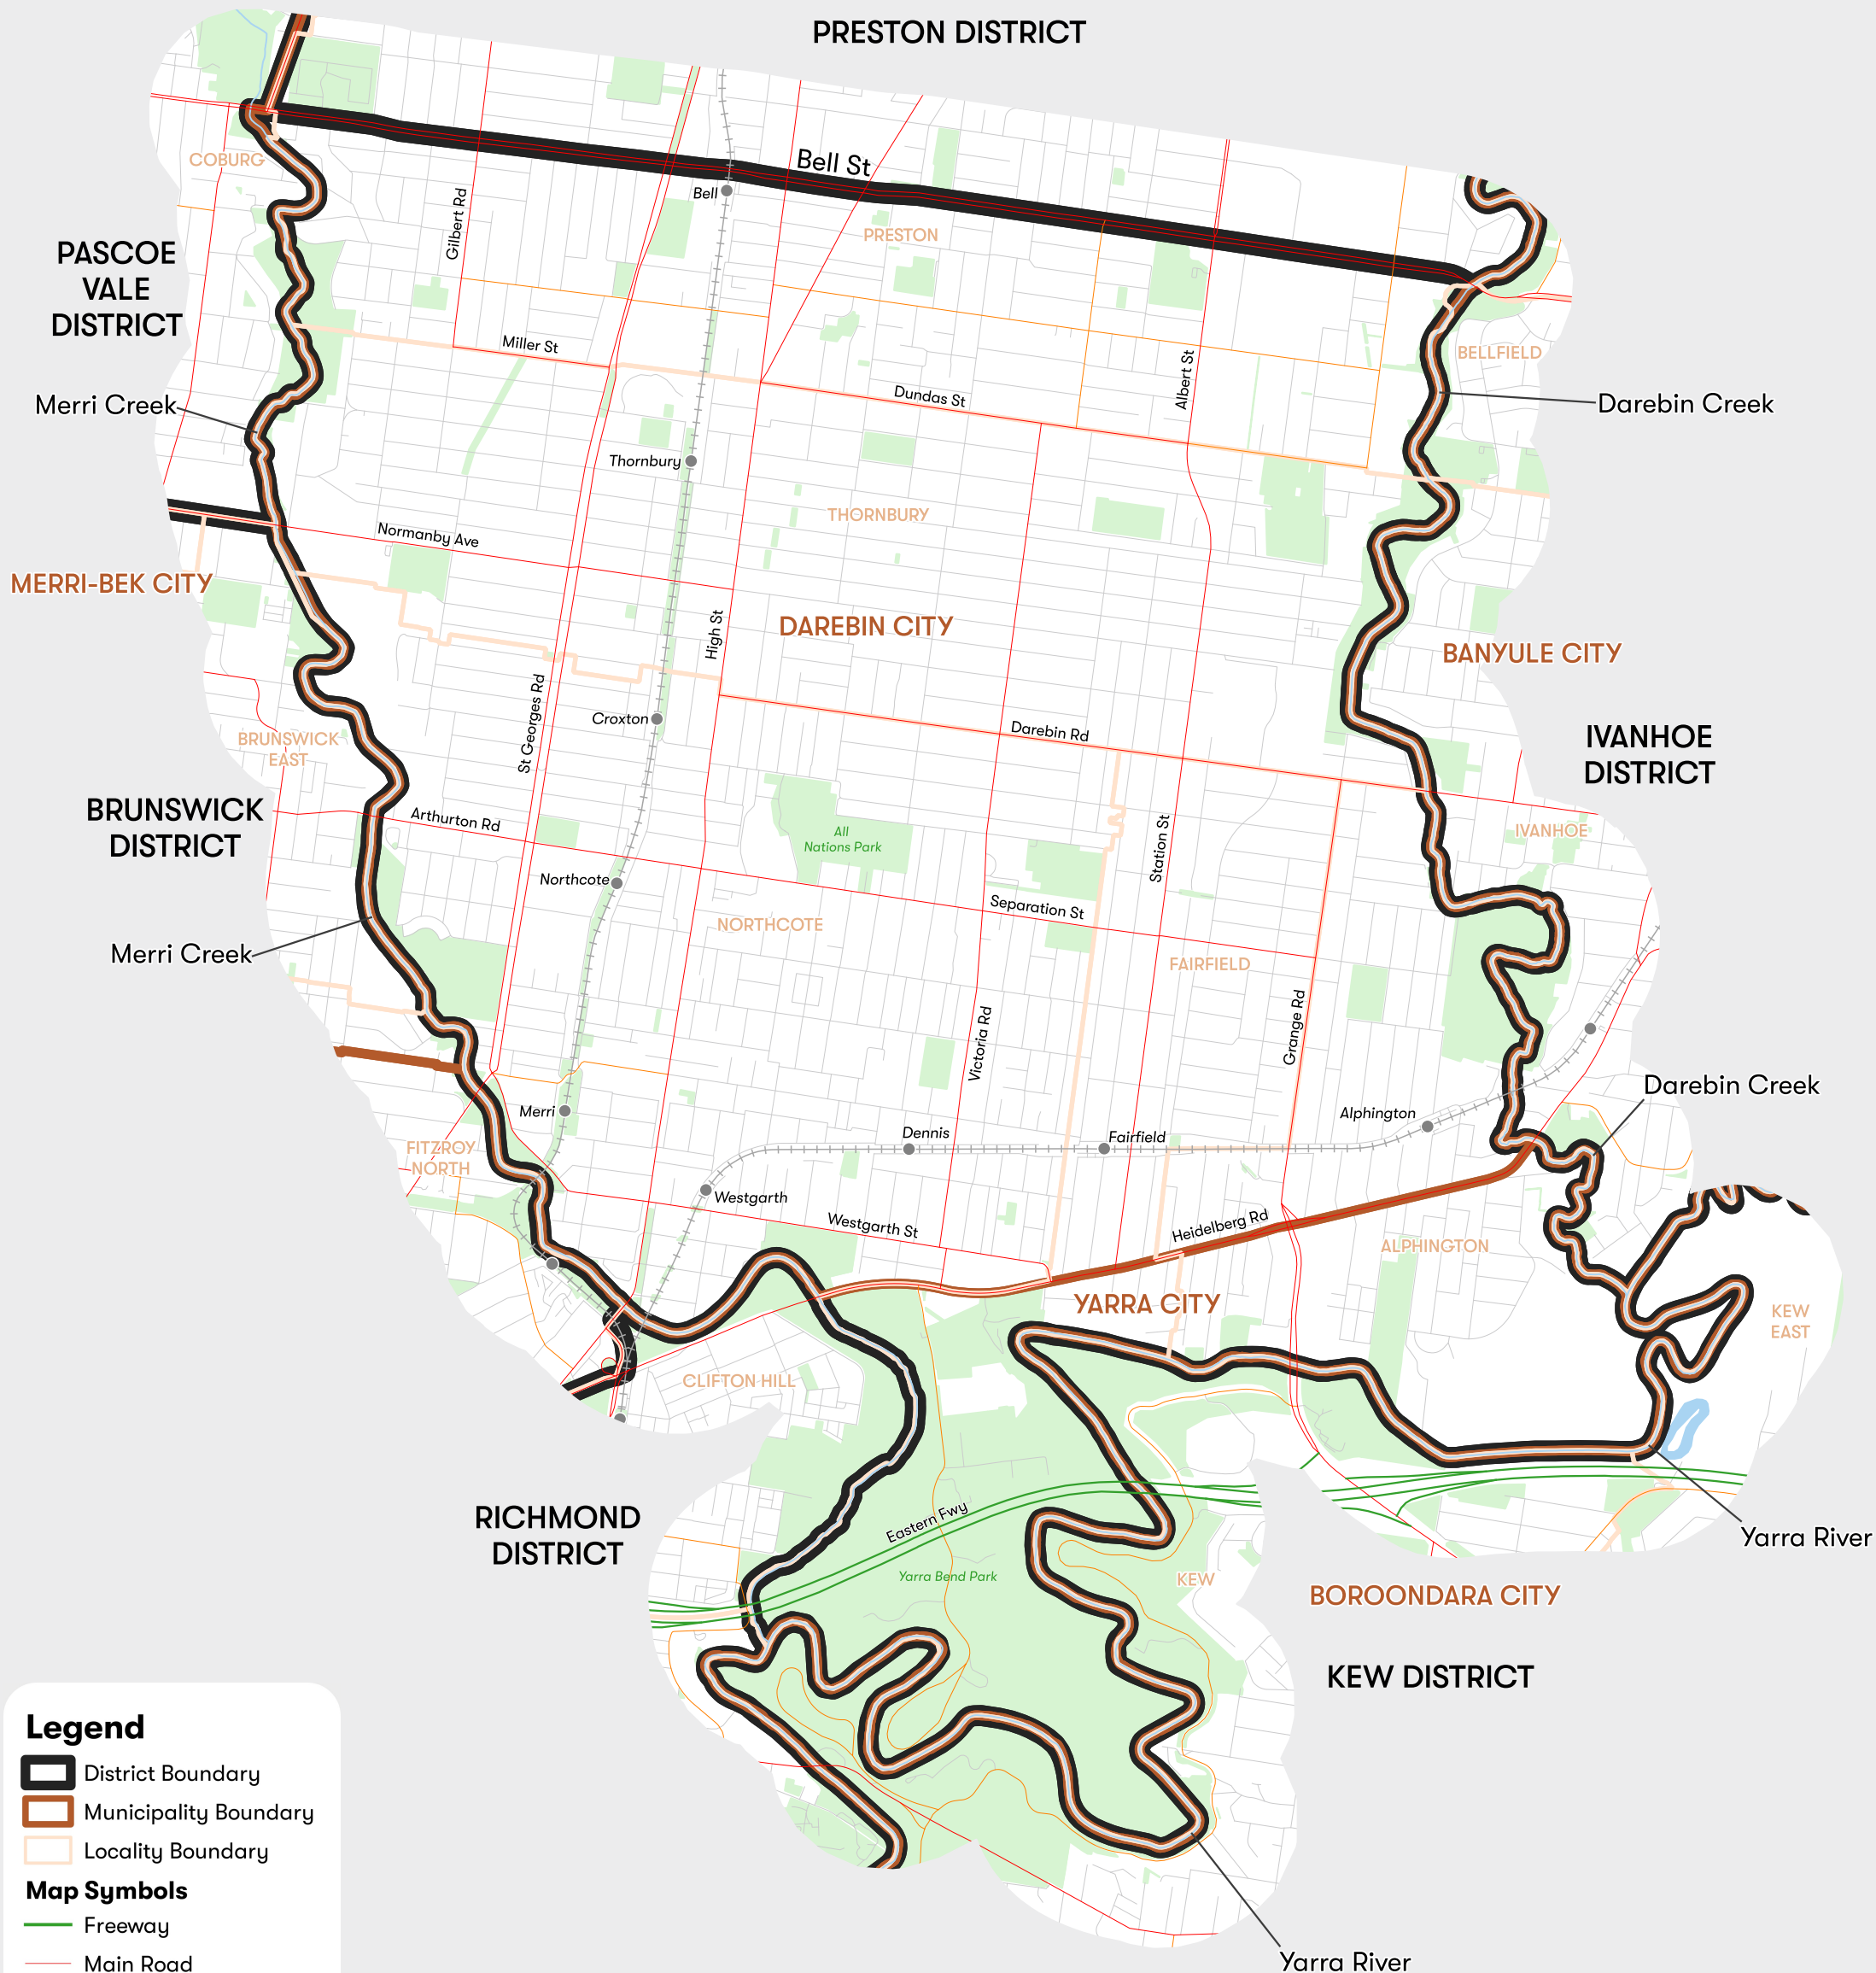

**NORTHCOTE**

Northern Metropolitan Region

Area: 21 sq km

**Legend**

- District Boundary
- Municipality Boundary
- Locality Boundary

**Map Symbols**

- Freeway
- Main Road
- Collector Road
- Minor Road
- Railway Station
- Railway
- River/Creek
- Lake
- Park/Reserve

Datasets for alignment from Vicmap as at April 2021