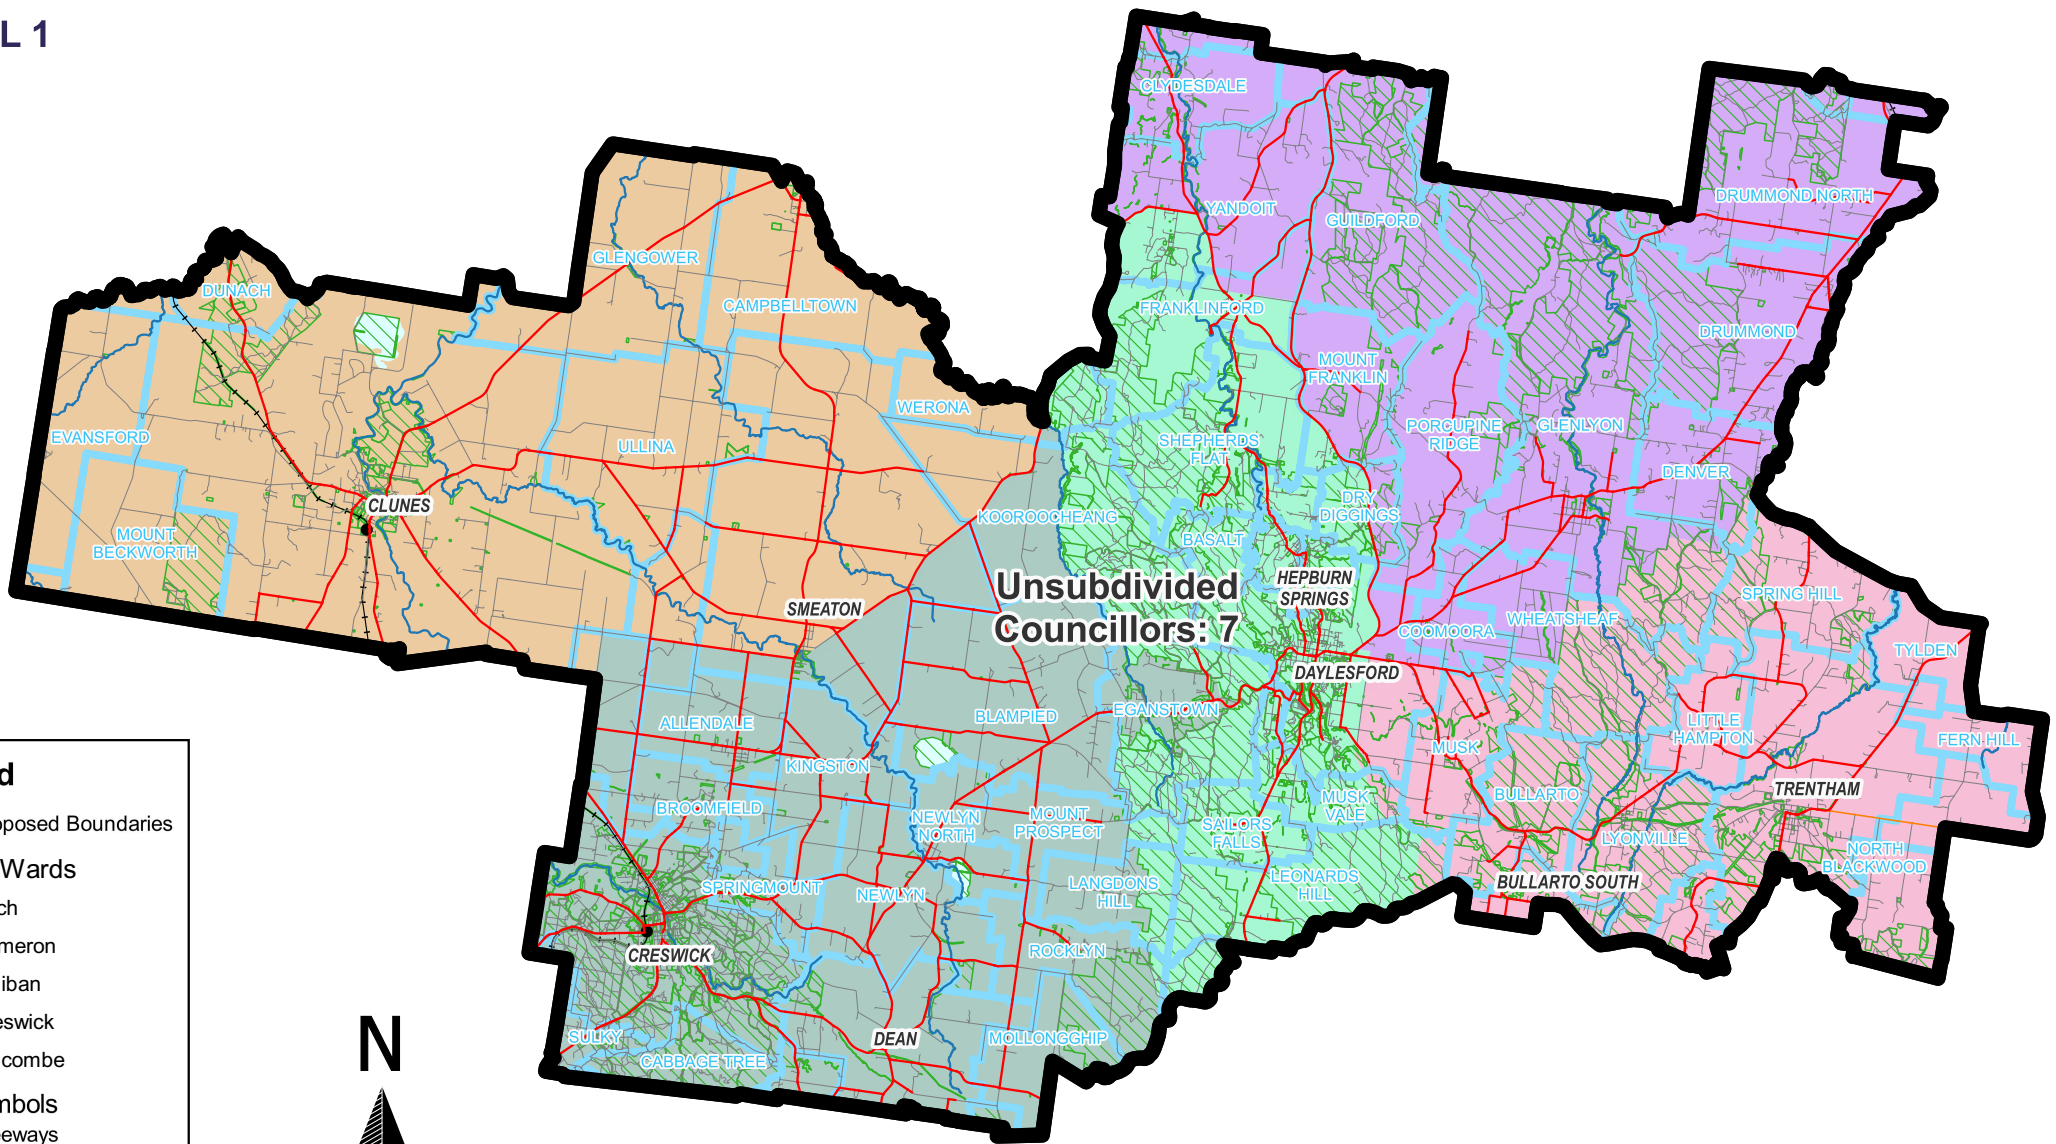

HEPBURN SHIRE COUNCIL

MODEL 1

**Unsubdivided
Councillors: 7**

Legend

- Proposed Boundaries
- Existing Wards**
- Birch
- Cameron
- Coliban
- Creswick
- Holcombe
- Map Symbols**
- Freeways
- Main Roads
- Collector Roads
- Minor Roads
- Railways
- Railway Stations
- Rivers & Creeks
- Lakes
- Parks & Reserves
- Locality Boundaries

Ward	Councillors	Electors*	Deviation	Area sq km
Unsubdivided	7	16,283	0%	1,472
Total	7	16,283		1,472

*Electors as at 11 Nov 2022