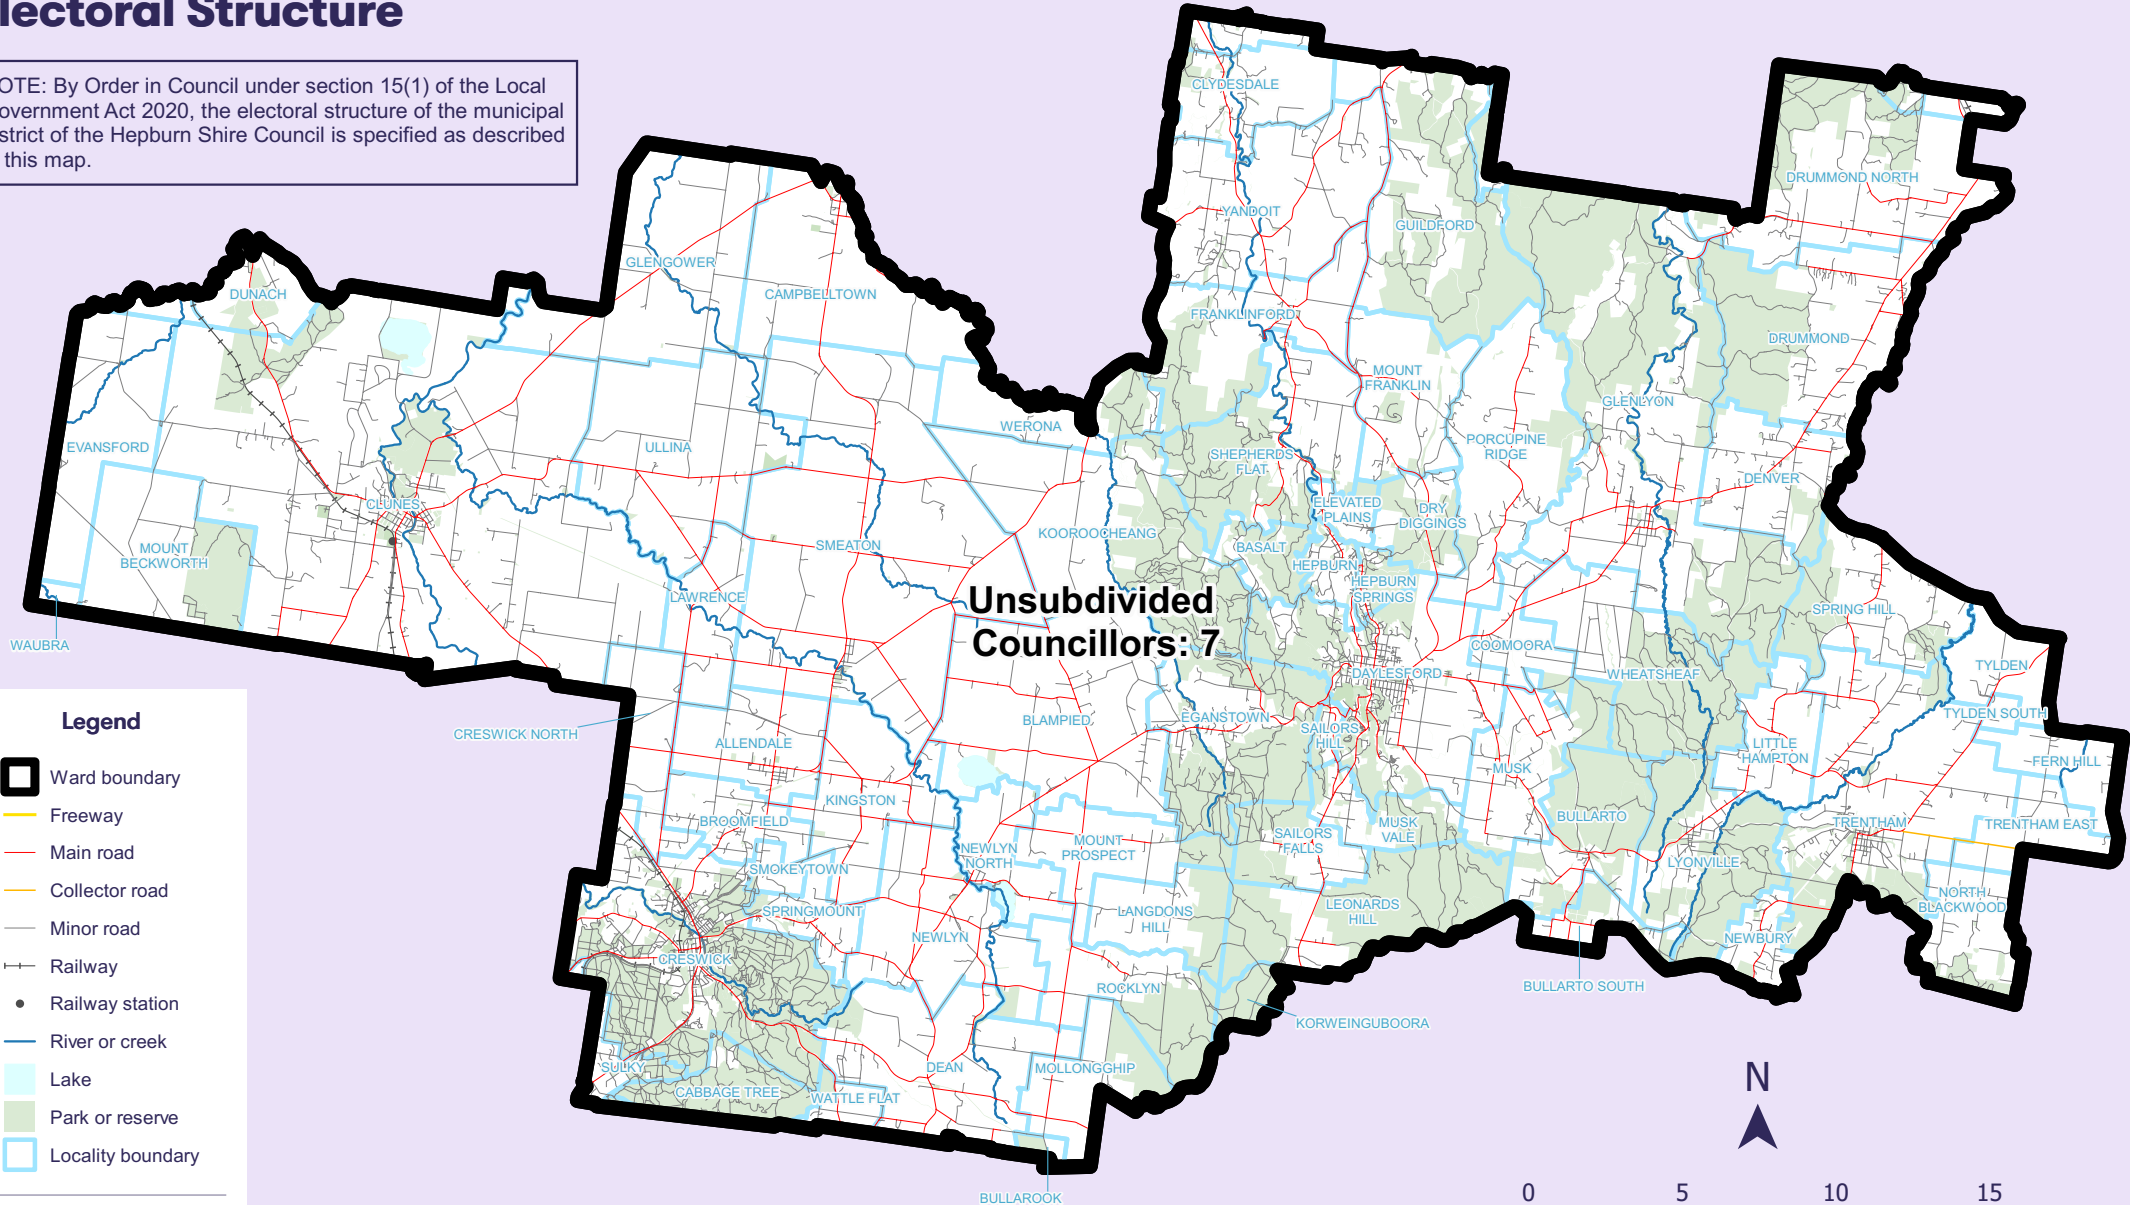

Hepburn Shire Council

Electoral Structure

NOTE: By Order in Council under section 15(1) of the Local Government Act 2020, the electoral structure of the municipal district of the Hepburn Shire Council is specified as described in this map.

**Unsubdivided
Councillors: 7**

Legend

- Ward boundary
- Freeway
- Main road
- Collector road
- Minor road
- Railway
- Railway station
- River or creek
- Lake
- Park or reserve
- Locality boundary

DATASETS FOR BOUNDARY ALIGNMENT AS AT NOVEMBER 2022