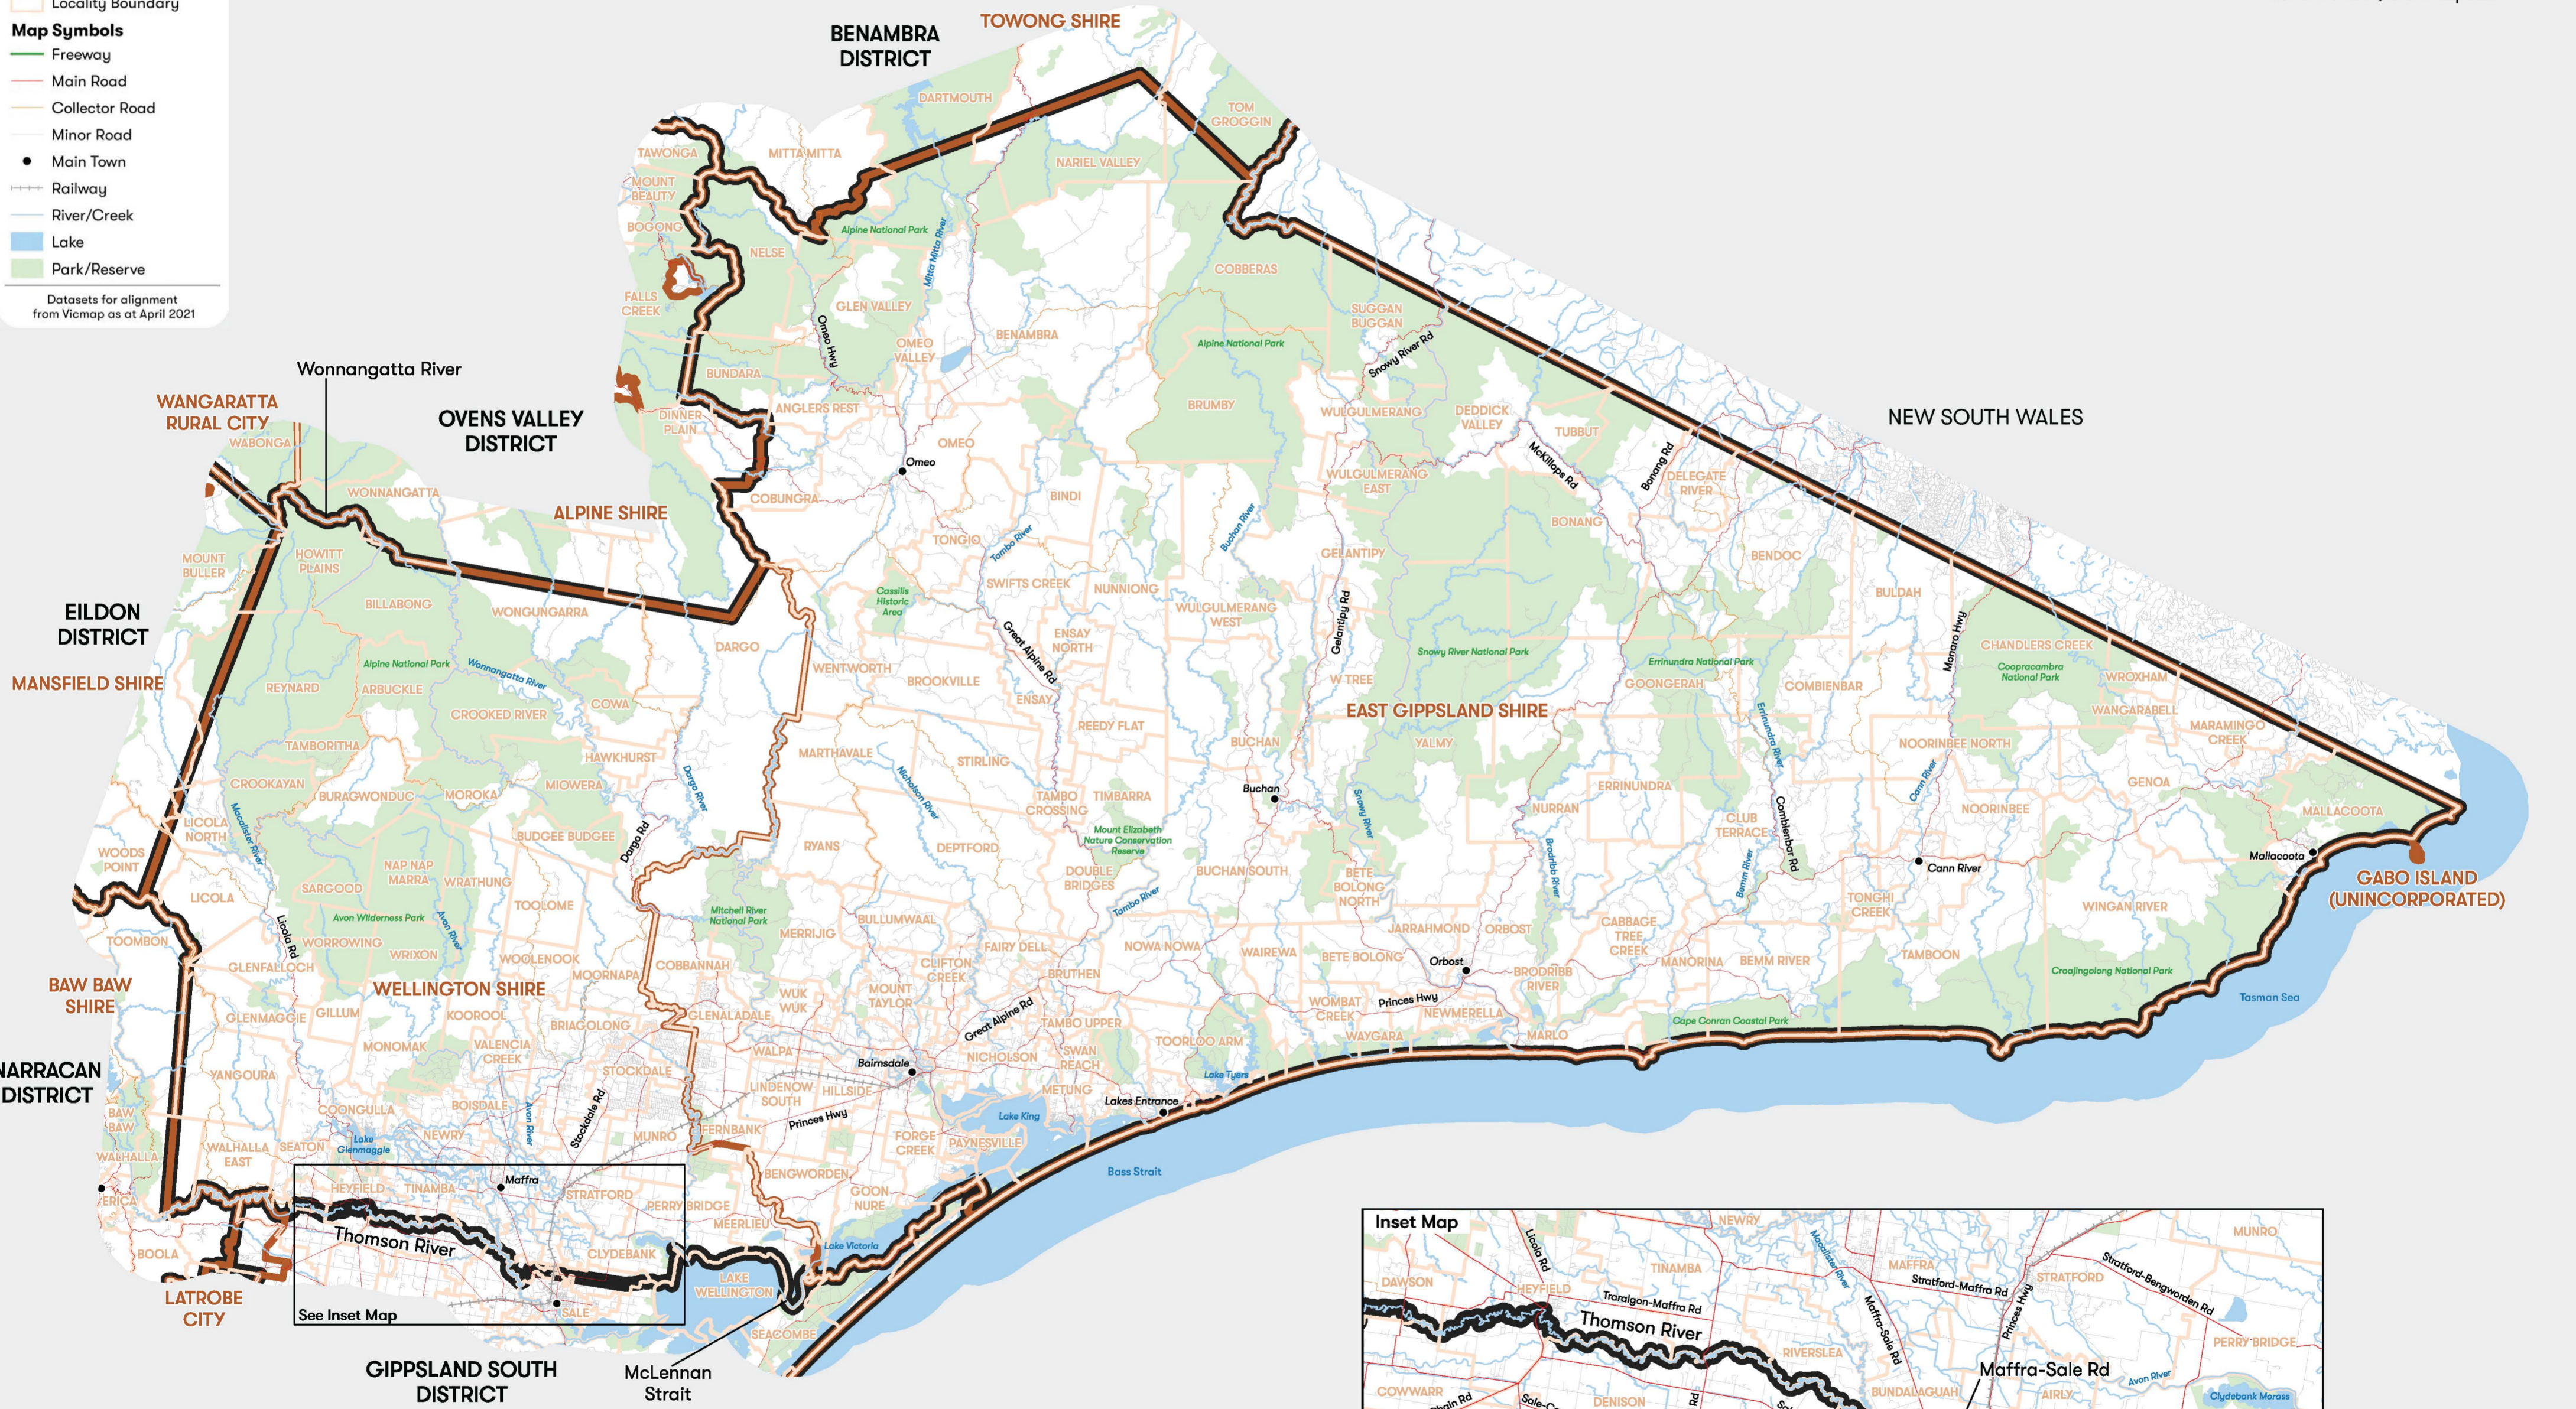

GIPPSLAND EAST

Eastern Victoria Region
Area: 27,544 sq km

Legend

- District Boundary
- Municipality Boundary
- Locality Boundary
- Freeway
- Main Road
- Collector Road
- Minor Road
- Main Town
- Railway
- River/Creek
- Lake
- Park/Reserve

Datasets for alignment from Vicmap as at April 2021

See Inset Map

0 5 10 km

0 30 60 km