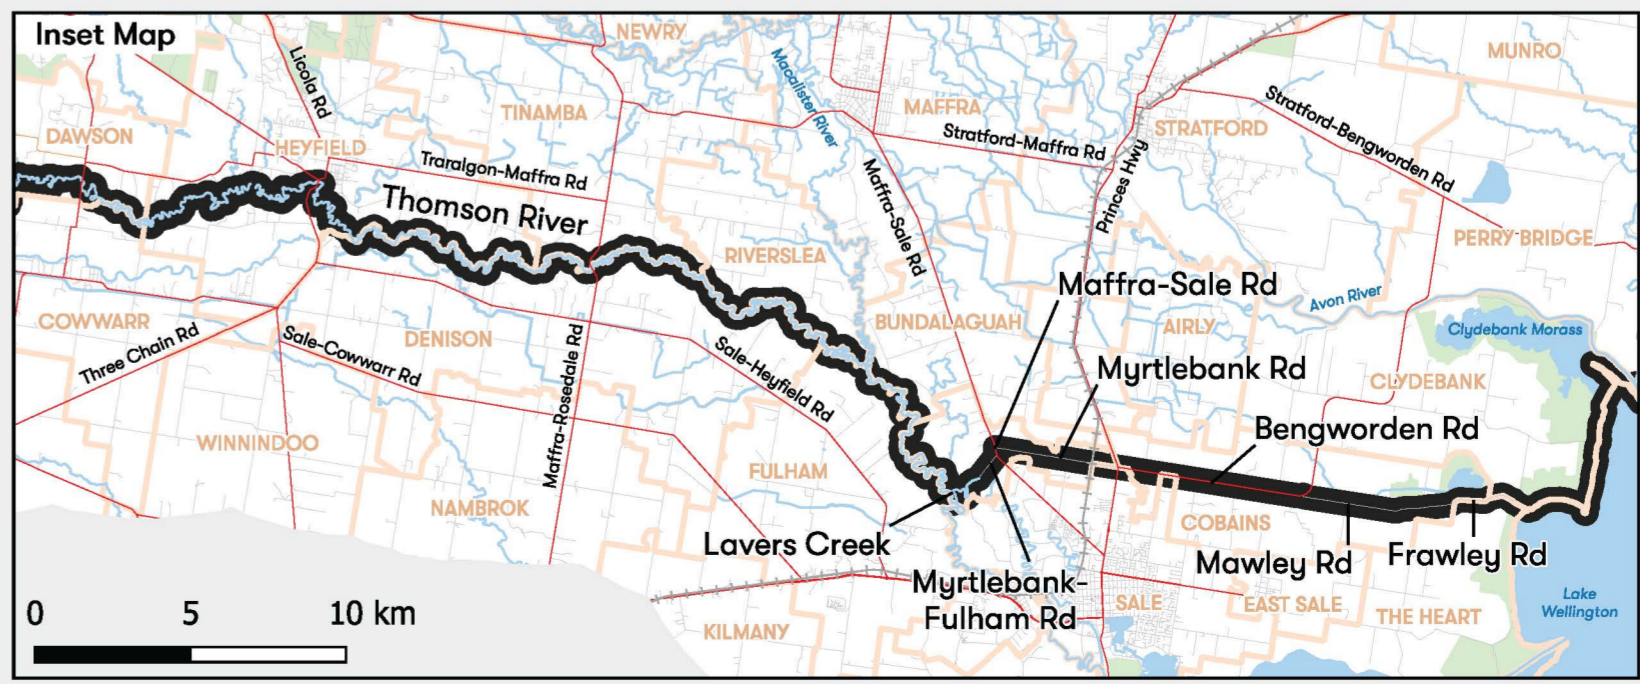

GIPPSLAND EAST

Eastern Victoria Region
Area: 27,544 sq km

Legend

- District Boundary
- Municipality Boundary
- Locality Boundary
- Freeway
- Main Road
- Collector Road
- Minor Road
- Main Town
- Railway
- River/Creek
- Lake
- Park/Reserve

Datasets for alignment from Vicmap as at April 2021

See Inset Map

0 5 10 km

0 30 60 km