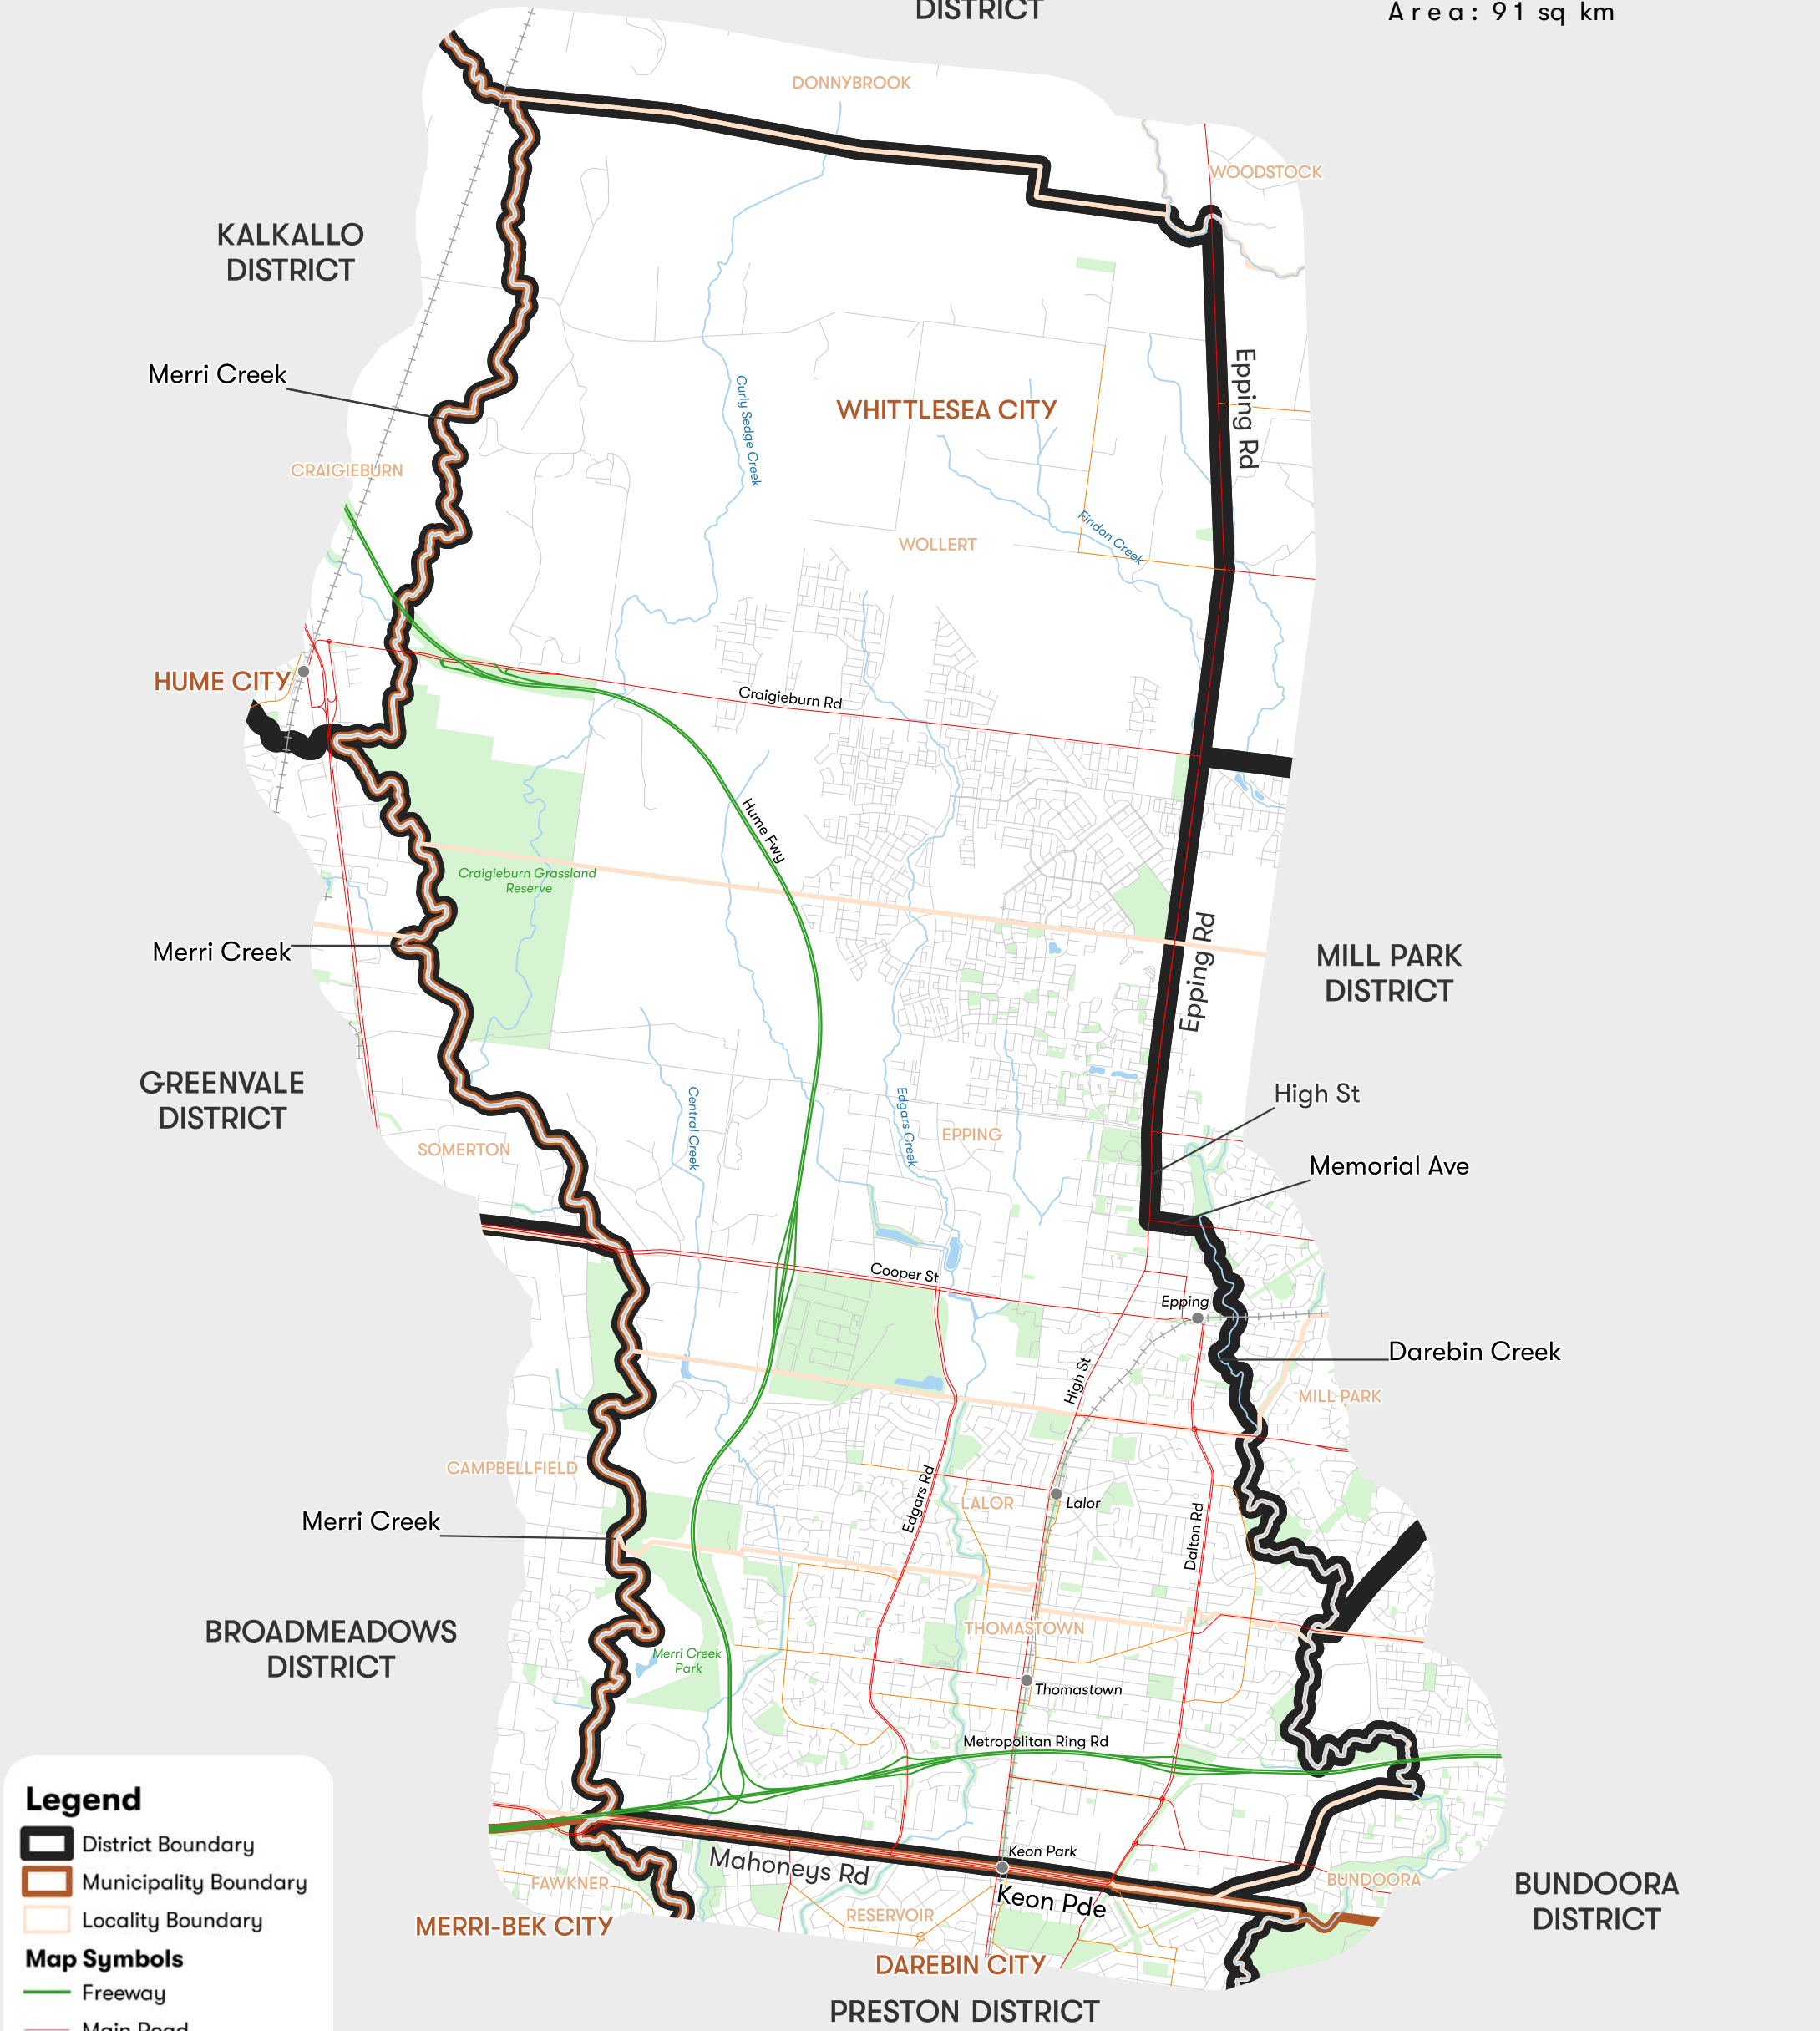

THOMASTOWN

YAN YEAN DISTRICT

Northern Metropolitan Region
Area: 91 sq km

Legend

- District Boundary
- Municipality Boundary
- Locality Boundary
- Map Symbols**
- Freeway
- Main Road
- Collector Road
- Minor Road
- Railway Station
- Railway
- River/Creek
- Lake
- Park/Reserve

Datasets for alignment from Vicmap as at April 2021