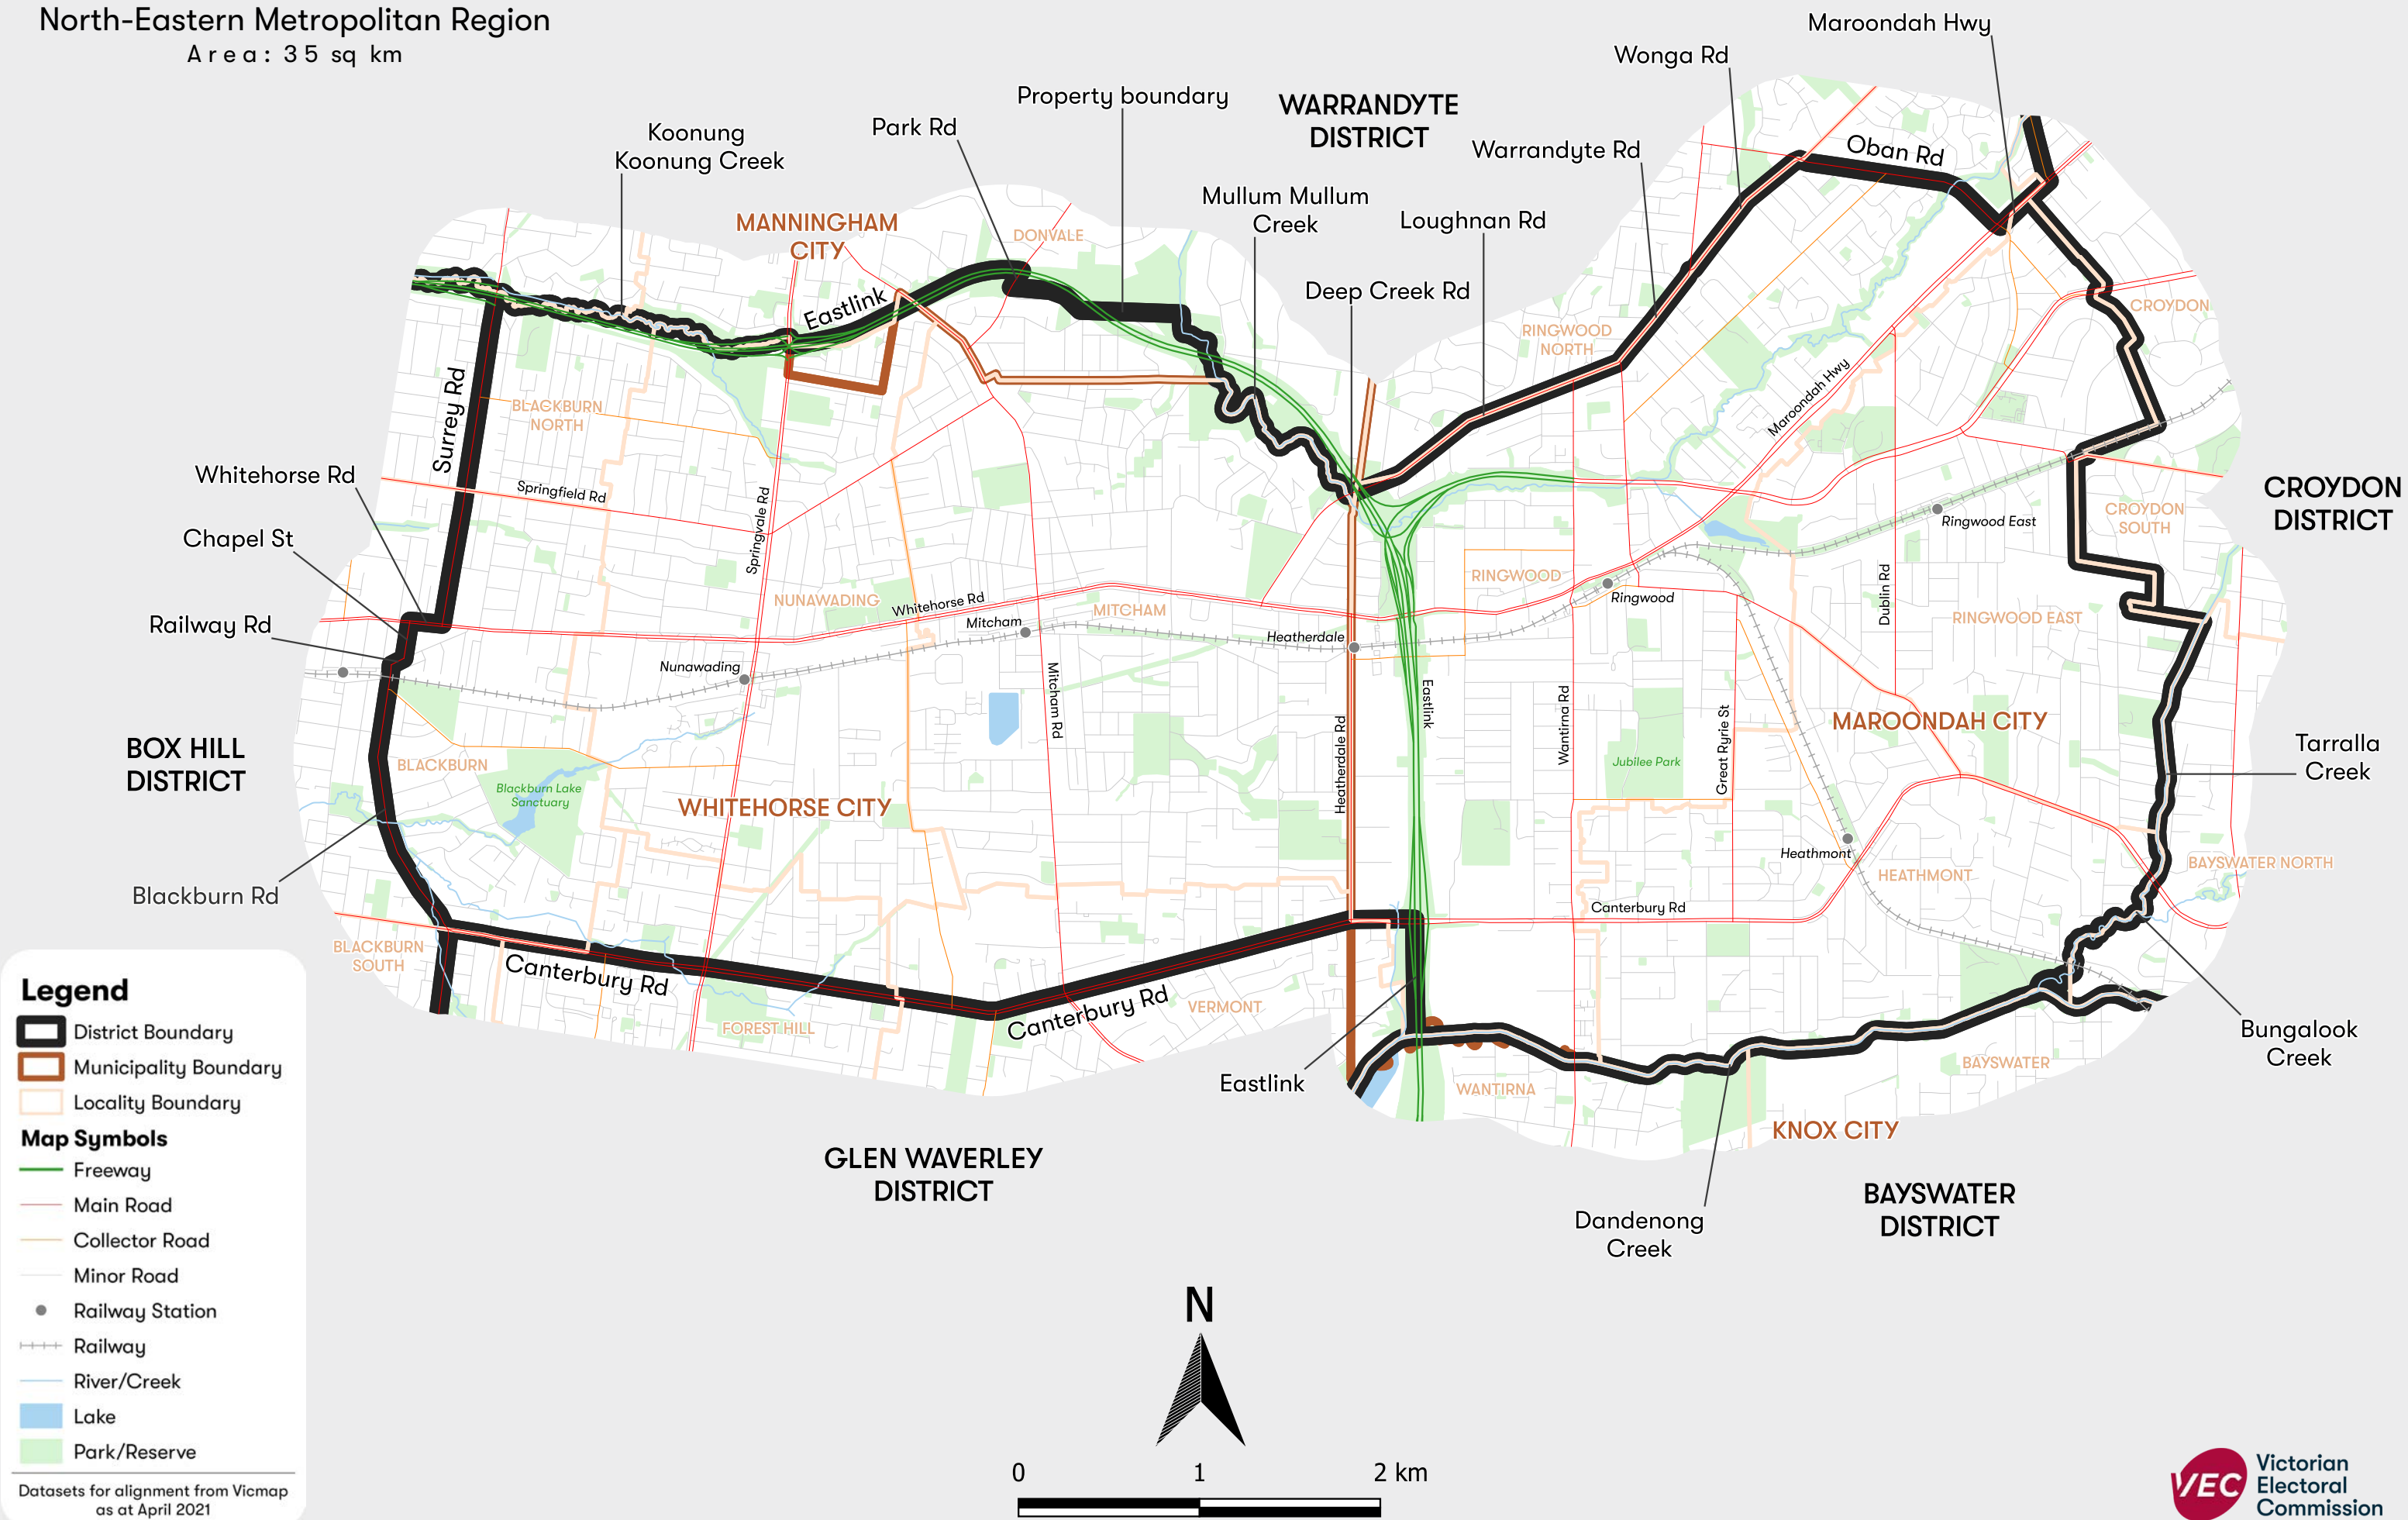

Electoral District

RINGWOOD

North-Eastern Metropolitan Region

Area: 35 sq km

Legend

- District Boundary
- Municipality Boundary
- Locality Boundary
- Map Symbols**
- Freeway
- Main Road
- Collector Road
- Minor Road
- Railway Station
- Railway
- River/Creek
- Lake
- Park/Reserve

Datasets for alignment from Vicmap as at April 2021