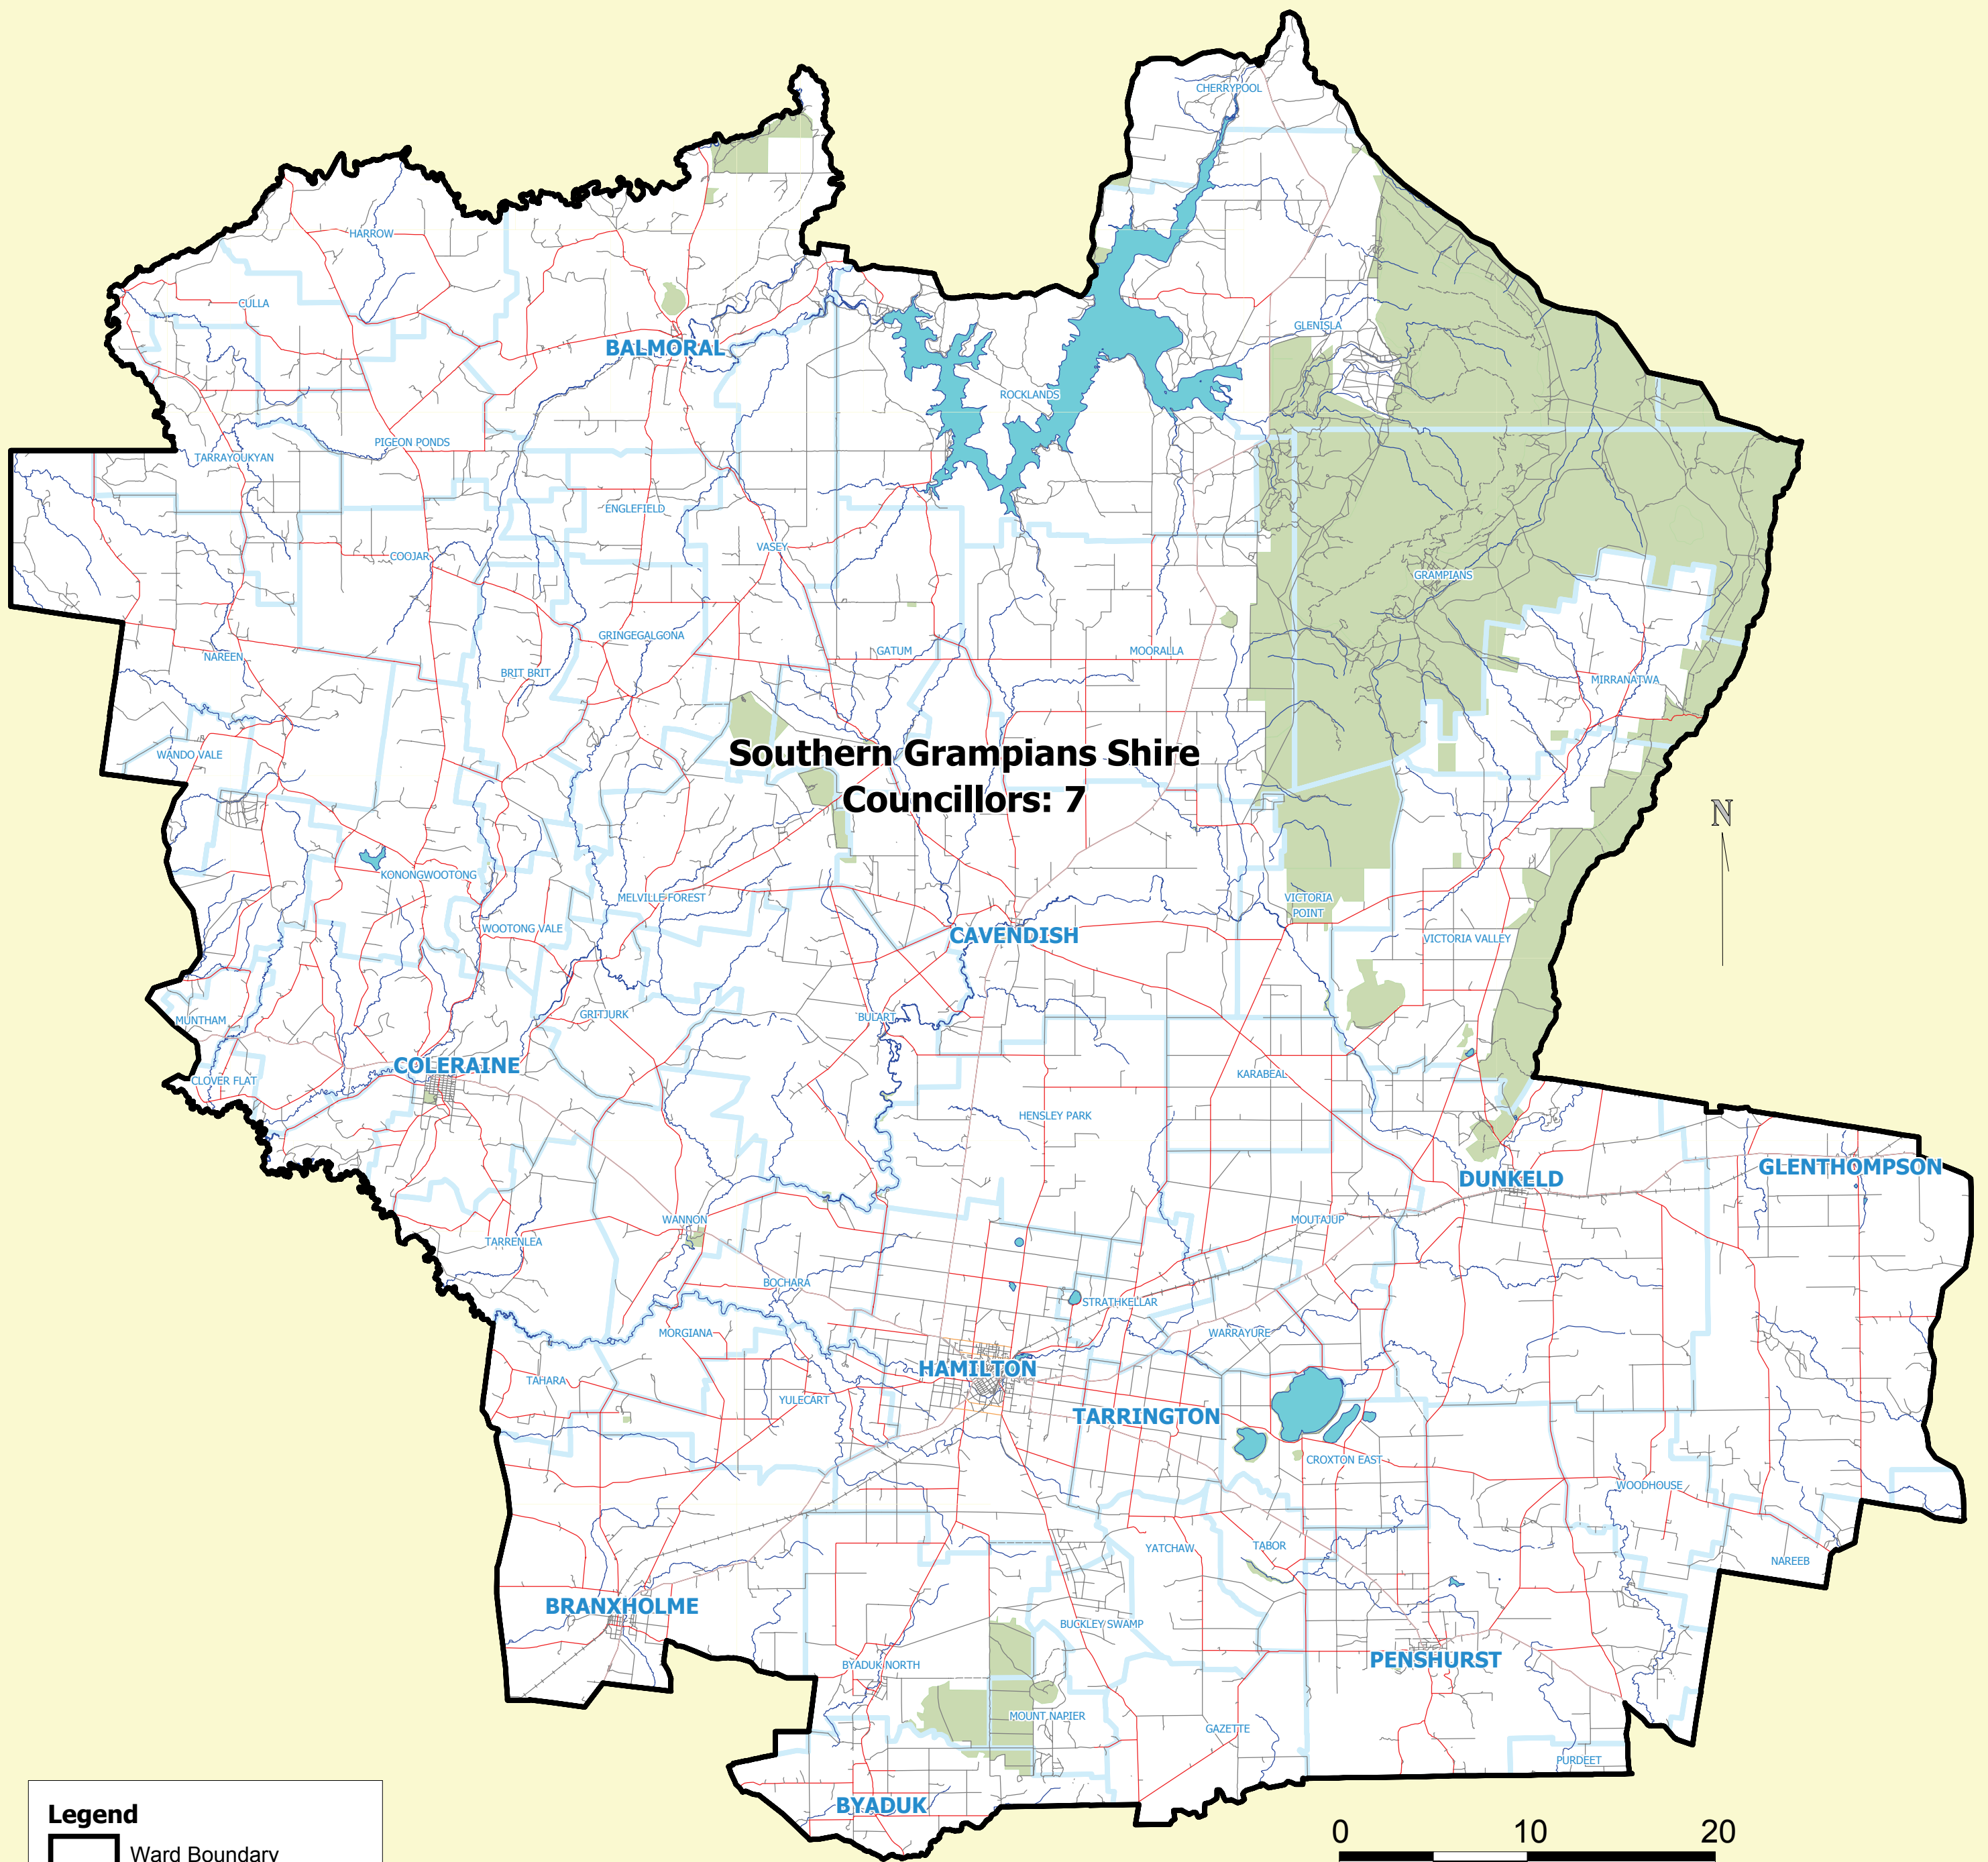

Local Government Act 1989
ELECTORAL STRUCTURE OF SOUTHERN GRAMPIANS SHIRE COUNCIL

Legend

- Ward Boundary
- Locality Boundary
- **Map Symbols**
- Freeway
- Main Road
- Collector Road
- Road
- Unsealed Road
- River/Creek
- Railway Line
- Lake
- Parks and Reserves

Electoral Structure of
Southern Grampians Shire Council
LEGL./07-321