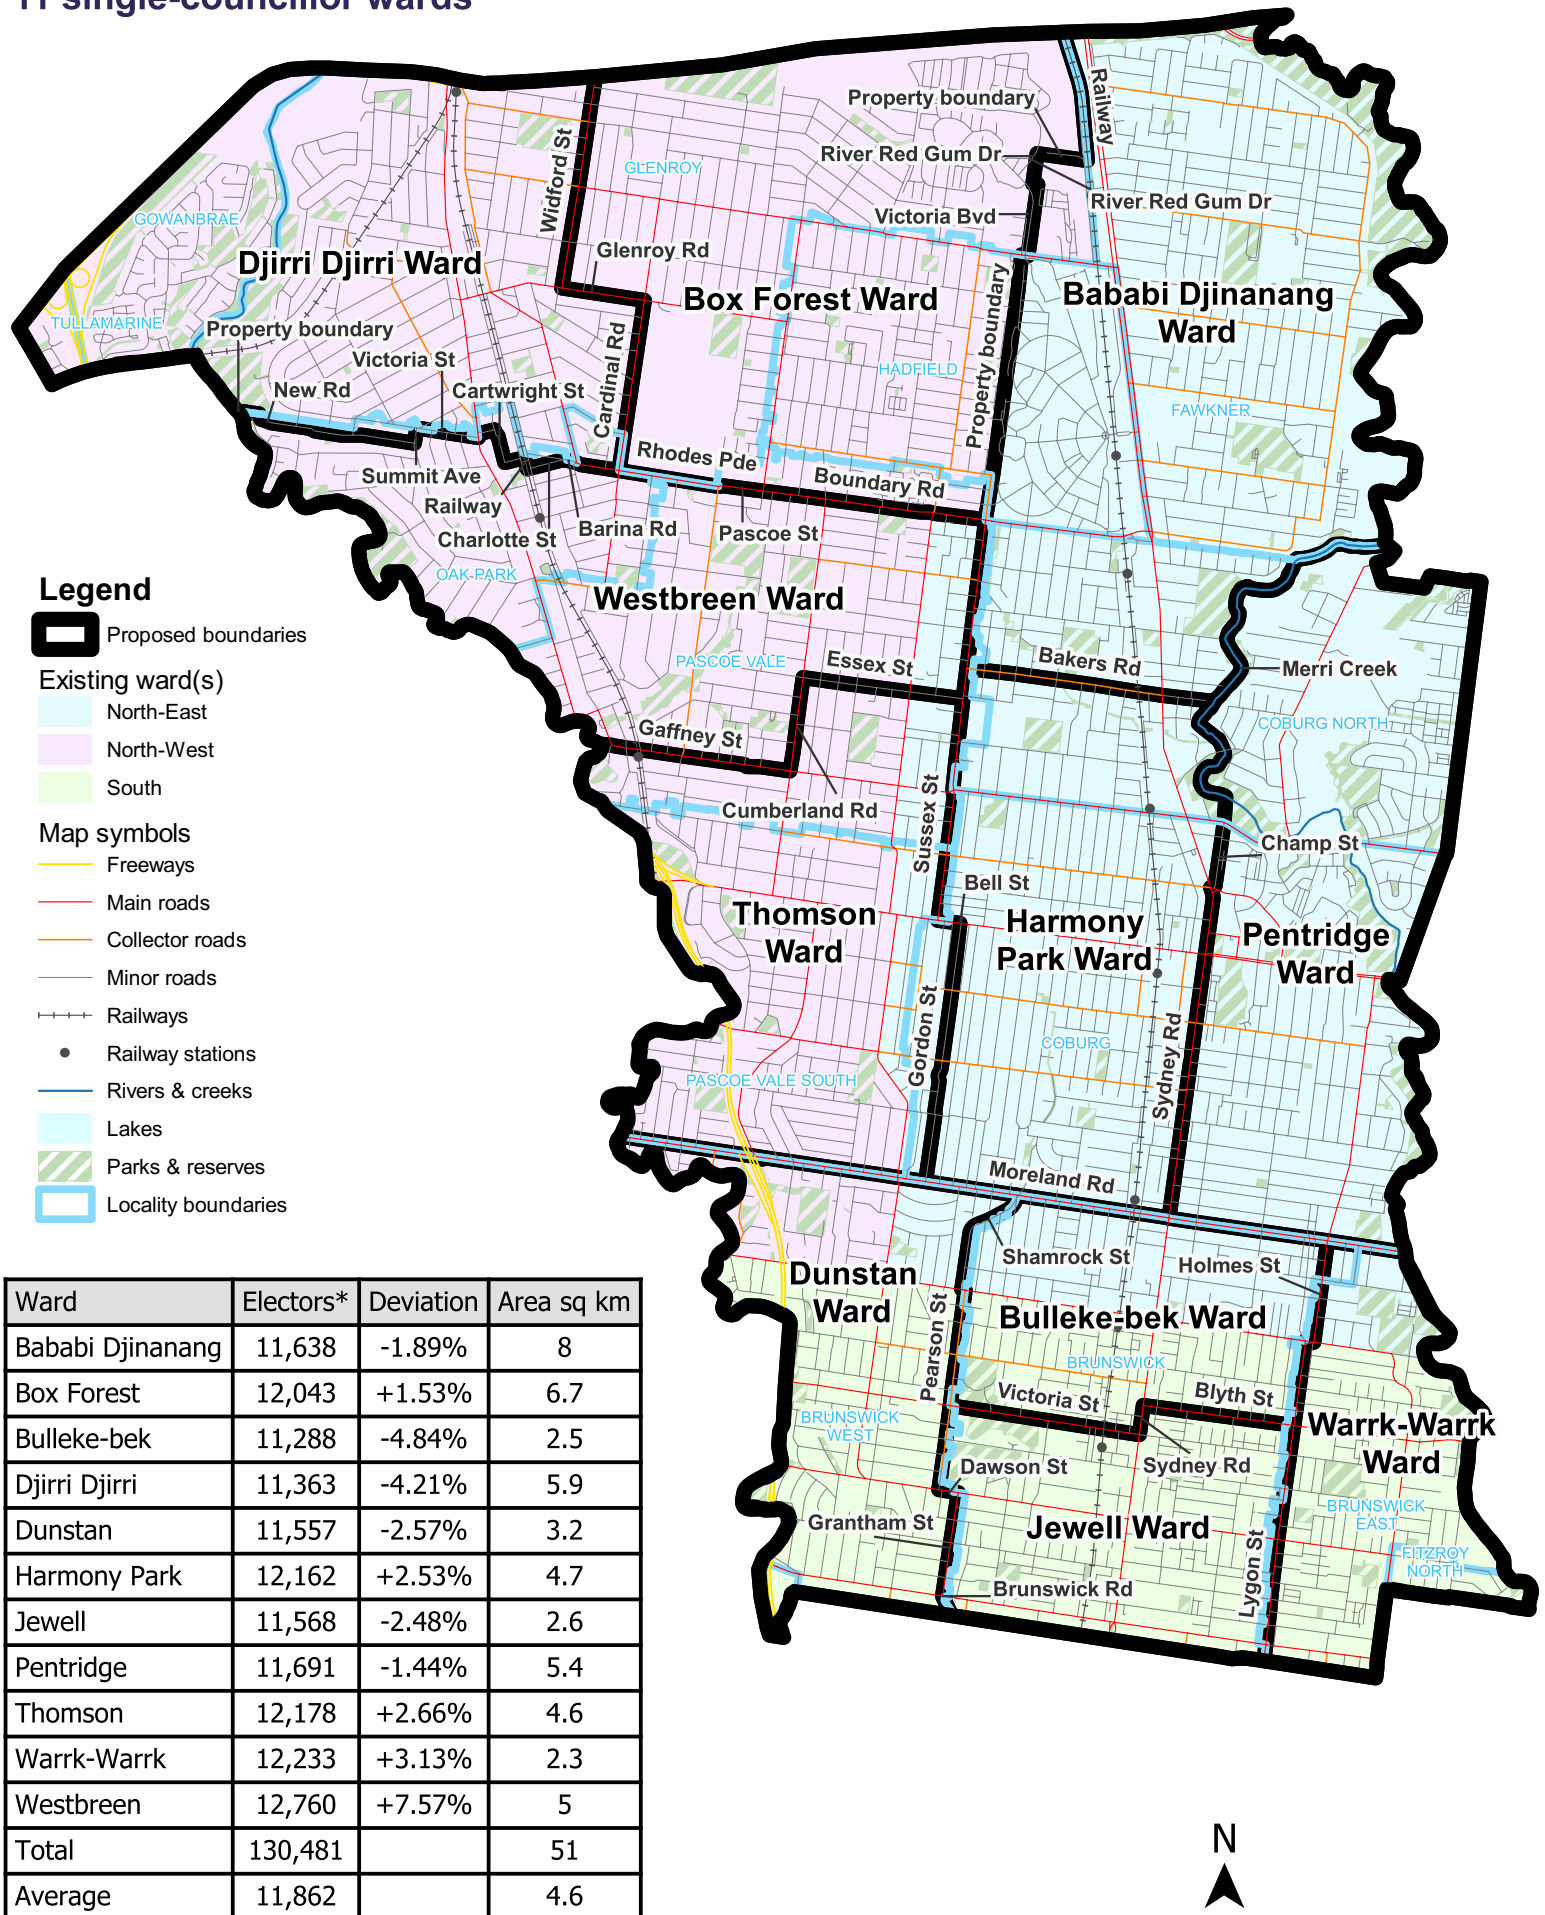

# Merri-Bek City Council

### 11 single-councillor wards

\*Elector numbers as at 25 July 2023

Data use:

Layers for alignment:  
 © State of Victoria (Department of Energy, Environment and Climate Action)

Disclaimer: This content is provided for information purposes only. While every effort has been made to ensure accuracy and authenticity of the content, the Victorian government does not accept any liability to any person for the information provided.

Kilometres