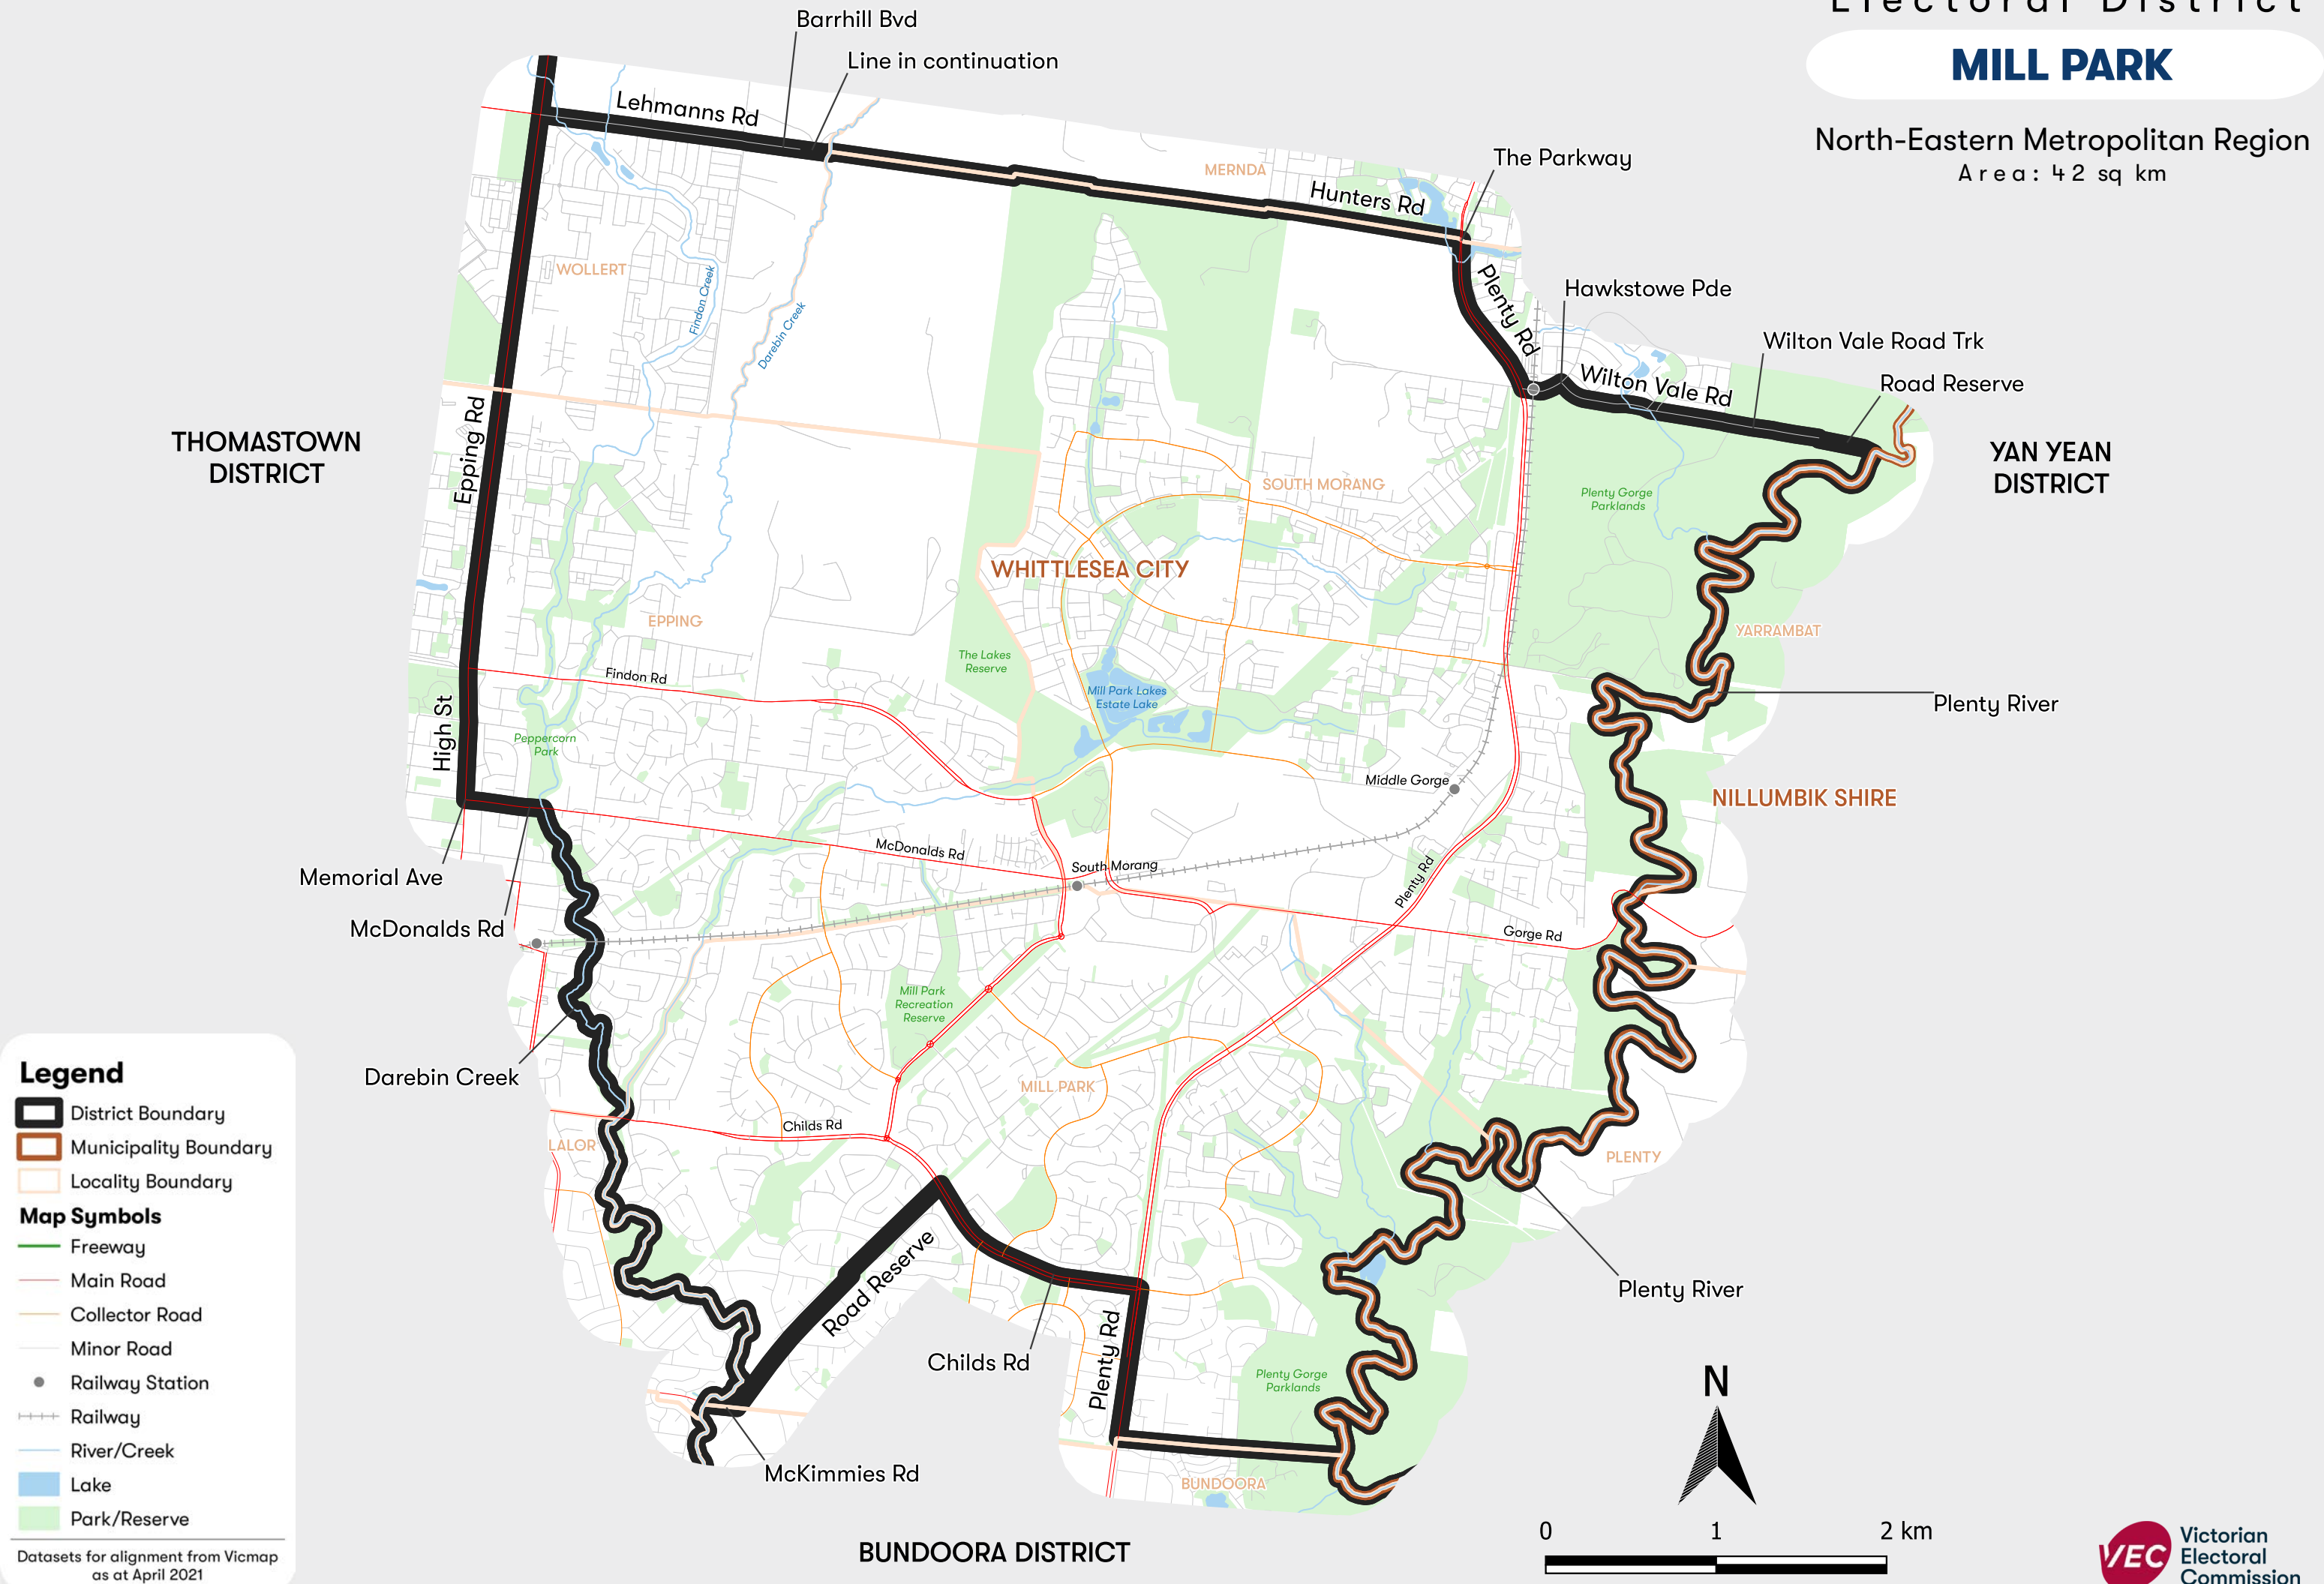

MILL PARK

North-Eastern Metropolitan Region

Area: 42 sq km

Legend

- District Boundary
- Municipality Boundary
- Locality Boundary

Map Symbols

- Freeway
- Main Road
- Collector Road
- Minor Road
- Railway Station
- Railway
- River/Creek
- Lake
- Park/Reserve

Datasets for alignment from Vicmap as at April 2021