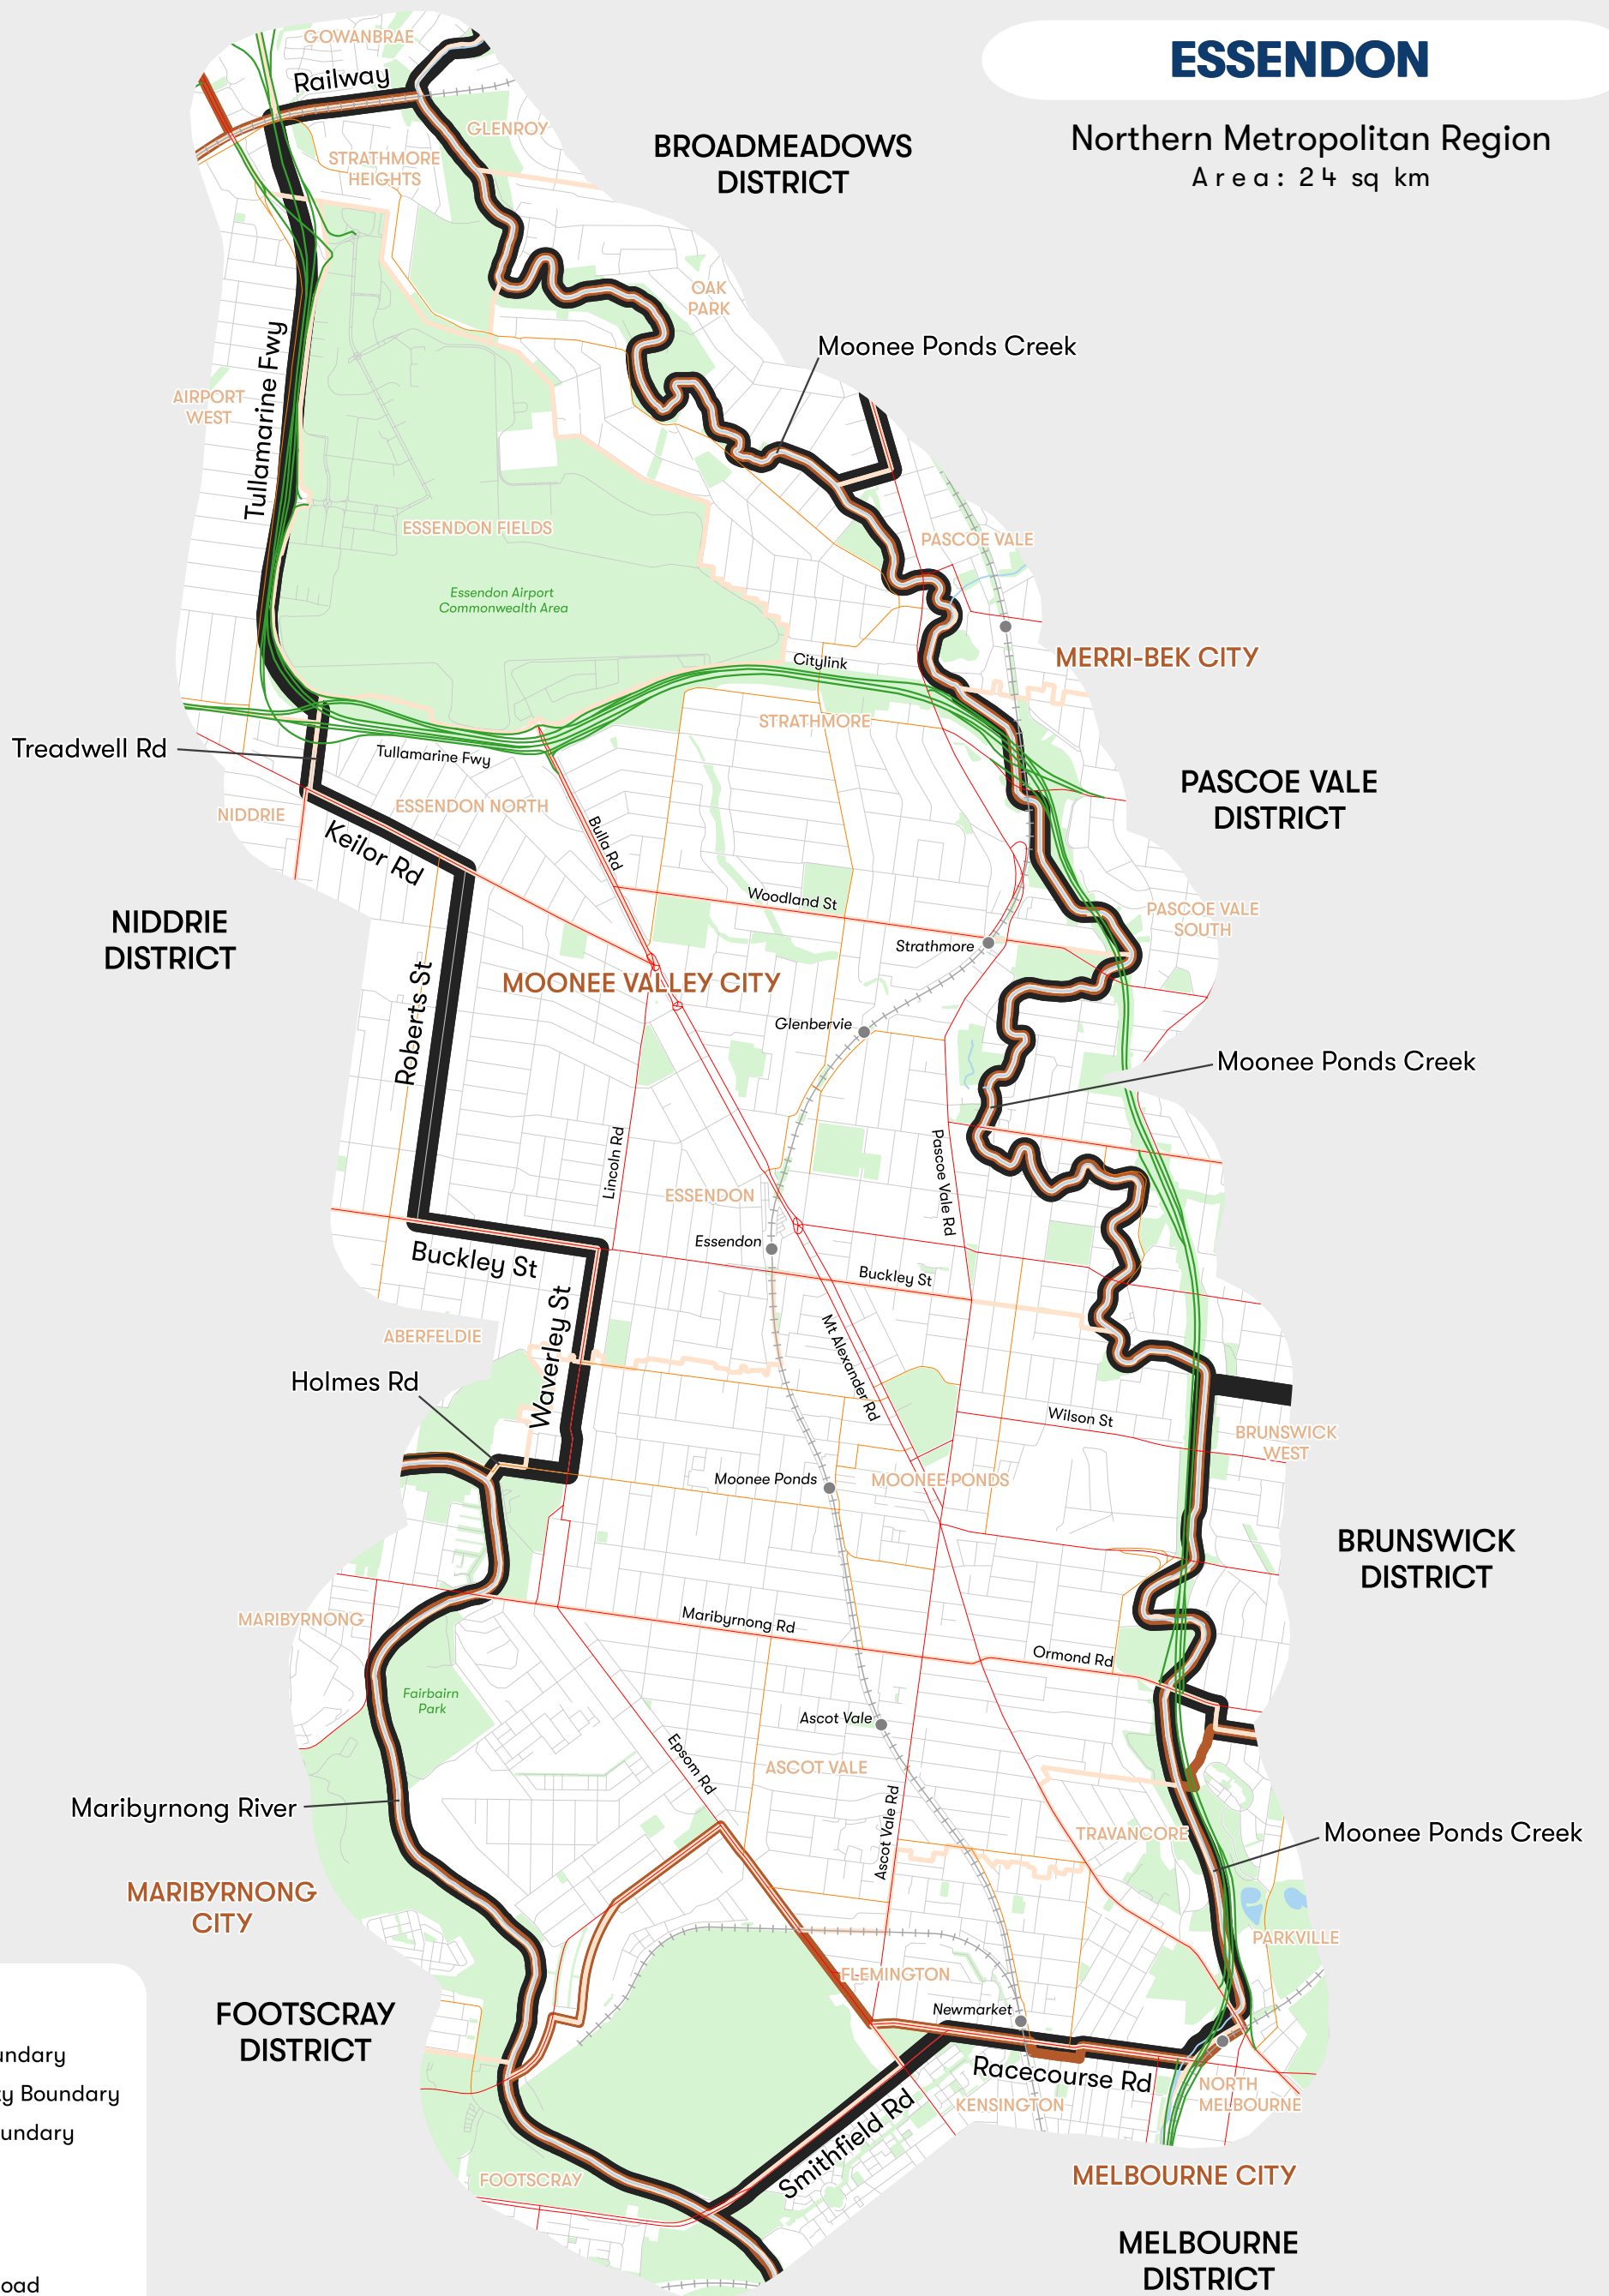

ESSENDON

Northern Metropolitan Region

Area: 24 sq km

Legend

- District Boundary
- Municipality Boundary
- Locality Boundary

Map Symbols

- Freeway
- Main Road
- Collector Road
- Minor Road
- Railway Station
- Railway
- River/Creek
- Lake
- Park/Reserve

Datasets for alignment from Vicmap as at April 2021