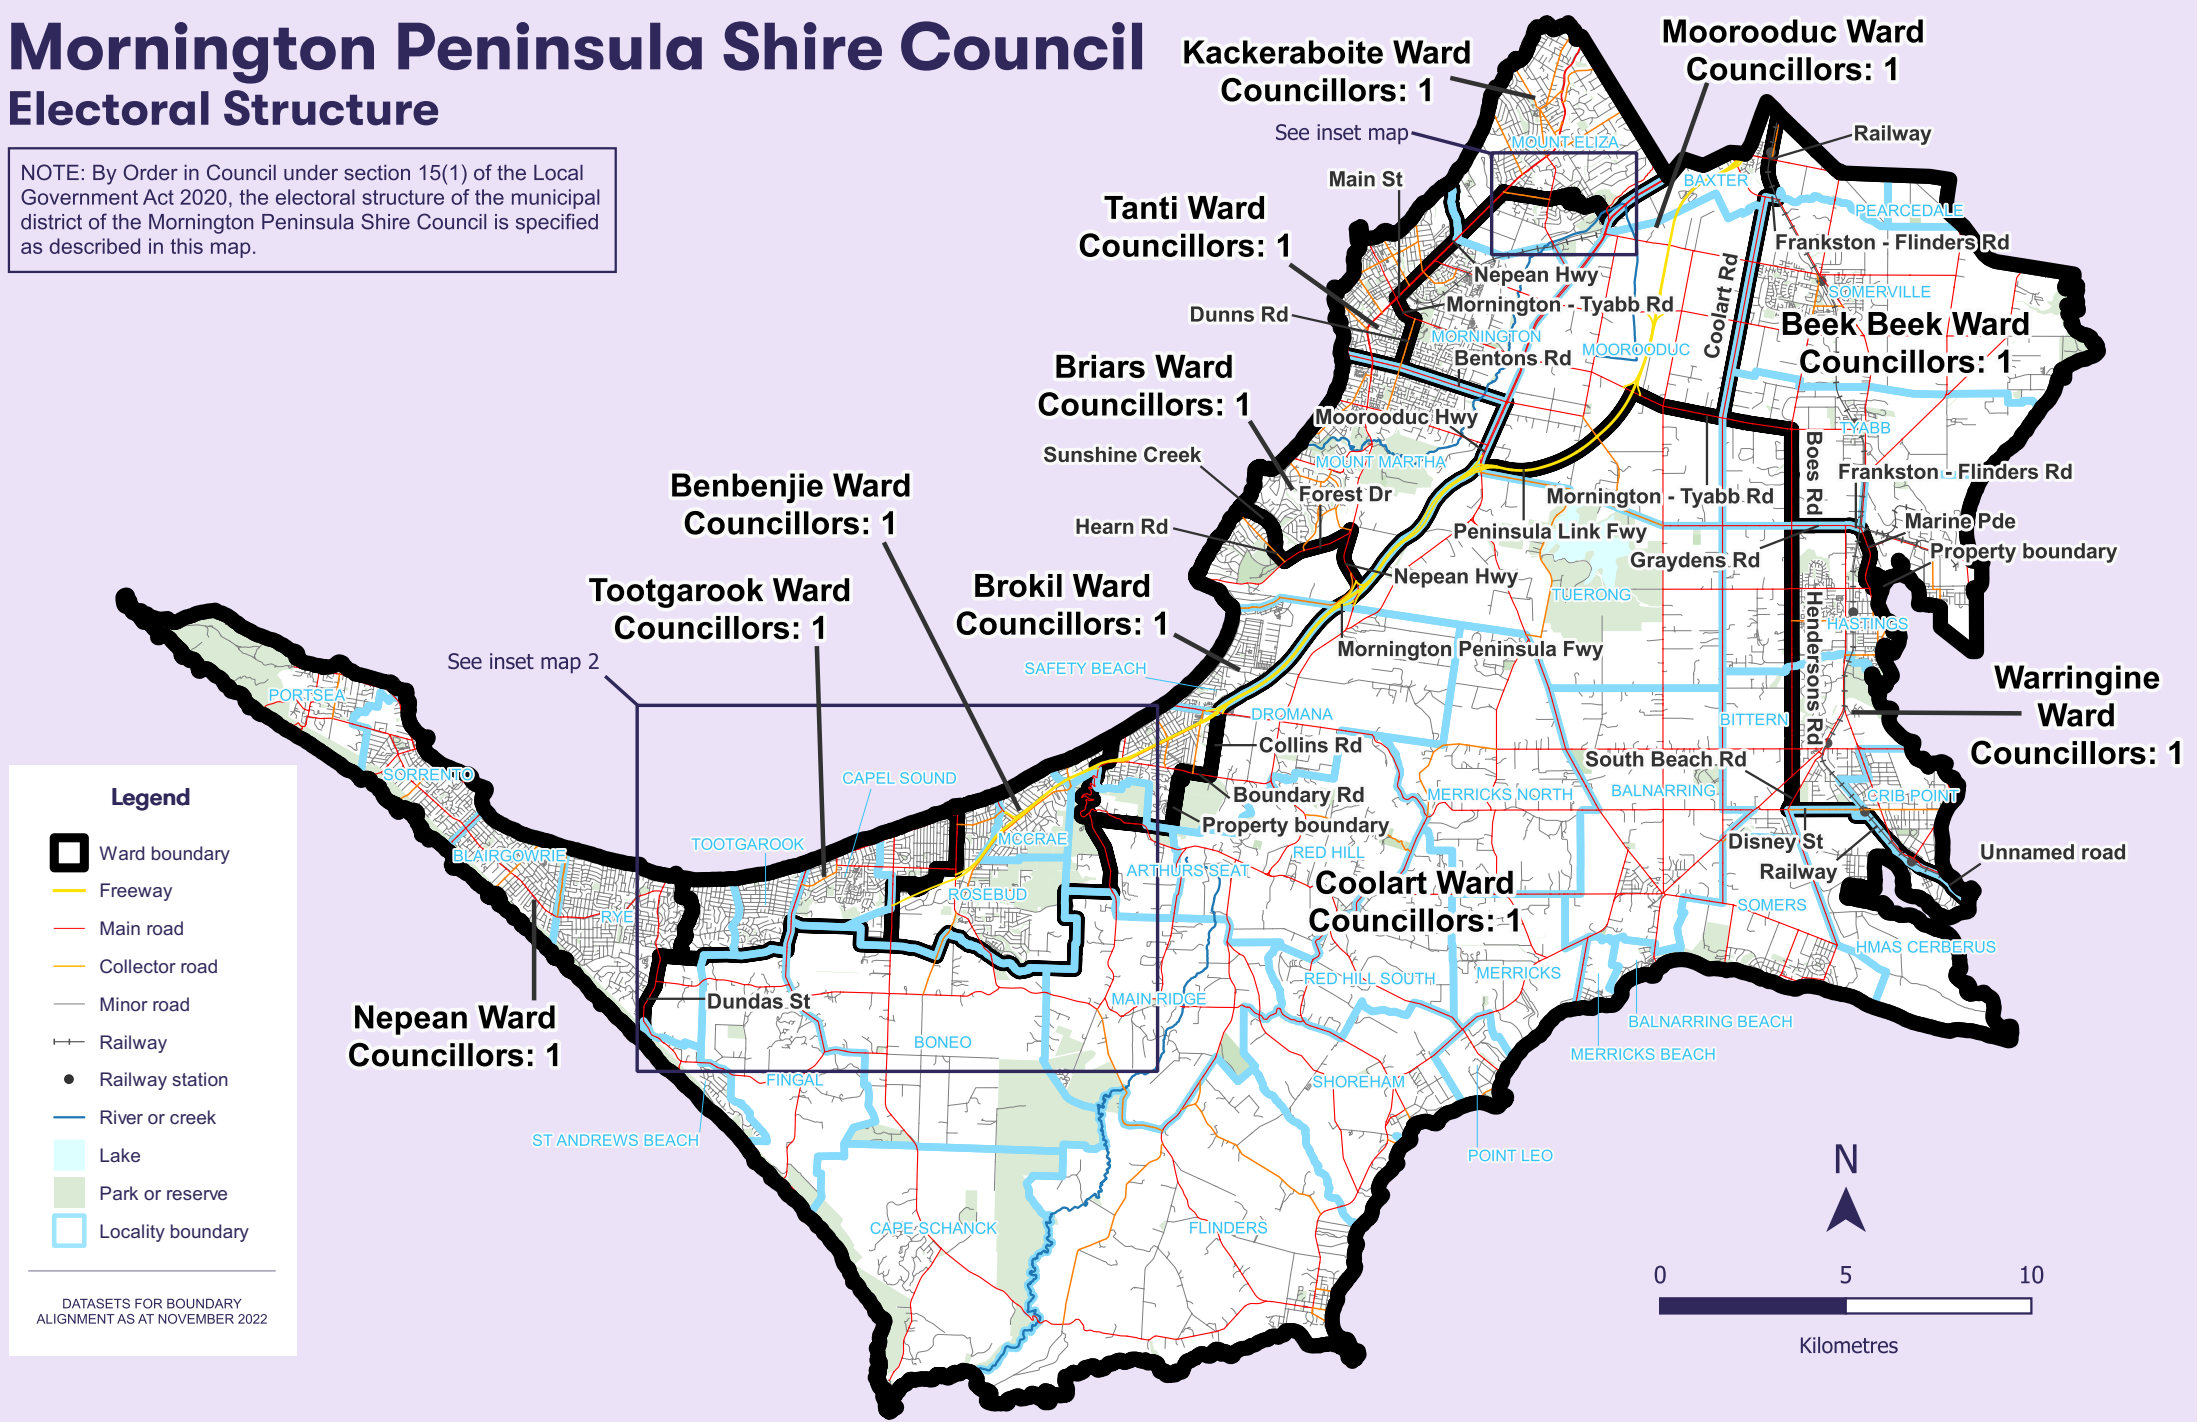

Mornington Peninsula Shire Council Electoral Structure

NOTE: By Order in Council under section 15(1) of the Local Government Act 2020, the electoral structure of the municipal district of the Mornington Peninsula Shire Council is specified as described in this map.

Mornington Peninsula Shire Council

Inset map

**Kackeraboite Ward
Councillors: 1**

**Moorooduc Ward
Councillors: 1**

Mountain View Rd

Banool Cres

Eumeralla Gr

Nepean Hwy

0 250 500

Metres

Mornington Peninsula Shire Council

Inset map 2