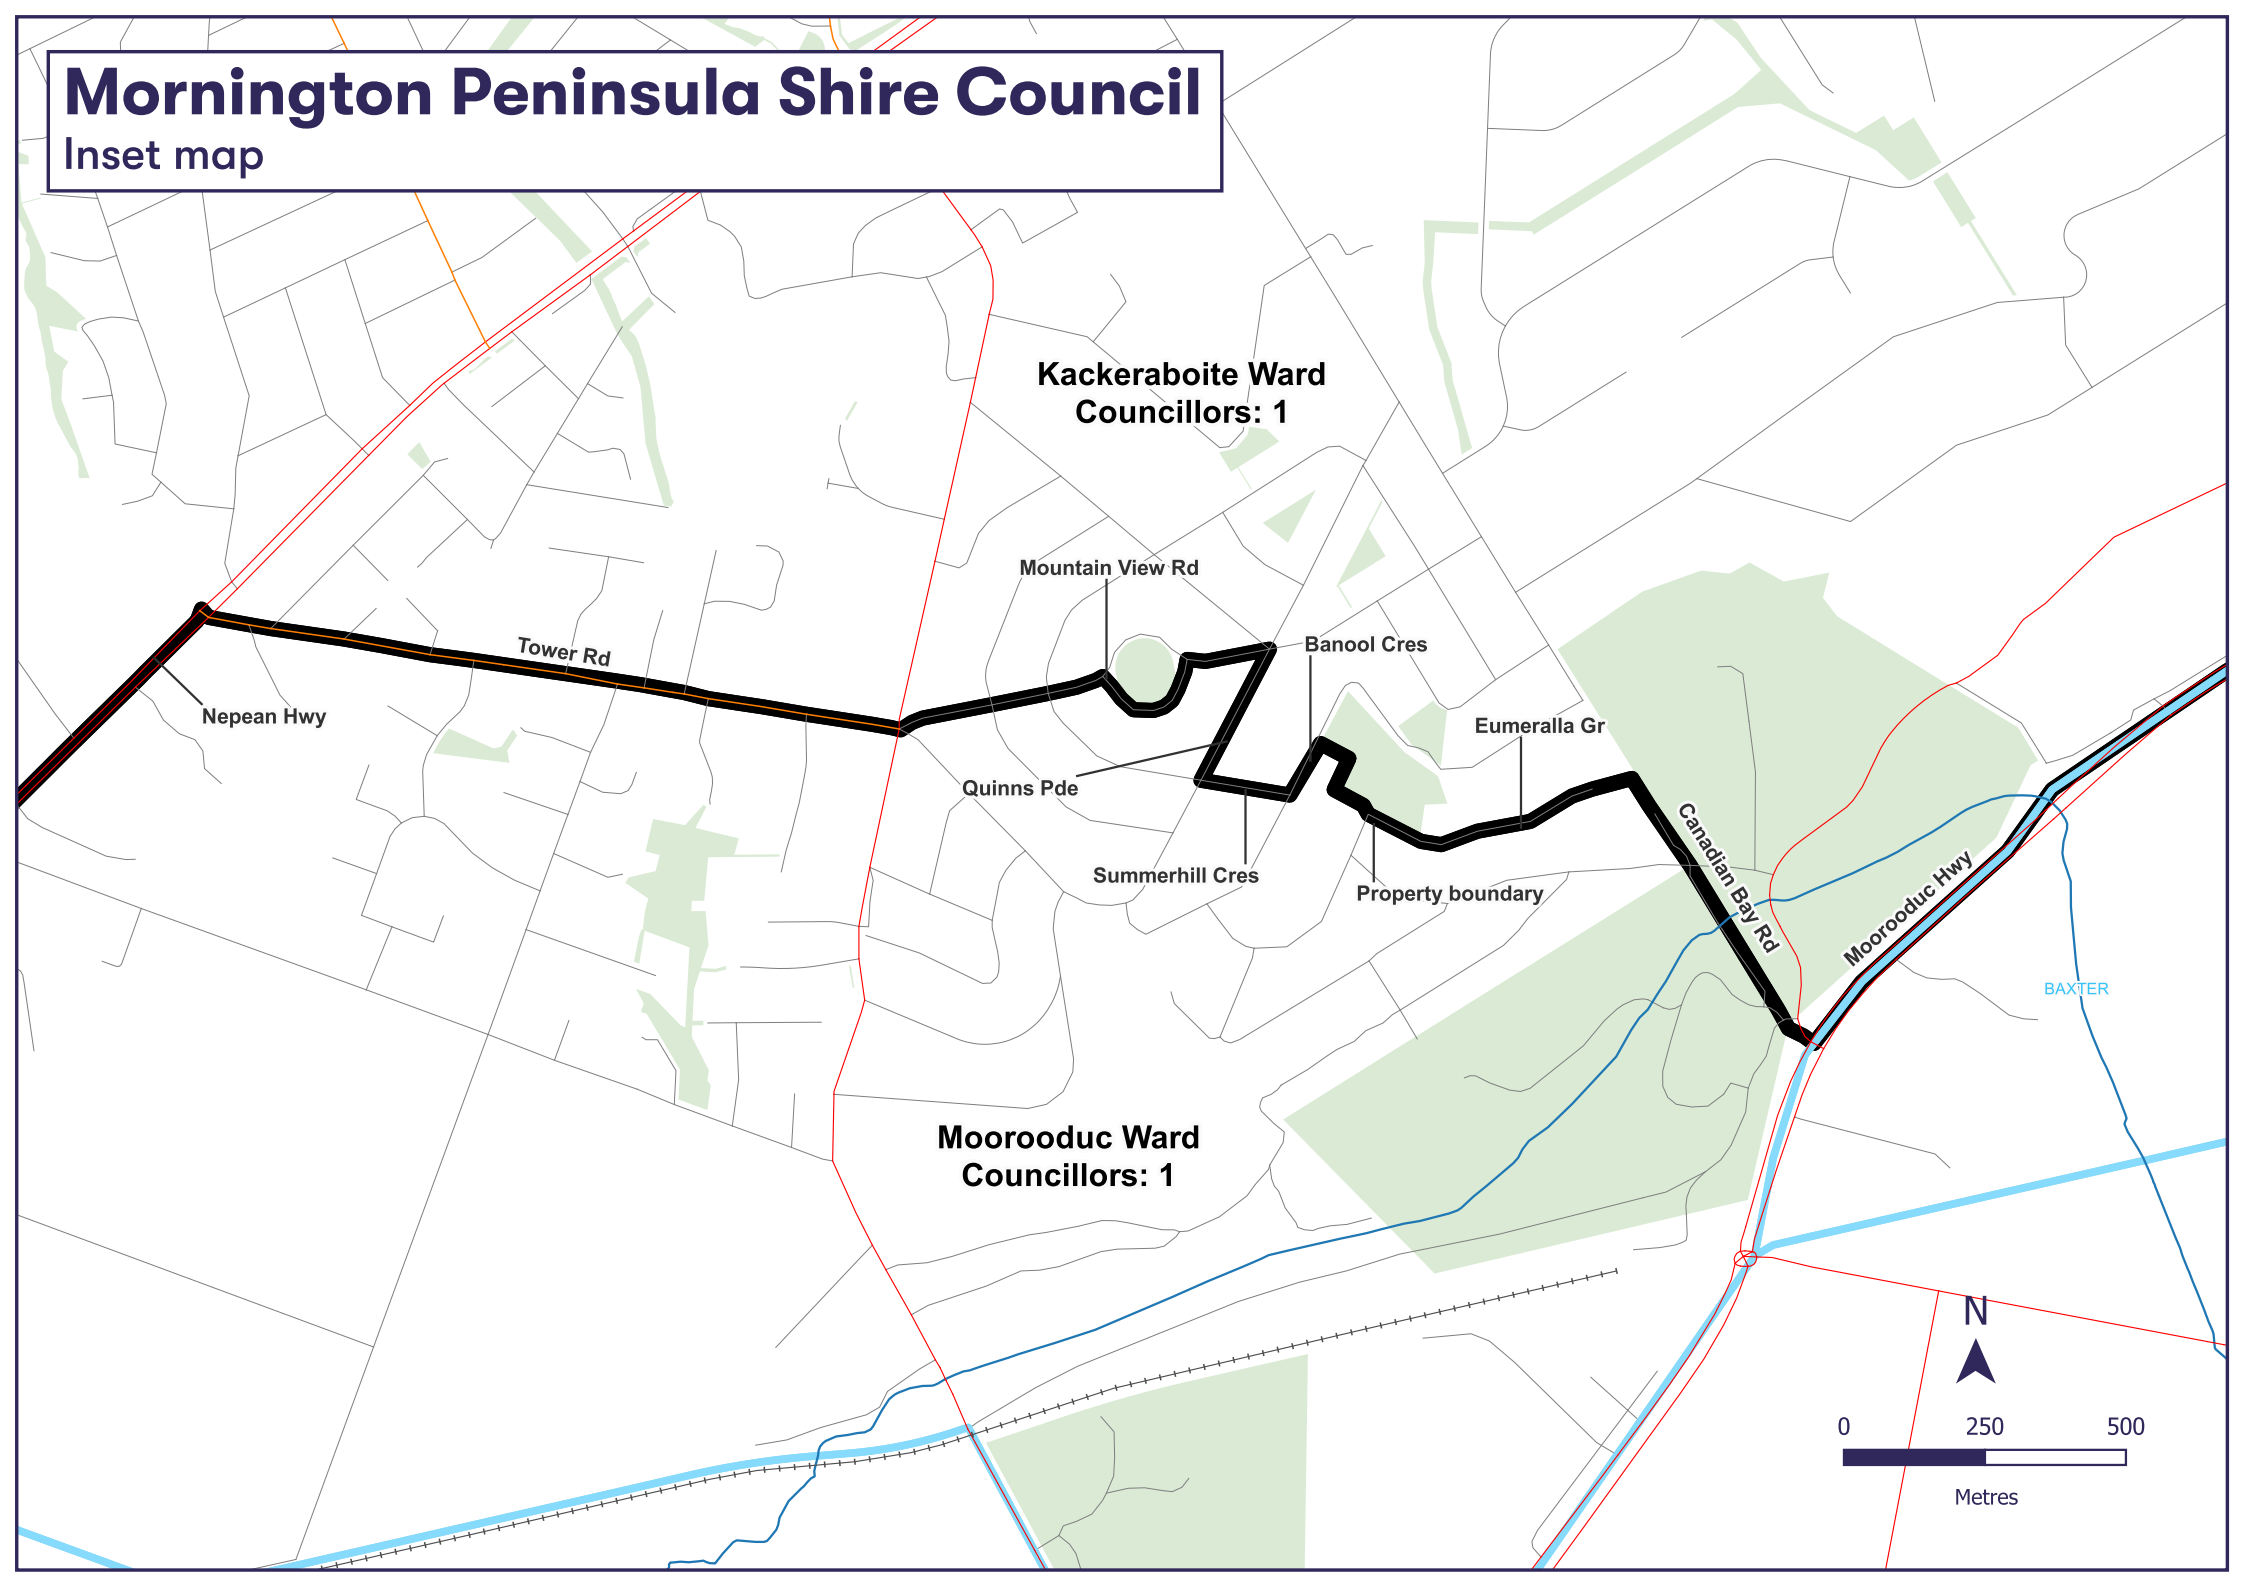

Mornington Peninsula Shire Council Electoral Structure

NOTE: By Order in Council under section 15(1) of the Local Government Act 2020, the electoral structure of the municipal district of the Mornington Peninsula Shire Council is specified as described in this map.

Tower Rd

Quinns Pde

Summerhill Cres

Property boundary

Canadian Bay Rd

Moorooduc Hwy

BAXTER

N

0 250 500

Metres

Mornington Peninsula Shire Council

Inset map 2