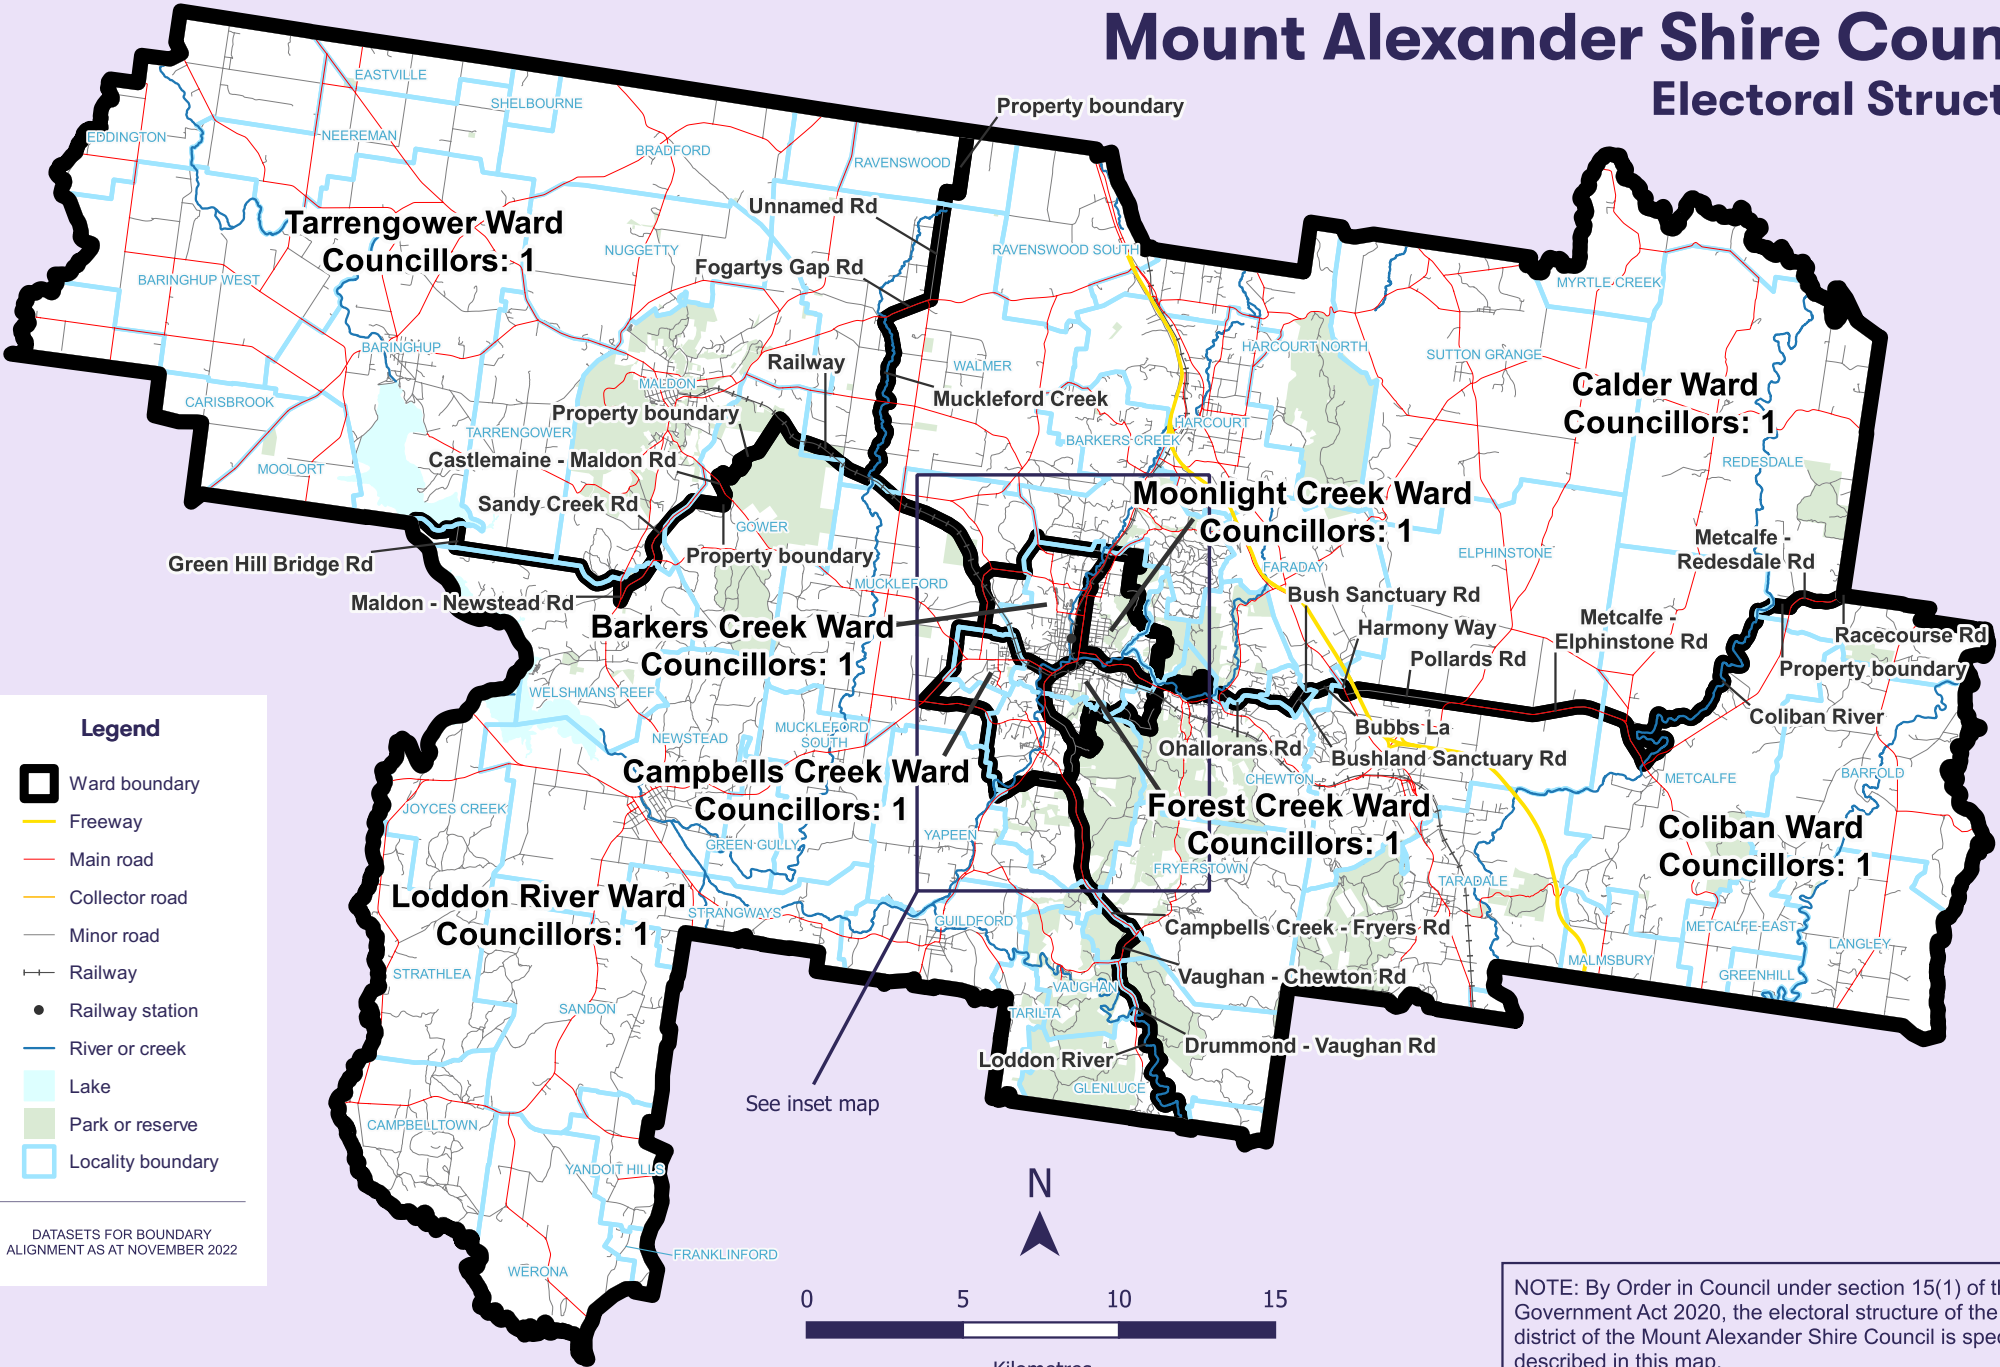

Mount Alexander Shire Council Electoral Structure

Mount Alexander Shire Council

Inset map