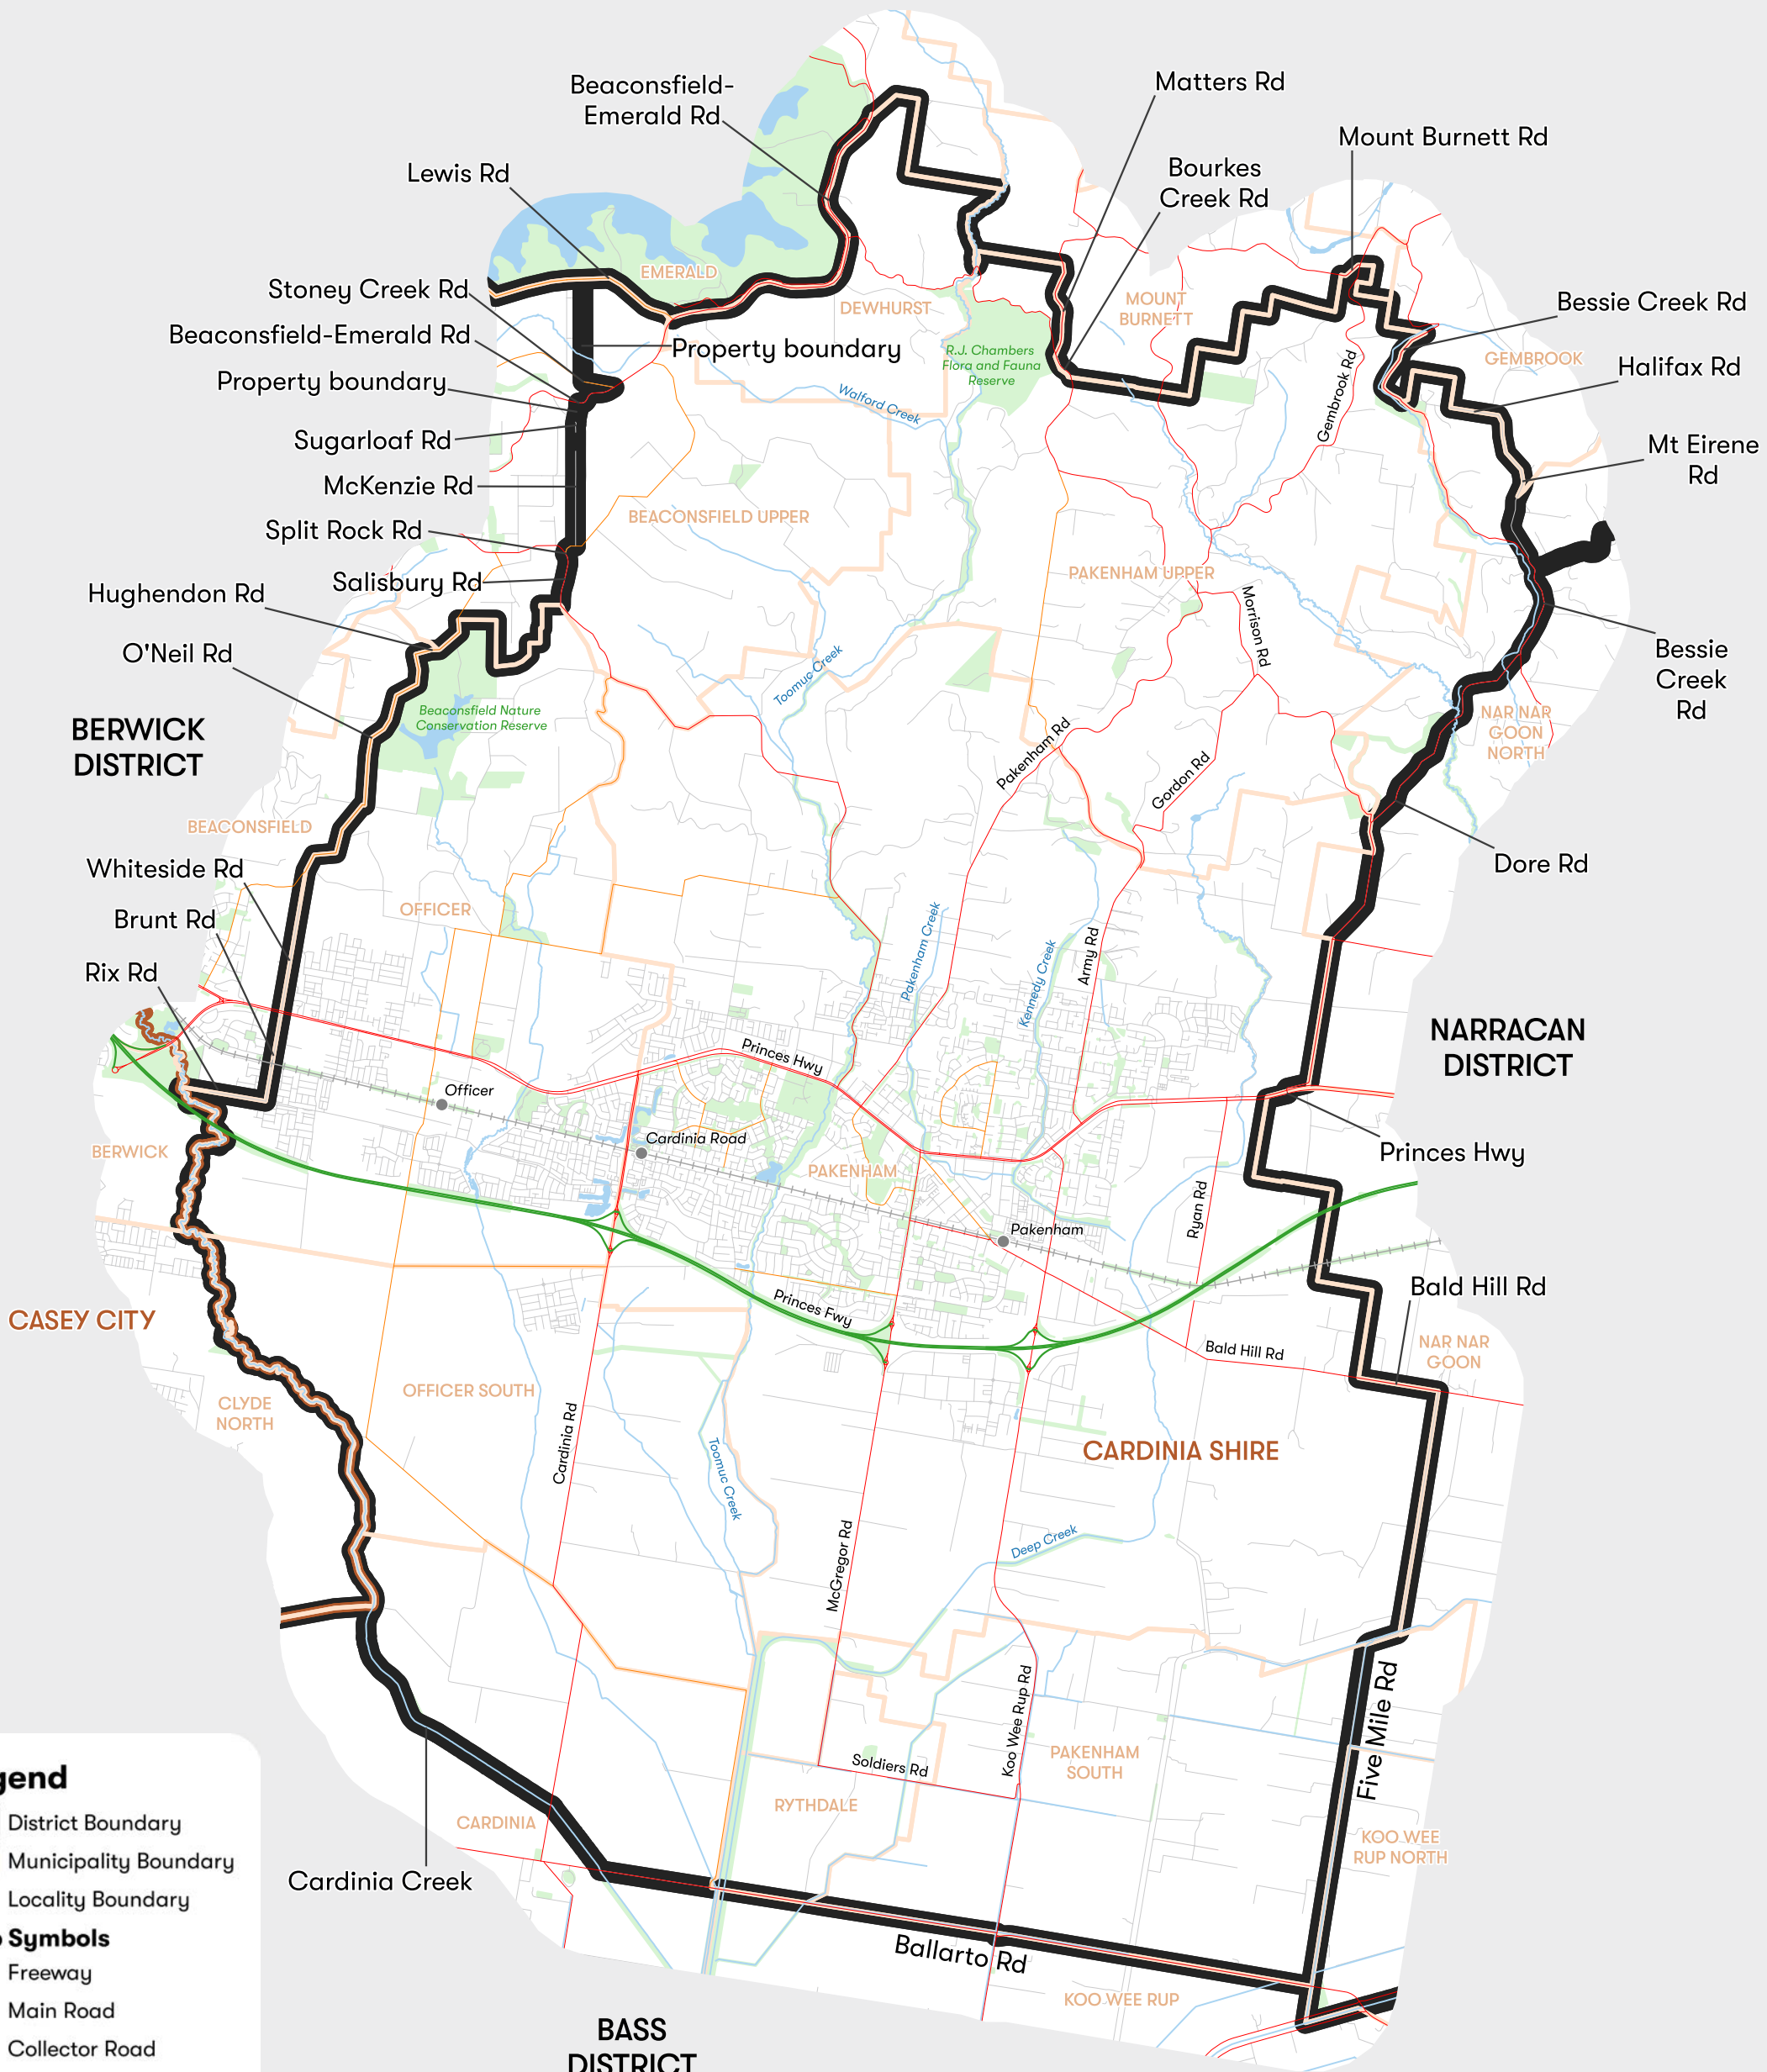

Electoral District

PAKENHAM

Eastern Victoria Region

Area: 226 sq km

MONBULK DISTRICT

Legend

- District Boundary
- Municipality Boundary
- Locality Boundary
- Freeway
- Main Road
- Collector Road
- Minor Road
- Railway Station
- Railway
- River/Creek
- Lake
- Park/Reserve

Datasets for alignment from Vicmap as at April 2021