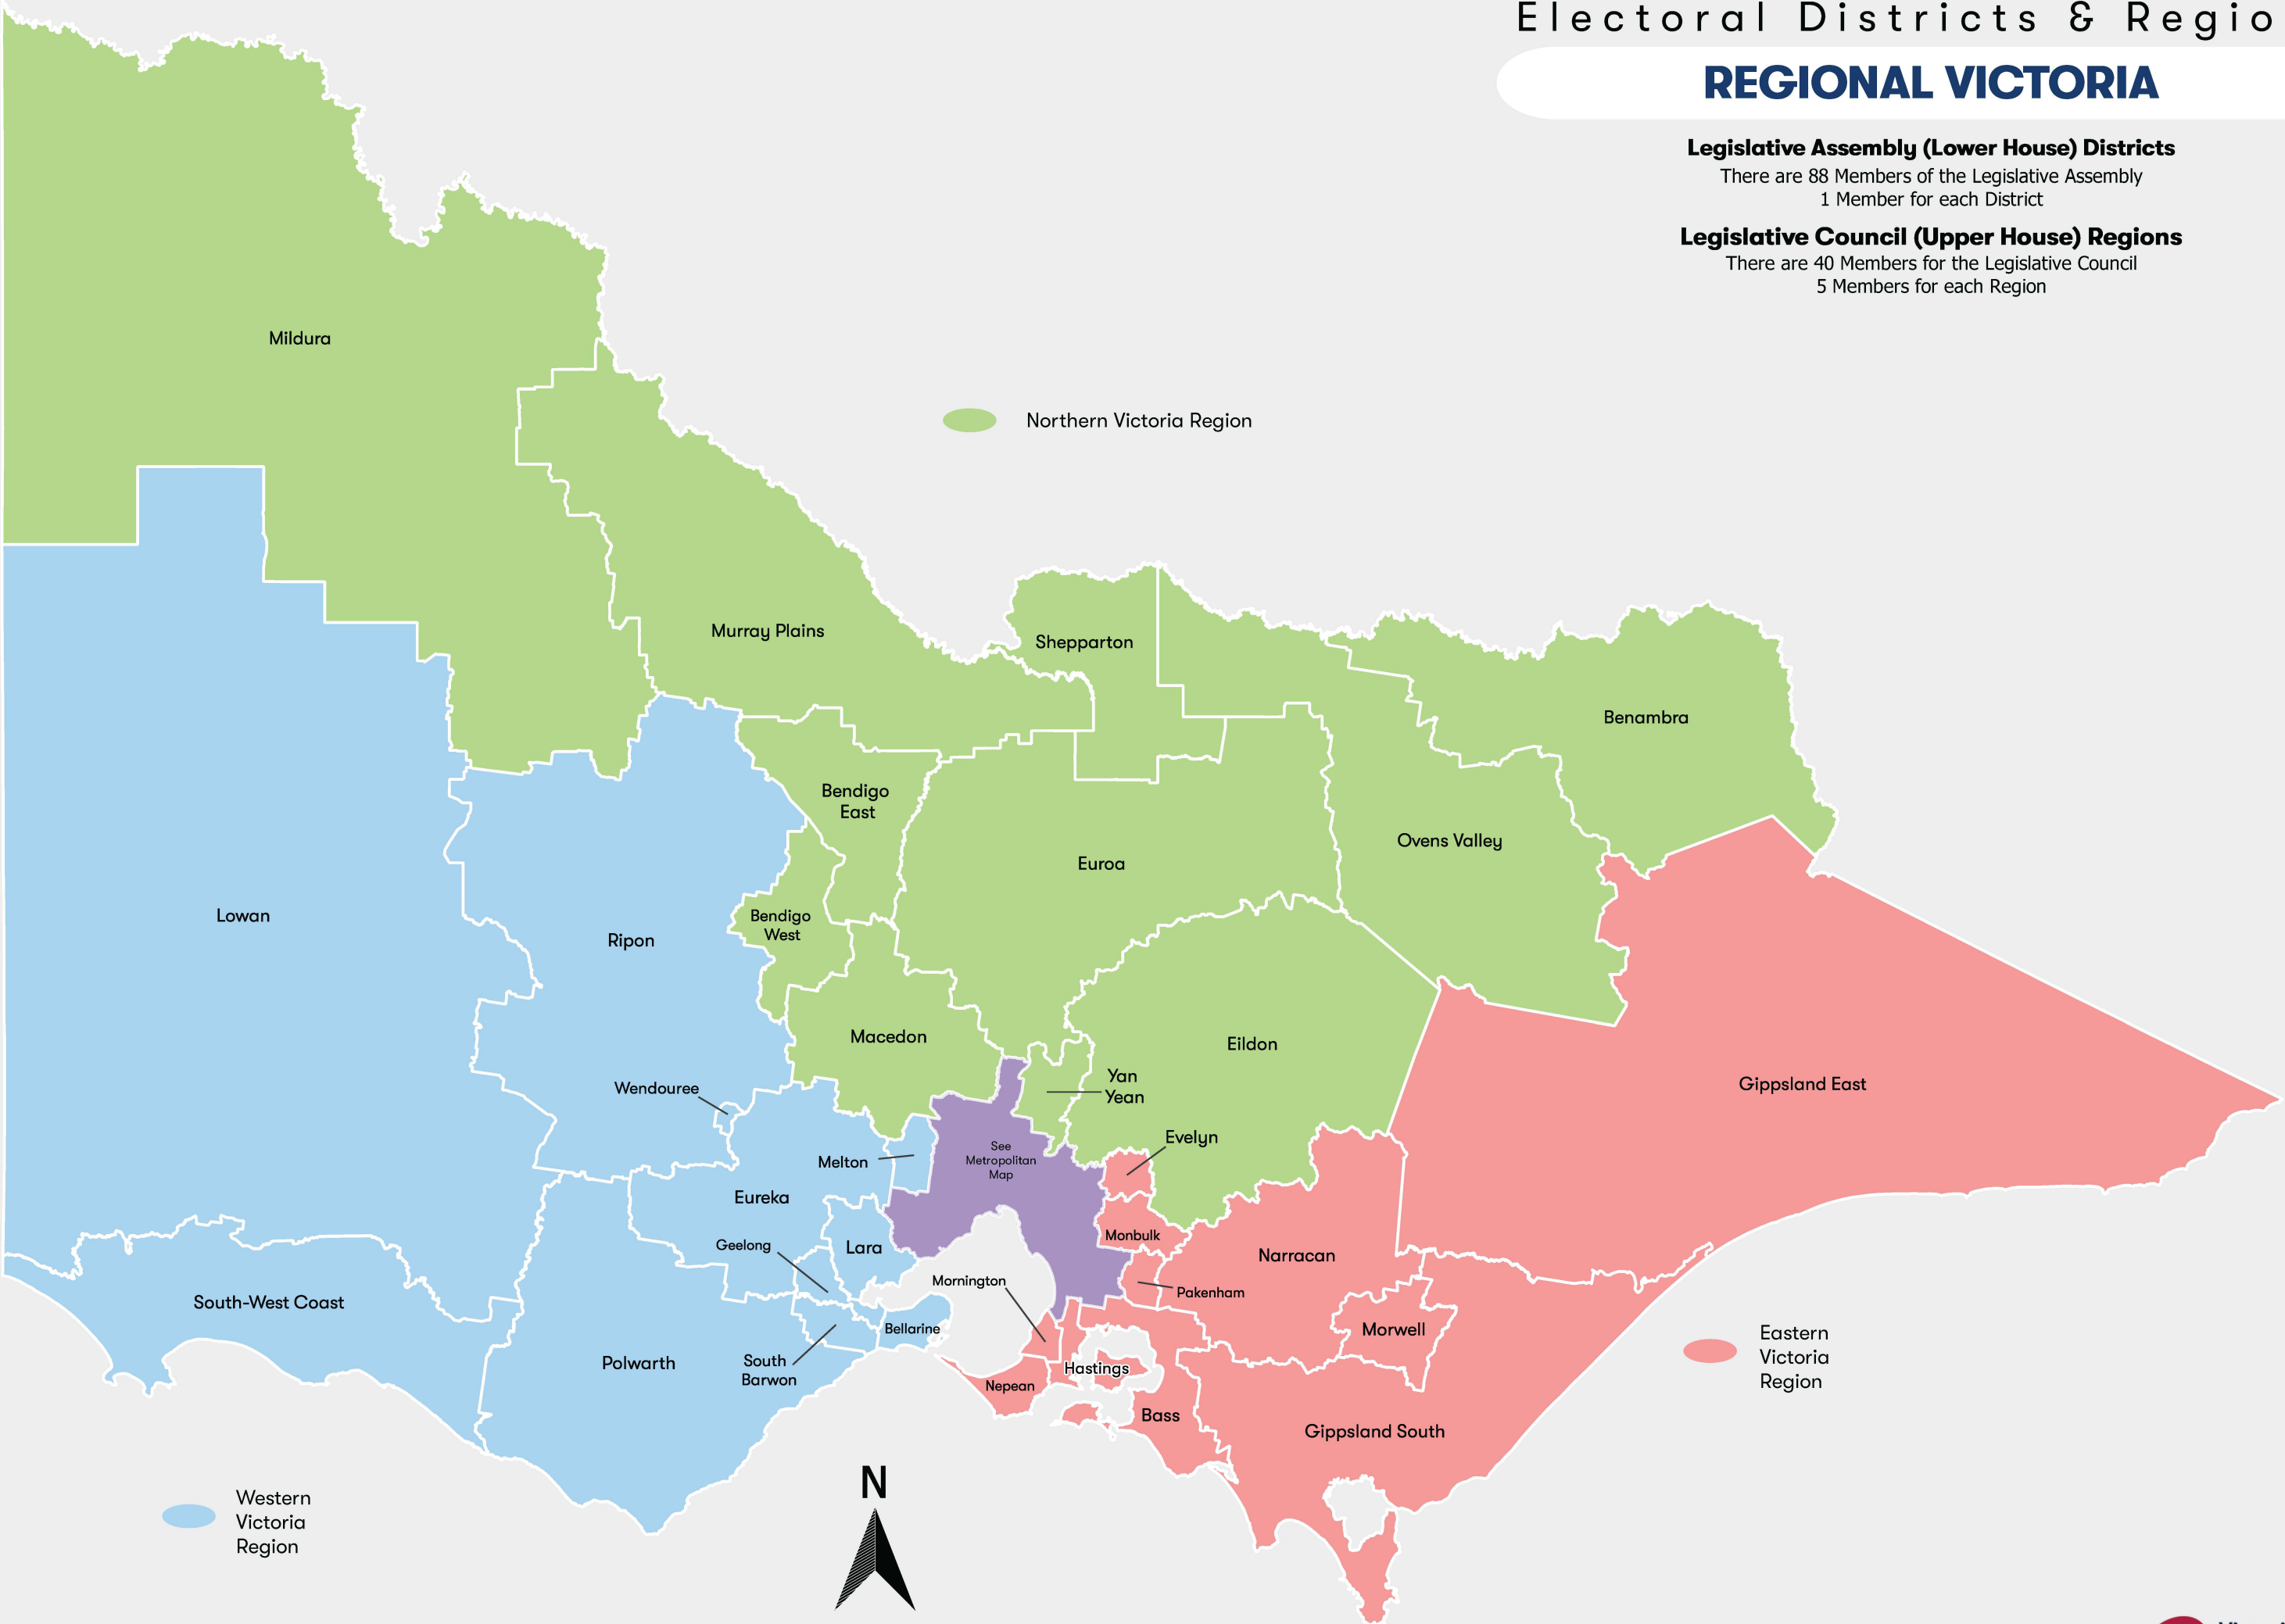

# REGIONAL VICTORIA

**Legislative Assembly (Lower House) Districts**

There are 88 Members of the Legislative Assembly  
1 Member for each District

**Legislative Council (Upper House) Regions**

There are 40 Members for the Legislative Council  
5 Members for each Region

Northern Victoria Region

Eastern Victoria Region

Western Victoria Region