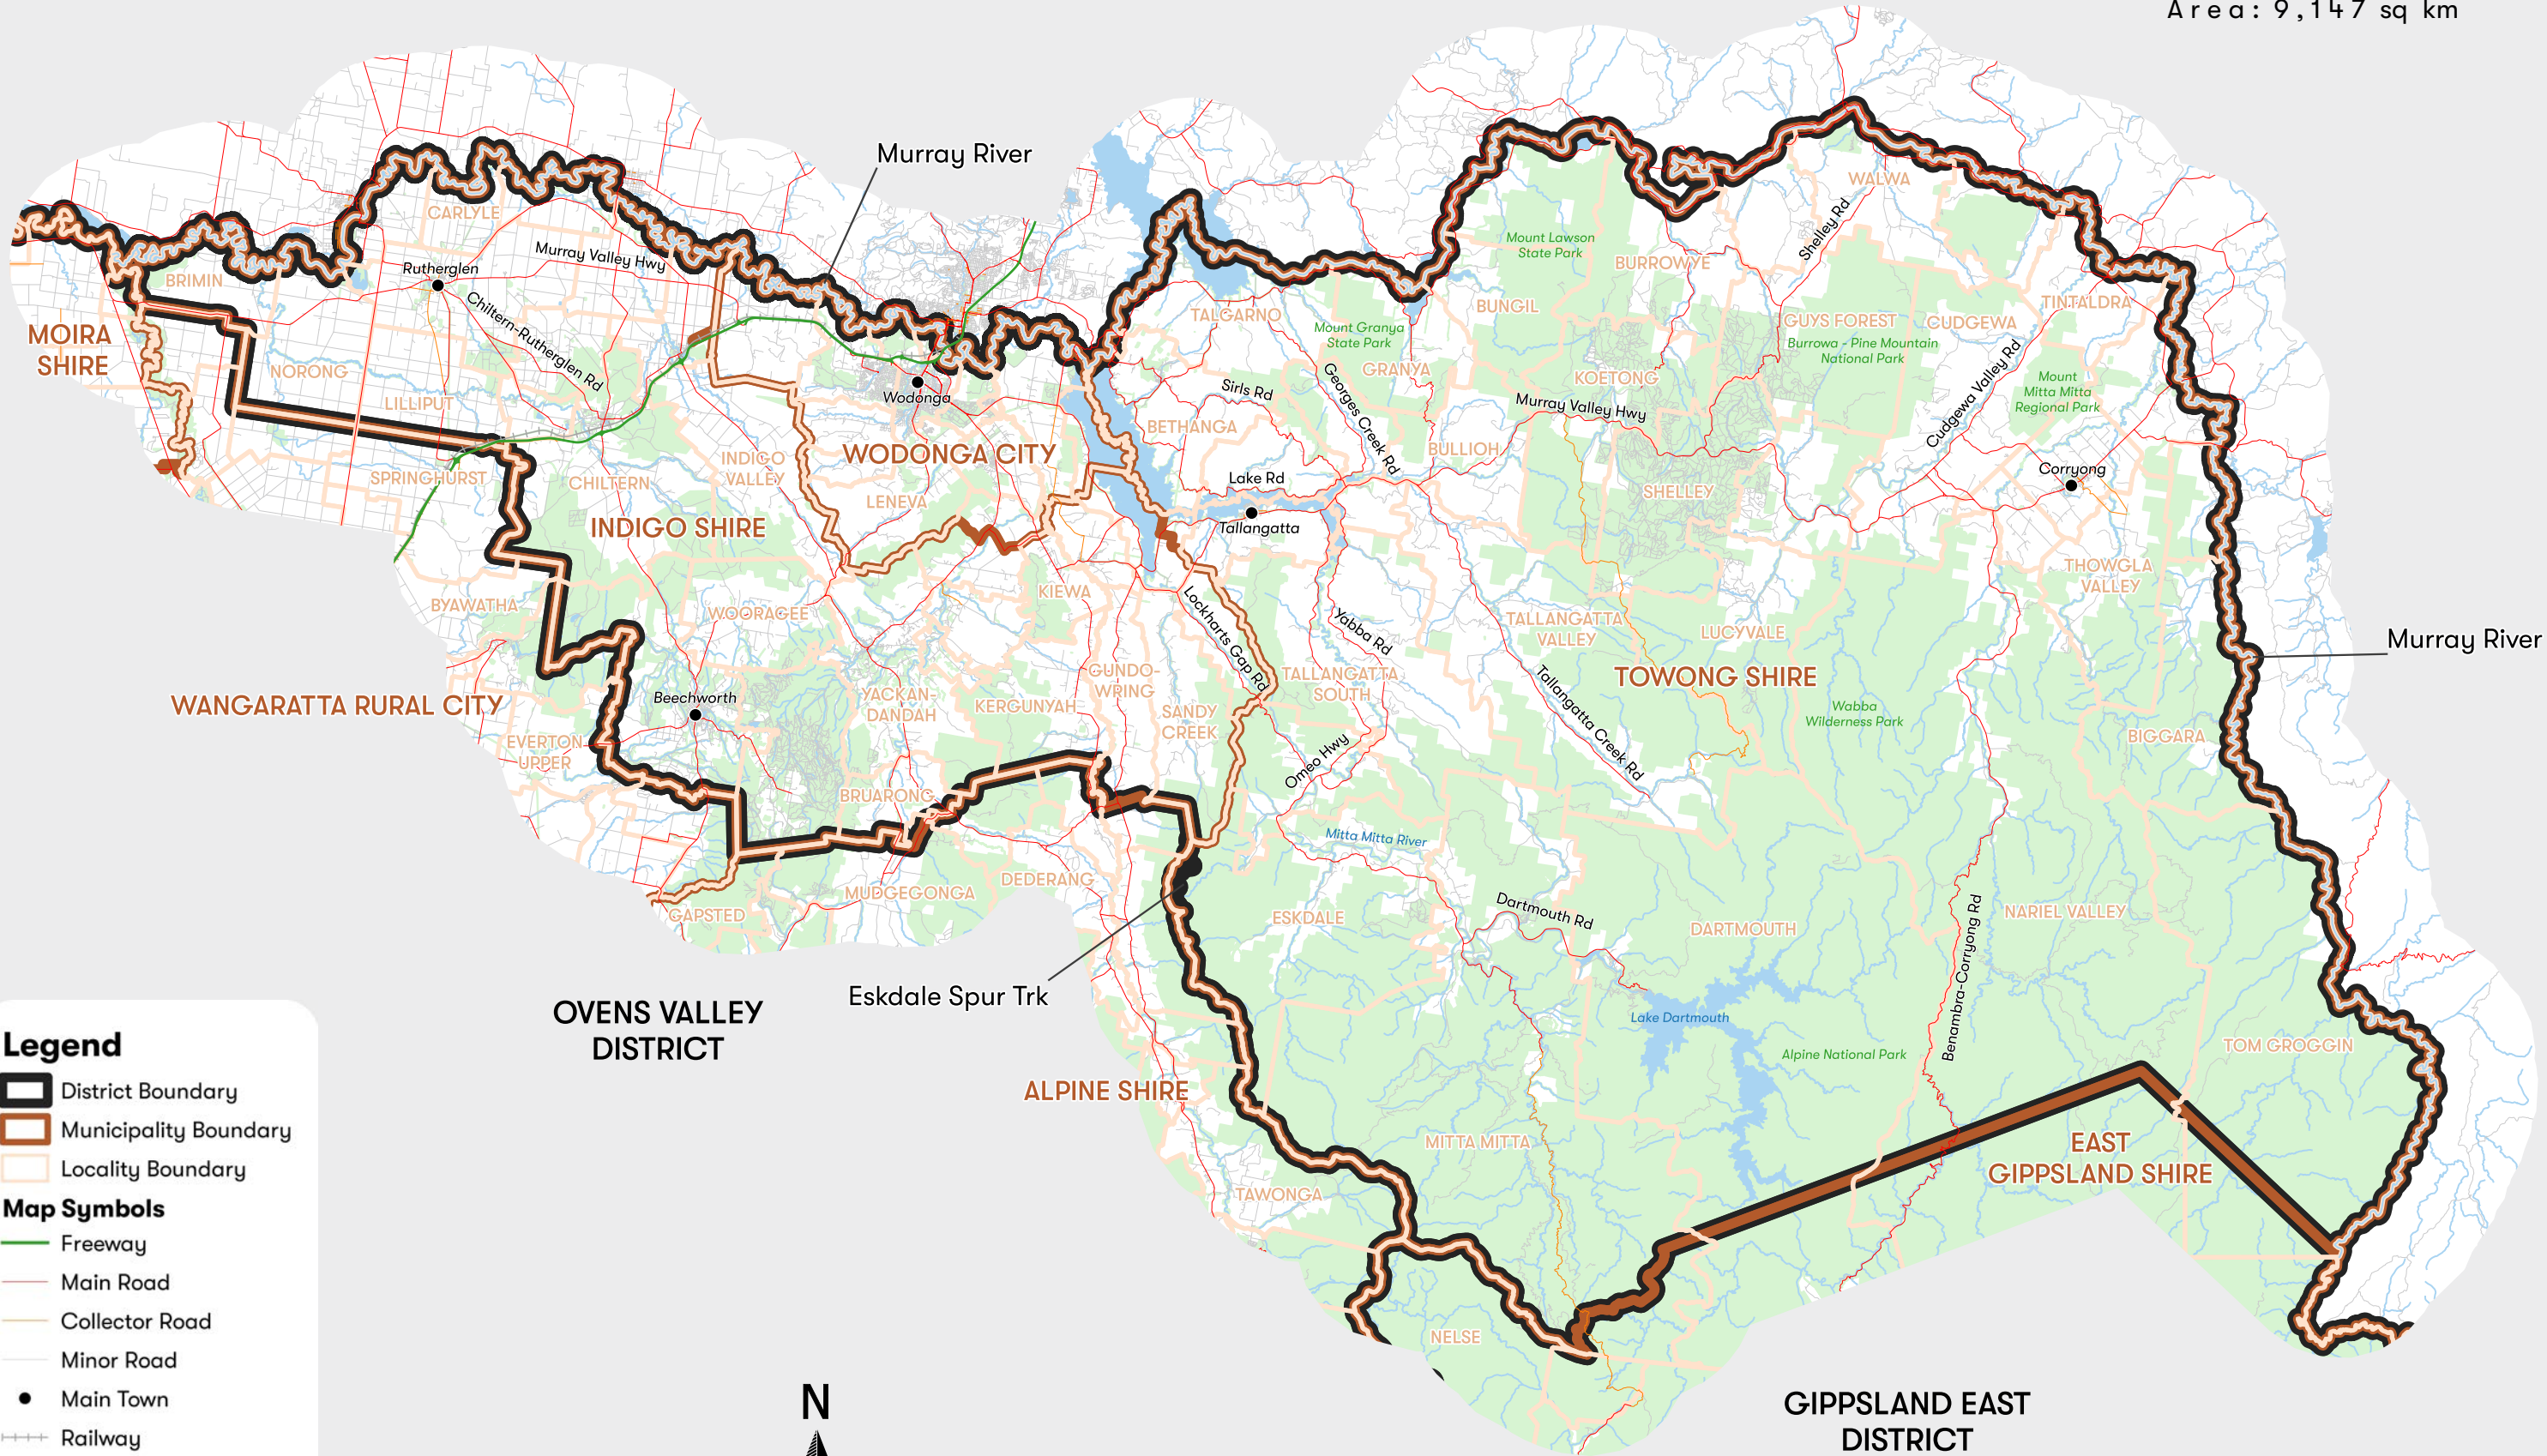

BENAMBRA

Northern Victoria Region
Area: 9,147 sq km

NEW SOUTH WALES

Legend

- District Boundary
- Municipality Boundary
- Locality Boundary

Map Symbols

- Freeway
- Main Road
- Collector Road
- Minor Road
- Main Town
- Railway
- River/Creek
- Lake
- Park/Reserve

Datasets for alignment from Vicmap as at April 2021